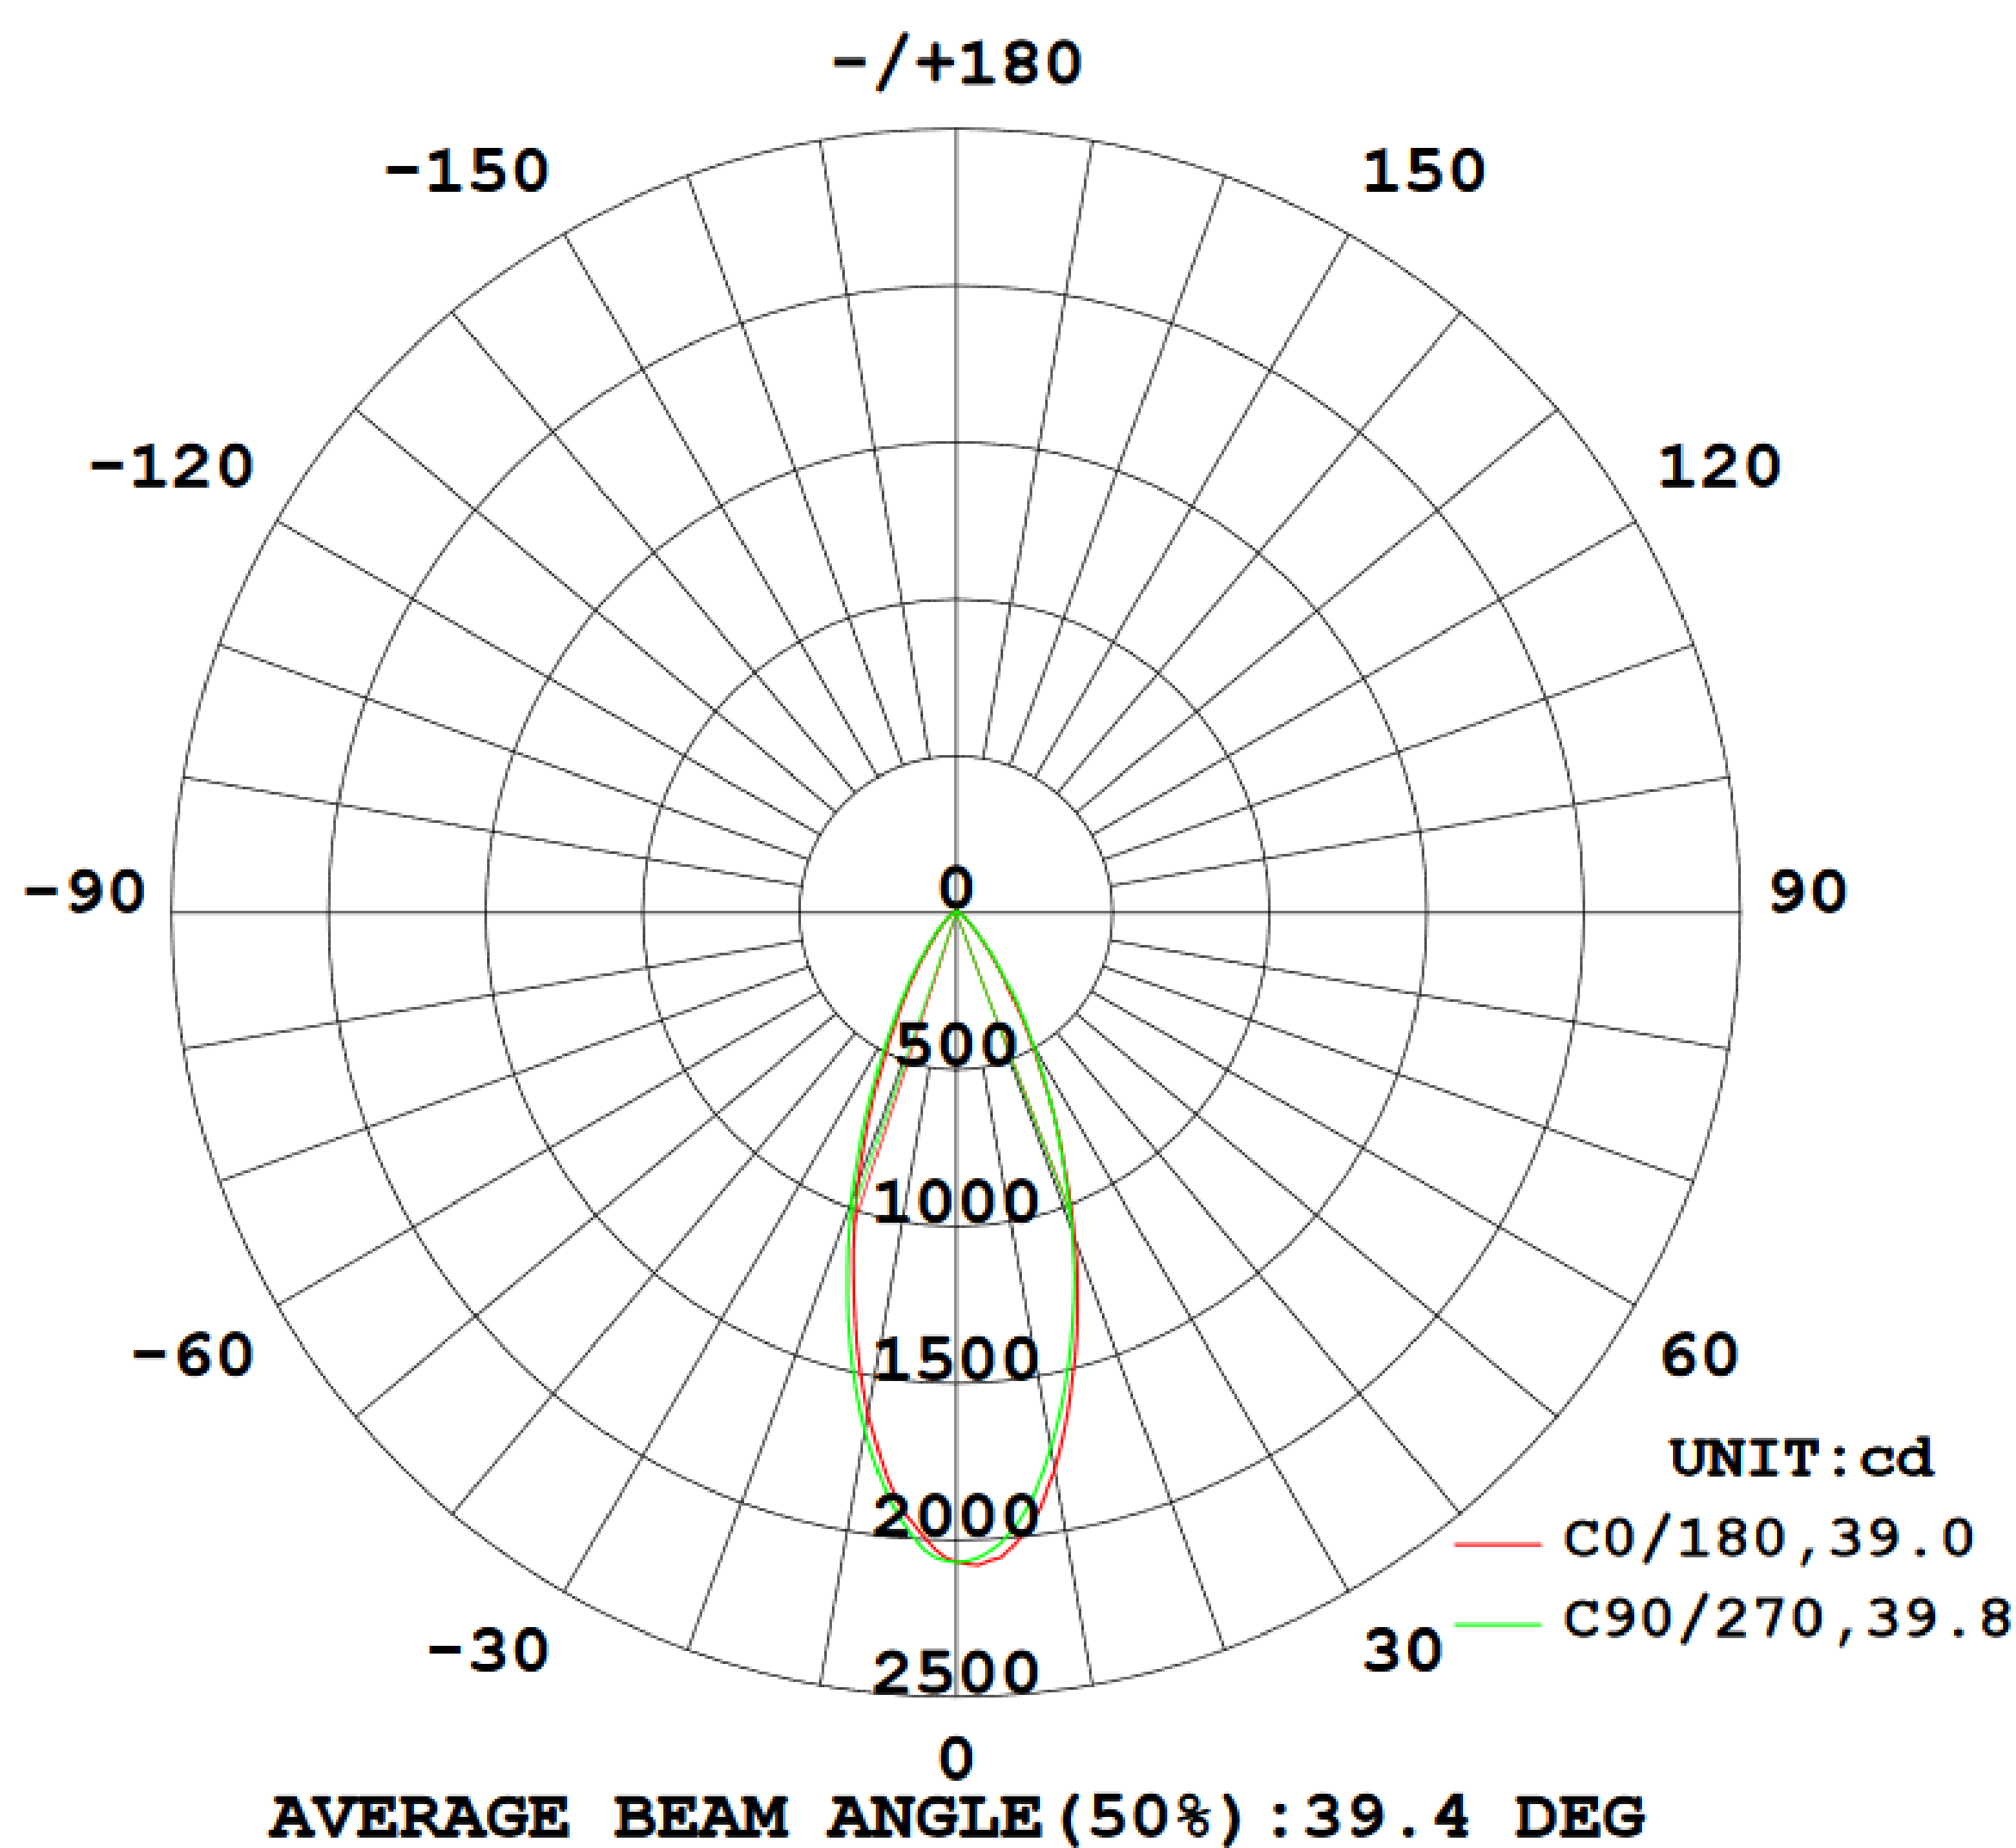

Ultra-Bright LED PAR30 Bulb

Elevate your outdoor spaces with our Ultra-Bright LED PAR30 Bulb! This powerful bulb delivers intense, energy-efficient illumination for any outdoor setting, whether it's for your garden, patio, or commercial space. Say goodbye to dimness and maximizes your outdoor enjoyment. Upgrade effortlessly with its versatile design. Illuminate your outdoor world with the Ultra-Bright LED PAR30 Bulb!

MODELS

PAR30_HO-2700K

PAR30_HO-3000K

LIGHT DISTRIBUTION ANGLE

NOTE: The curves indicate the illuminated area and the average illumination at different distances.

CERTIFICATIONS

SPECIFICATIONS

Voltage	120V
Wattage	11W
Power Factor	0.7

LIGHTING PERFORMANCE

Lumens	1200lm
Equivalency	75W
Frequency	60Hz
CRI	80+
Base	E26
Dimmable	Yes
Efficacy	109.1lm/w
Color Temperature	2700K/3000K
Beam Angle	40°

ENVIRONMENT

Operating Temperature	-4°F - 104°F
Moisture Rating	Wet Rated