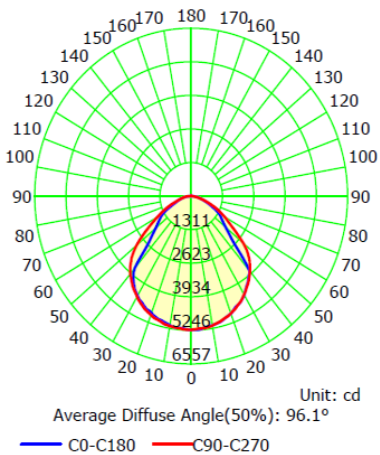

MODELS

HB_L2-85W-5K

LIGHT DISTRIBUTION ANGLE

Luminous Intensity Distribution Curve

Illuminance at a Distance

NOTE: The curves indicate the illuminated area and the average illumination at different distances.

CERTIFICATIONS

SPECIFICATIONS

Voltage	AC120-277V
Wattage	85W
Current	0.9A
Power Factor	>90

LIGHTING PERFORMANCE

Lumens	12,000 LM
Equivalency	400W
Frequency	50/60 HZ
Color Rendering Index	80
Beam Angle	90°
Dimmable	0-10V
Efficacy	140 LM/W
Color Temperature	5000K