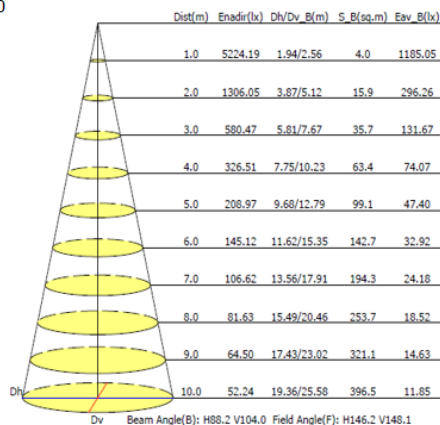

MODELS

HB_L2-85W-5K

LIGHT DISTRIBUTION ANGLE

Luminous Intensity Distribution Curve

Illuminance at a Distance

NOTE: The curves indicate the illuminated area and the average illumination at different distances.

CERTIFICATIONS

SPECIFICATIONS

Voltage	AC120-277V
Wattage	85W
Current	0.9A
Power Factor	>90

LIGHTING PERFORMANCE

Lumens	12,000 LM
Equivalency	400W
Frequency	50/60 HZ
Color Rendering Index	80
Beam Angle	90°
Dimmable	0-10V
Efficacy	140 LM/W
Color Temperature	5000K