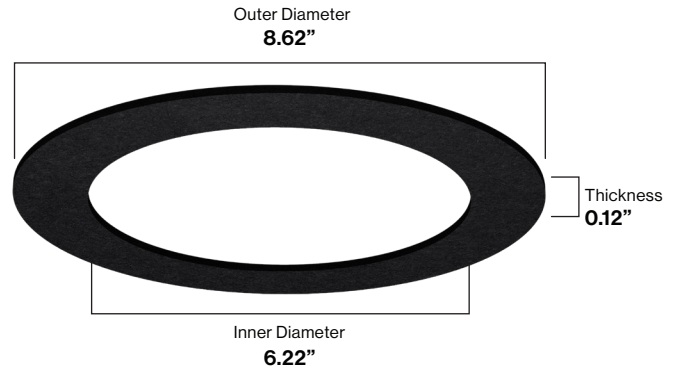

GOOF RING FOR 5/6" RECESSED LIGHTS

Extend trim size and cover rough drywall or oversized holes in your ceiling with this thin profile Goof Ring. This ring fits around 5" or 6" recessed lights and features a matte white finish. Hold it in place between your retrofit light and the ceiling for a clean look.

MODELS

GR56_BK

INSTALLATION

Goof Ring is held in place by Recessed Light Fixture.
(Recessed Light Fixture not included)

SPECIFICATIONS

Color	Black
Surface	Paintable
Paint Type	Oil & Water Based

ENVIRONMENT

Operating Temperature	4°F to 104°F
Suitable Locations Ingress	Damp