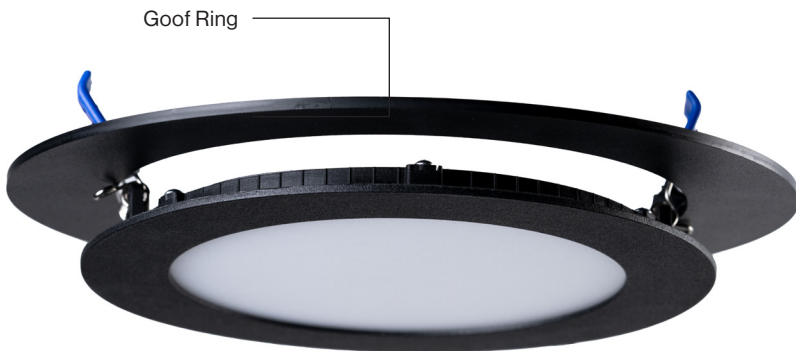

GOOF RING FOR 5/6" RECESSED LIGHTS

Extend trim size and cover rough drywall or oversized holes in your ceiling with this thin profile Goof Ring. This ring fits around 5" or 6" recessed lights and features a matte white finish. Hold it in place between your retrofit light and the ceiling for a clean look.

MODELS

GR56_BK

INSTALLATION

Goof Ring is held in place by Recessed Light Fixture.
(Recessed Light Fixture not included)

SPECIFICATIONS

Color	Black
Surface	Paintable
Paint Type	Oil & Water Based

ENVIRONMENT

Operating Temperature	4°F to 104°F
Suitable Locations Ingress	Damp