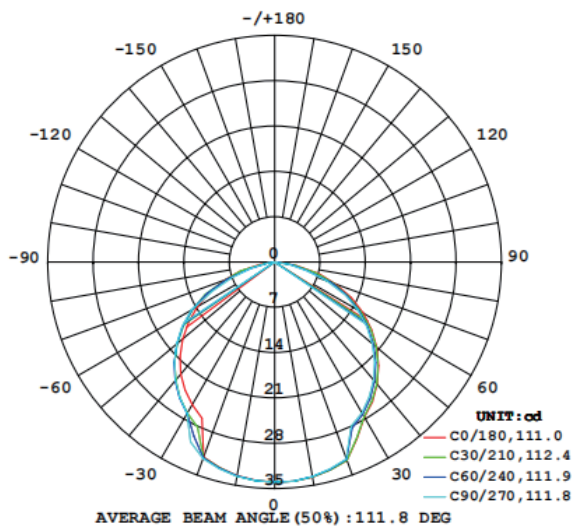

MODELS

GD_MD_SR-BK-2740K-1PK
 GD_MD_SR-BK-2740K-2PK
 GD_MD_SR-BK-2740K-3PK
 GD_MD_SR-BK-2740K-4PK
 GD_MD_SR-BK-2740K-6PK

LIGHT DISTRIBUTION ANGLE

INTENSITY DISTRIBUTION DIAGRAM
 IN C PLANS

NOTE: The curves indicate the illuminated area and the average illumination at different distances.