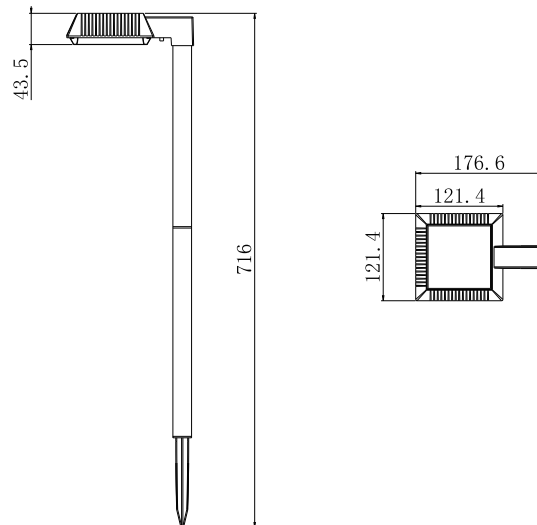

MODELS

GD_BC2_SR-BK-3070K-6PK

LIGHT DISTRIBUTION ANGLE

LUMINOUS INTENSITY DISTRIBUTION DIAGRAM

NOTE: The curves indicate the illuminated area and the average illumination at different distances.

CERTIFICATIONS

SPECIFICATIONS

Voltage	3.7V
Wattage	2W

LIGHTING PERFORMANCE

Lumens	100lm
Selectable CCT	3000K, 5000K, 7000K
CRI	80
Beam Angle	110±5°
Dimmable	N
Efficacy	50lm/w
Frequency	N

ENVIRONMENT

Operating Temperature	-4°F - 104°F
Moisture Rating	Wet Rated