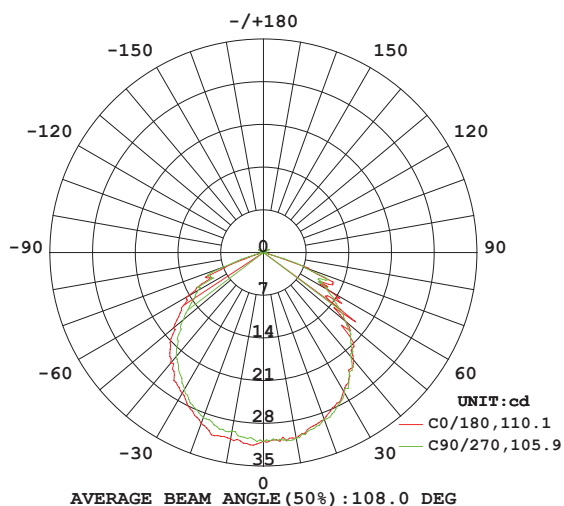

MODELS

GD_BC2_SR-BK-3070K-6PK

LIGHT DISTRIBUTION ANGLE

LUMINOUS INTENSITY DISTRIBUTION DIAGRAM

NOTE: The curves indicate the illuminated area and the average illumination at different distances.

CERTIFICATIONS

SPECIFICATIONS

Voltage	3.7V
Wattage	2W

LIGHTING PERFORMANCE

Lumens	100lm
Selectable CCT	3000K, 5000K, 7000K
CRI	80
Beam Angle	110±5°
Dimmable	N
Efficacy	50lm/w
Frequency	N

ENVIRONMENT

Operating Temperature	-4°F - 104°F
Moisture Rating	Wet Rated