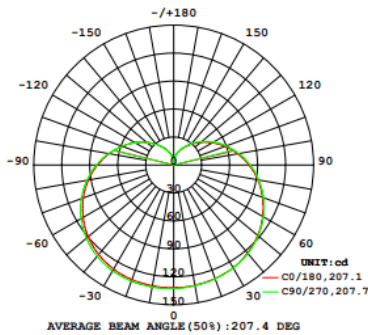

G25 HIGH OUTPUT LED BULB

Illuminate any indoor space with Sunco's G25 High Output LED Bulb. The G25 bulb produces more light by giving off less energy, lowering your energy consumption instantly. The bulb is also ideal for vanity mirrors, bathroom lights, and more. Choose your dimming preferences from 10% to 100%.

MODELS

G25_HO

LIGHT DISTRIBUTION ANGLE

LUMINOUS INTENSITY DISTRIBUTION DIAGRAM

NOTE: The curves indicate the illuminated area and the average illumination at different distances.

CERTIFICATIONS

SPECIFICATIONS

Voltage	120V
Wattage	11W
Current	0.145A
Power Factor	0.7

LIGHTING PERFORMANCE

Lumens	1,000 lm
Equivalency	100W
Frequency	60 Hz
Color Rendering Index	80
Beam Angle	320°
Dimmable	Yes
Efficacy	90 lm/w
Color Temperature	2700K/3000K/ 4000K/5000K