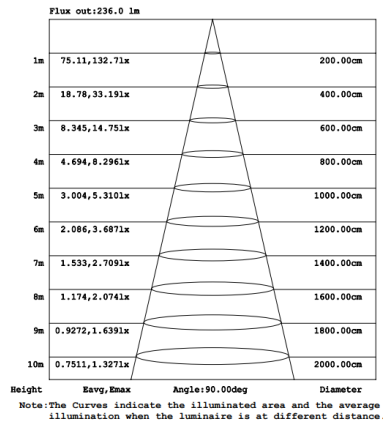

G25 HIGH OUTPUT LED BULB

Illuminate any indoor space with Sunco's G25 High Output LED Bulb. The G25 bulb produces more light by giving off less energy, lowering your energy consumption instantly. The bulb is also ideal for vanity mirrors, bathroom lights, and more. Choose your dimming preferences from 10% to 100%.

MODELS

G25_HO

LIGHT DISTRIBUTION ANGLE

LUMINOUS INTENSITY DISTRIBUTION DIAGRAM

NOTE: The curves indicate the illuminated area and the average illumination at different distances.

CERTIFICATIONS

SPECIFICATIONS

Voltage	120V
Wattage	11W
Current	0.145A
Power Factor	0.7

LIGHTING PERFORMANCE

Lumens	1,000 lm
Equivalency	100W
Frequency	60 Hz
Color Rendering Index	80
Beam Angle	320°
Dimmable	Yes
Efficacy	90 lm/w
Color Temperature	2700K/3000K/ 4000K/5000K