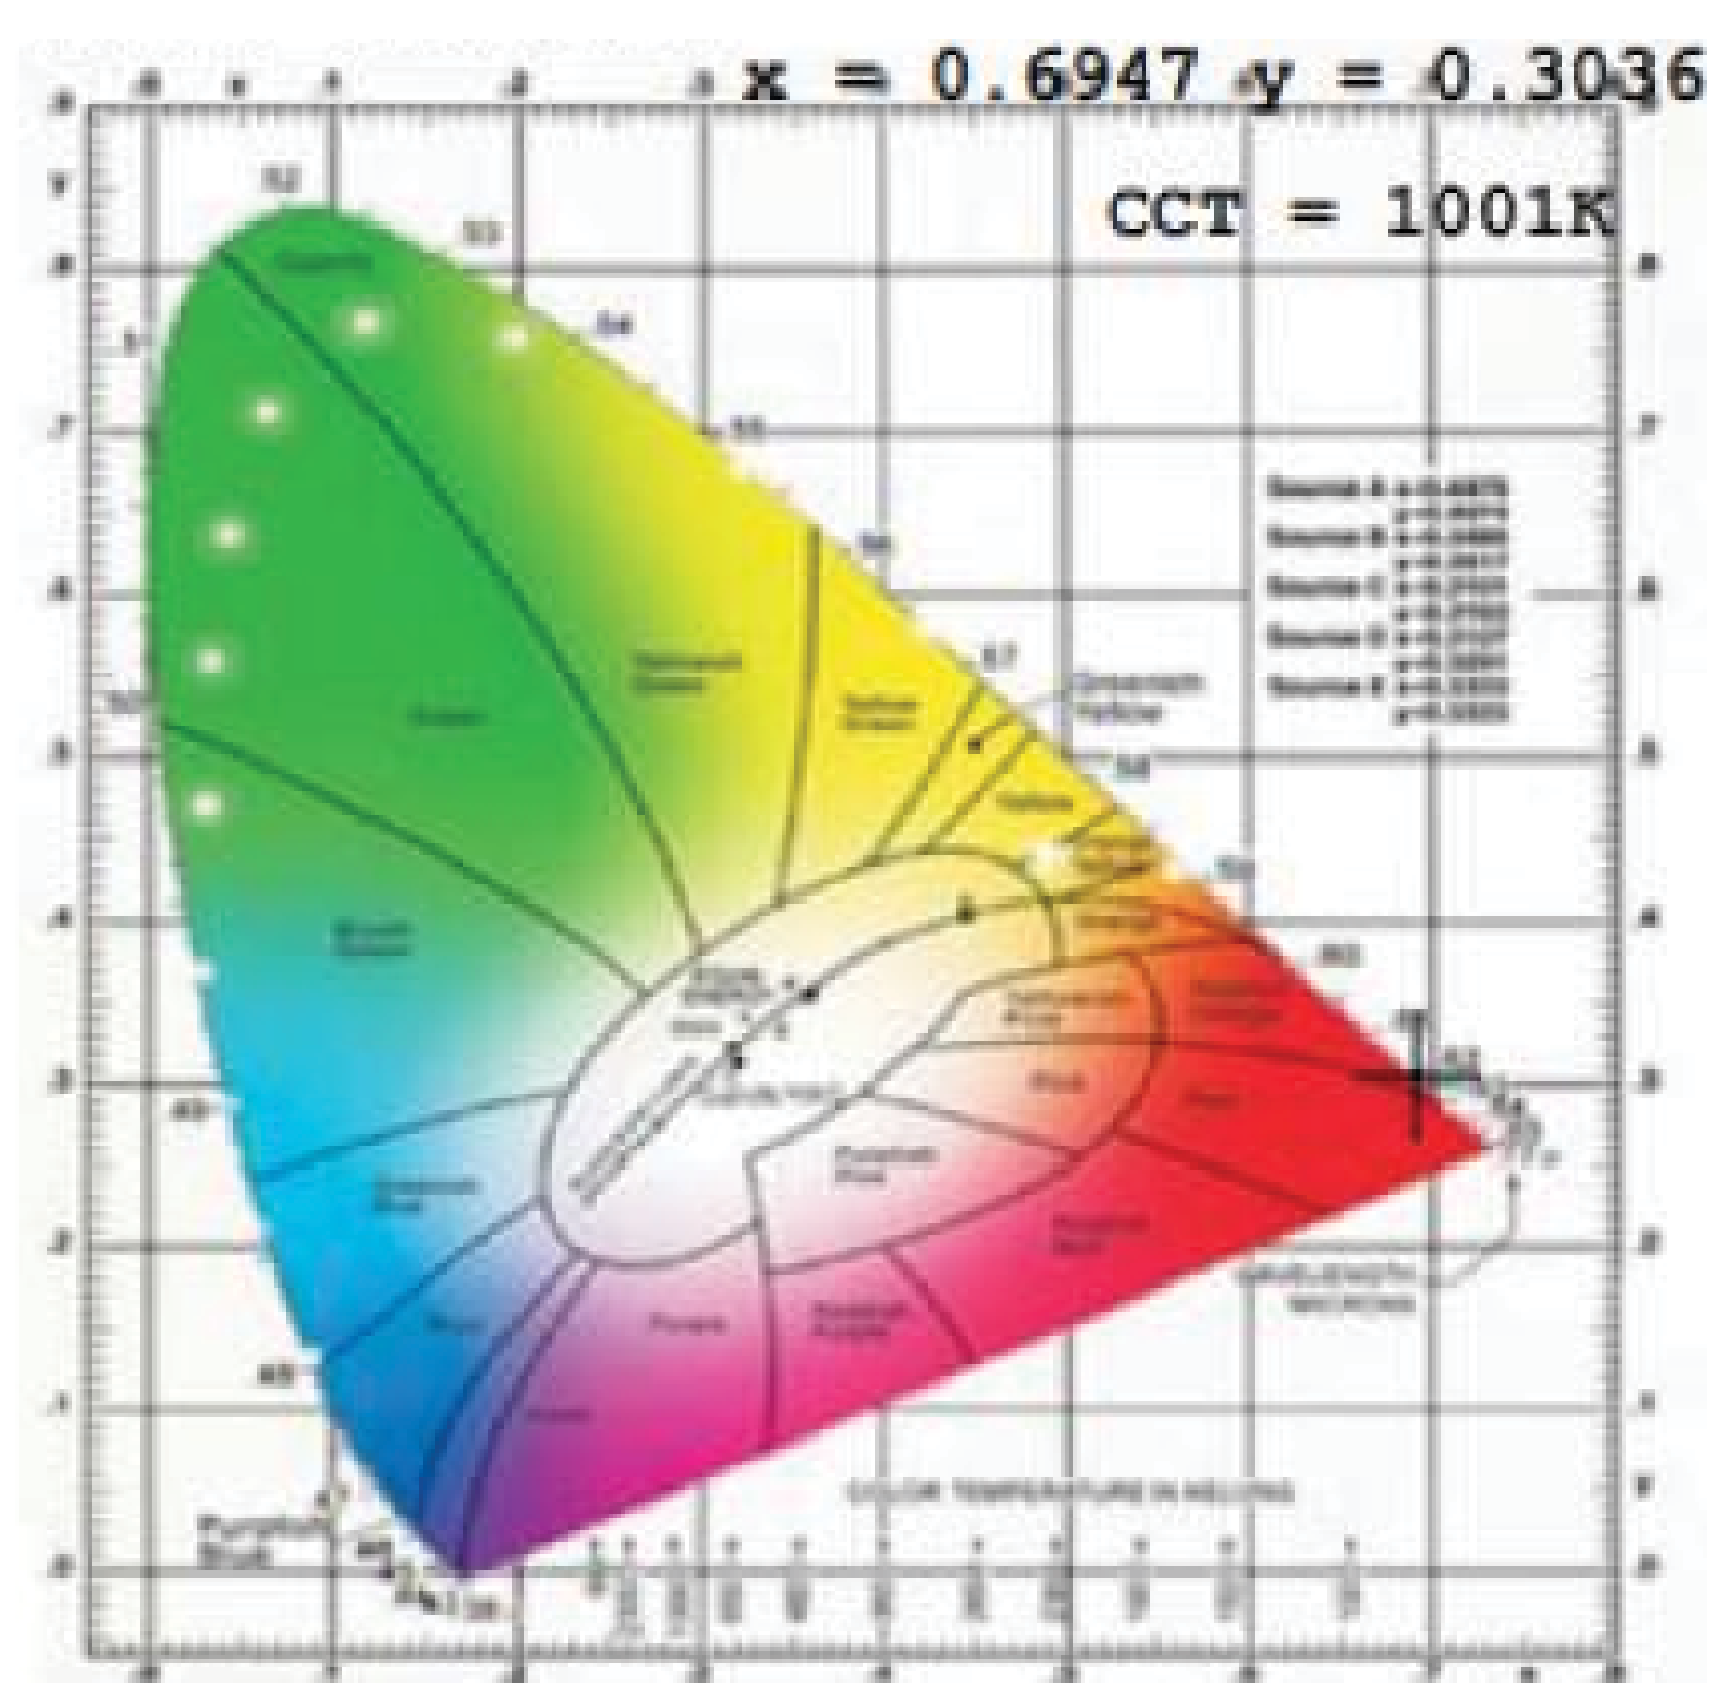

2 Head LED Exit Sign (Black)

Enhance your safety with our 2 Head LED Exit Sign in sleek black. This versatile fixture not only offers 90 minutes of reliable lighting during power outages thanks to its built-in battery backup but also allows you to precisely position the 2 LED heads by swiveling them left or right, ensuring light exactly where you need it. Installation is a breeze, as we provide all the necessary mounting hardware for easy placement on either the ceiling or wall.

MODELS

EX_2H-BLACK

LIGHT DISTRIBUTION ANGLE

NOTE: The curves indicate the illuminated area and the average illumination at different distances.

CERTIFICATIONS

SPECIFICATIONS

Voltage	120V-277V
Wattage	3.3W
Power Factor	0.48