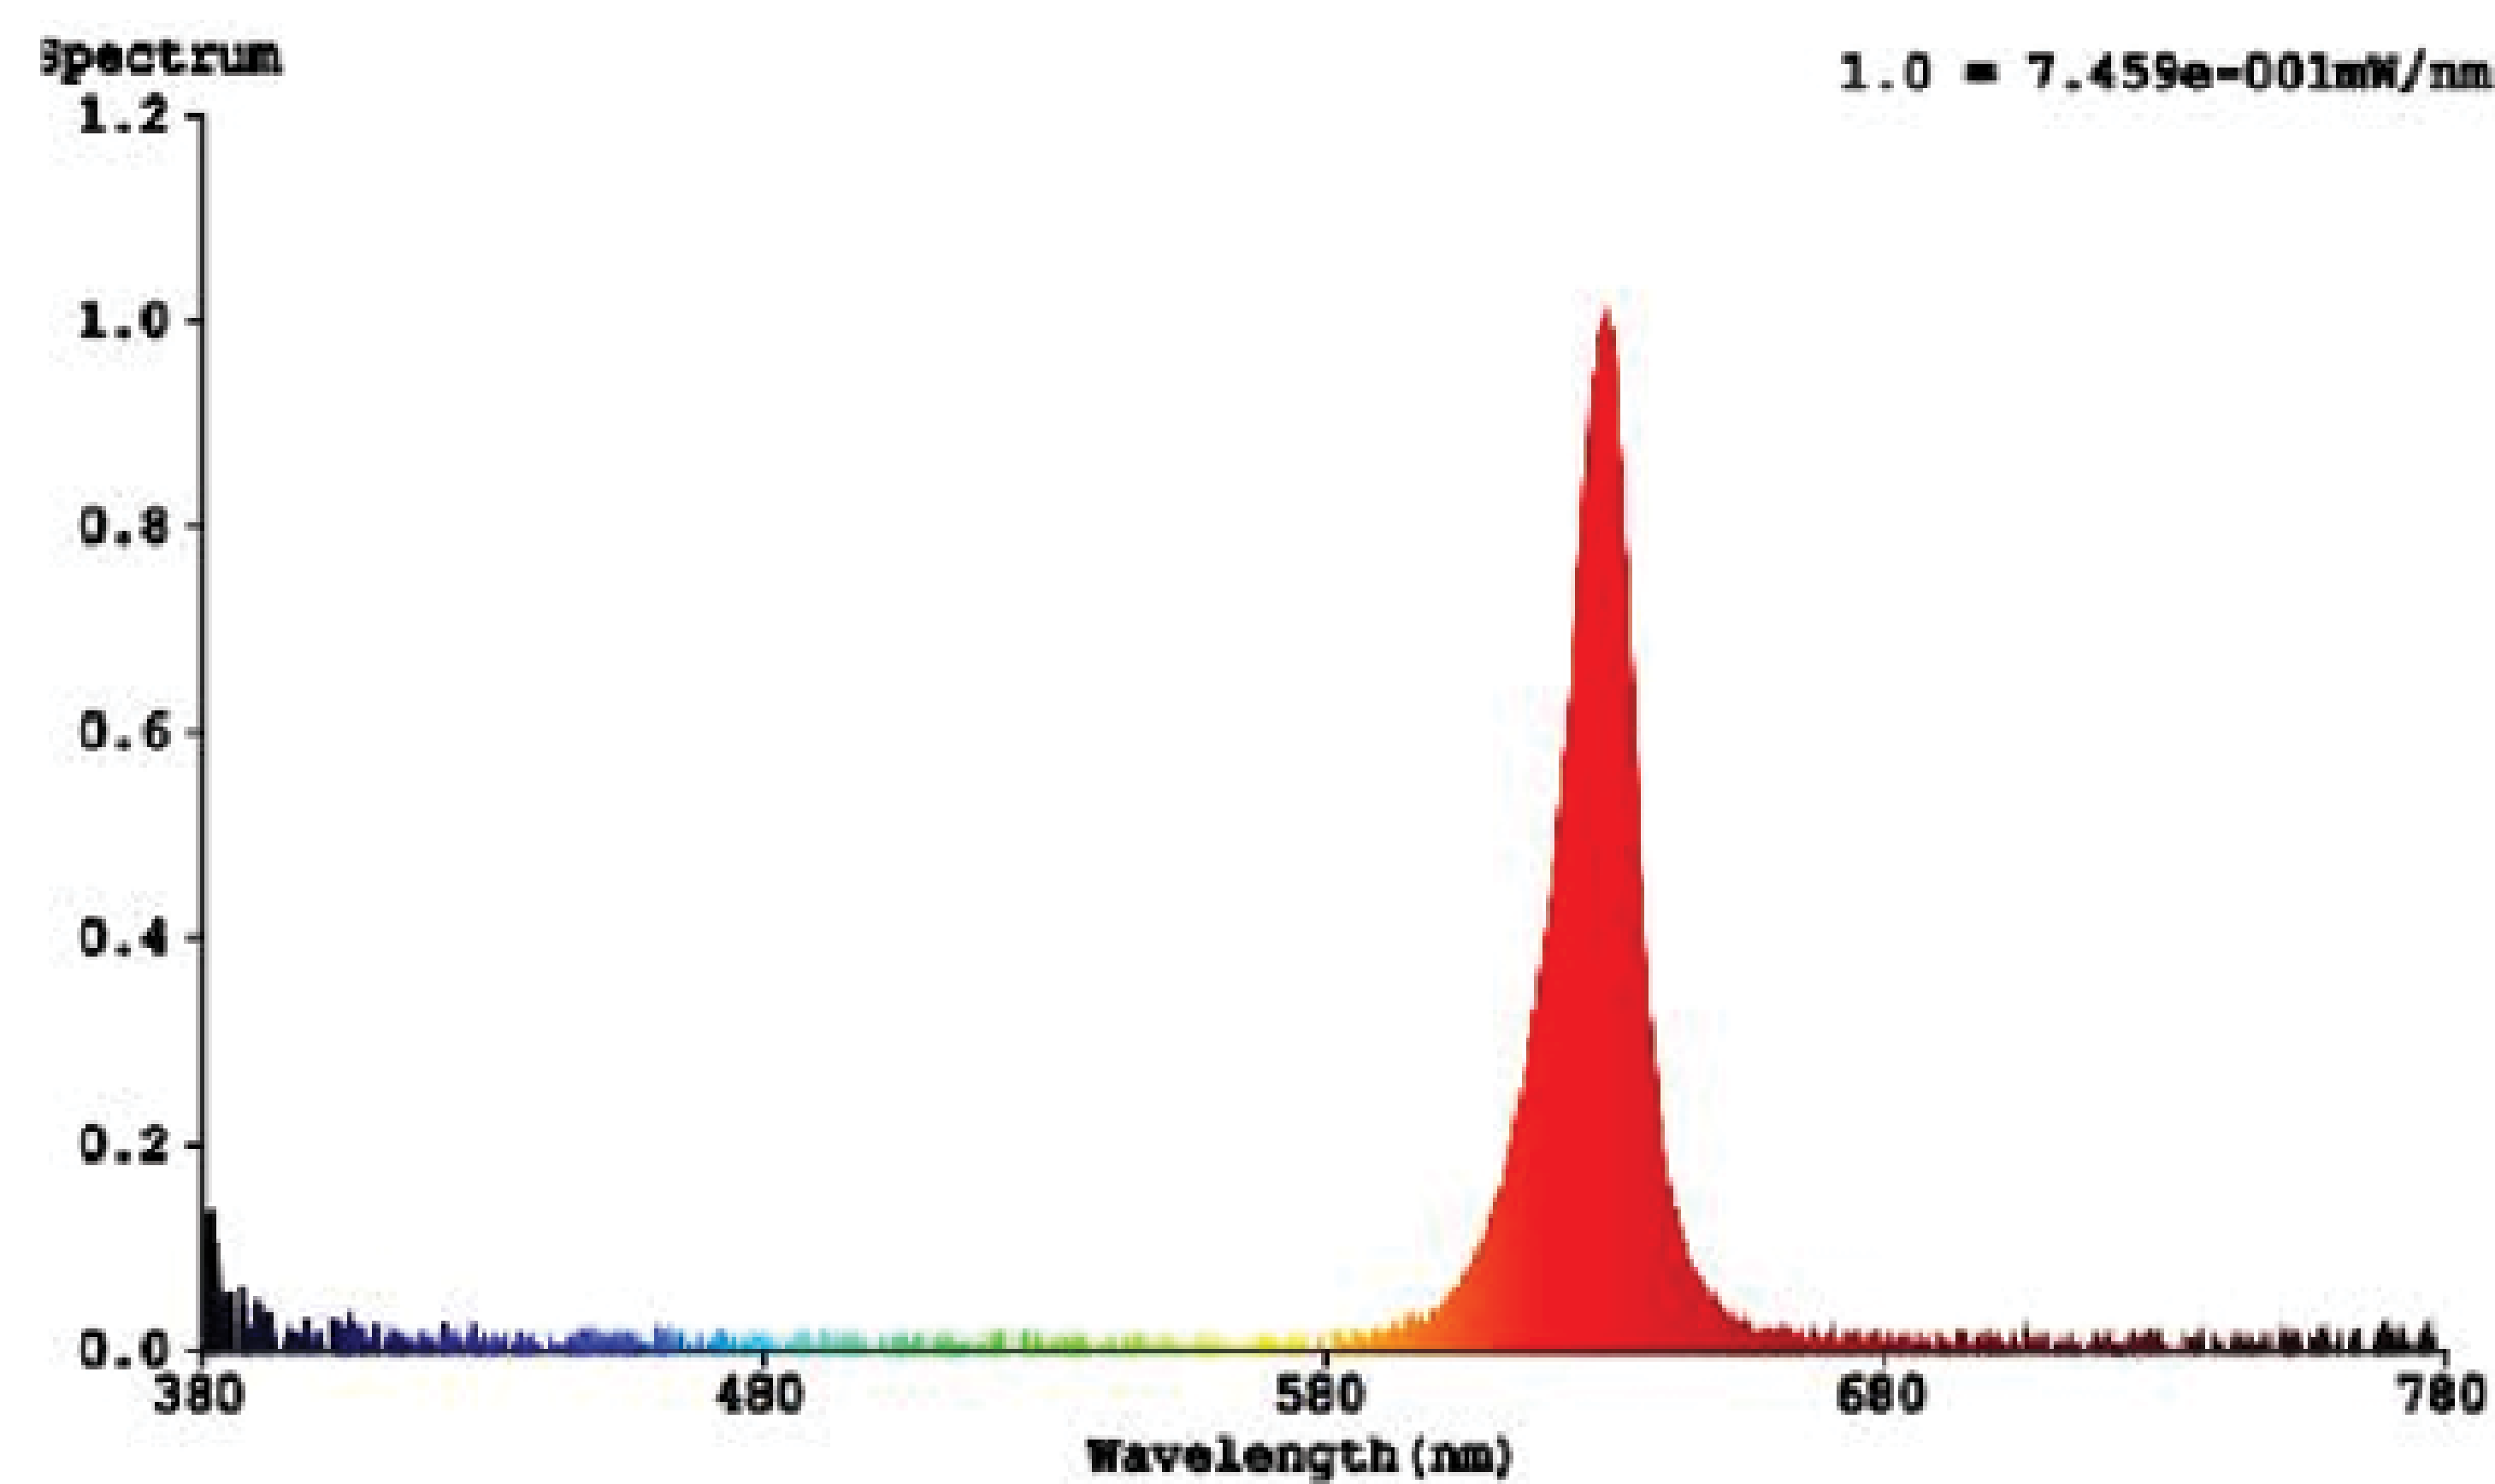

2 Head LED Exit Sign (Black)

Enhance your safety with our 2 Head LED Exit Sign in sleek black. This versatile fixture not only offers 90 minutes of reliable lighting during power outages thanks to its built-in battery backup but also allows you to precisely position the 2 LED heads by swiveling them left or right, ensuring light exactly where you need it. Installation is a breeze, as we provide all the necessary mounting hardware for easy placement on either the ceiling or wall.

MODELS

EX_2H-BLACK

LIGHT DISTRIBUTION ANGLE

NOTE: The curves indicate the illuminated area and the average illumination at different distances.

CERTIFICATIONS

SPECIFICATIONS

Voltage	120V-277V
Wattage	3.3W
Power Factor	0.48