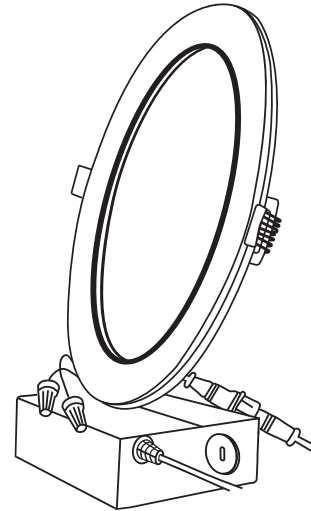

8" Slim Down Light w/ Nightlight

Add a touch of brightness to your indoor space with the 8" Down Light with Nightlight by Sunco. Receive greater coverage with softer, diffused light and apply the nightlight feature for a darker ambiance. Dimming levels range from 10%-100%, and its grooved interior creates a nice touch to your environment.

MODELS

DL_SL8_NL-WH-2760K

LIGHT DISTRIBUTION ANGLE

AVERAGE BEAM ANGLE (50%) : 113.9°

NOTE: The curves indicate the illuminated area and the average illumination at different distances.

CERTIFICATIONS

SPECIFICATIONS