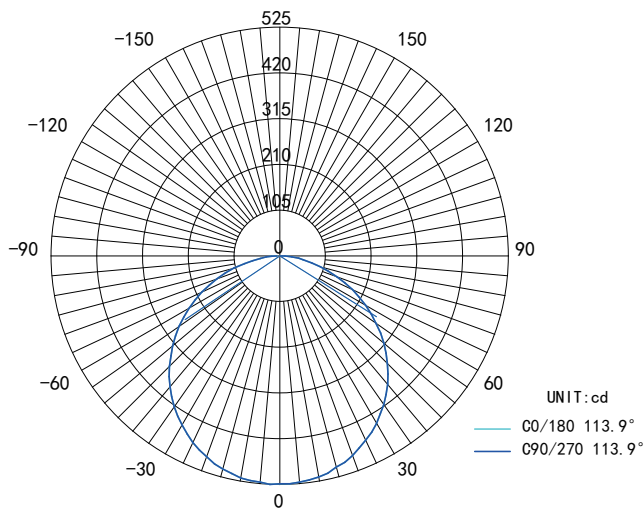

8" Slim Down Light w/ Nightlight

Add a touch of brightness to your indoor space with the 8" Down Light with Nightlight by Sunco. Receive greater coverage with softer, diffused light and apply the nightlight feature for a darker ambiance. Dimming levels range from 10%-100%, and its grooved interior creates a nice touch to your environment.

MODELS

DL_SL8_NL-WH-2760K

LIGHT DISTRIBUTION ANGLE

AVERAGE BEAM ANGLE (50%) : 113.9°

NOTE: The curves indicate the illuminated area and the average illumination at different distances.

CERTIFICATIONS

SPECIFICATIONS

Voltage	120V
Wattage	13w
Power Factor	0.8

LIGHTING PERFORMANCE

Lumens	1350lm
CRI	80
Beam Angle	90°
Dimmable	YES
Efficacy	103.85lm/w
Frequency	60HZ
Selectable CCT	2700K, 3000K, 4000K, 5000K, 6000K

ENVIRONMENT