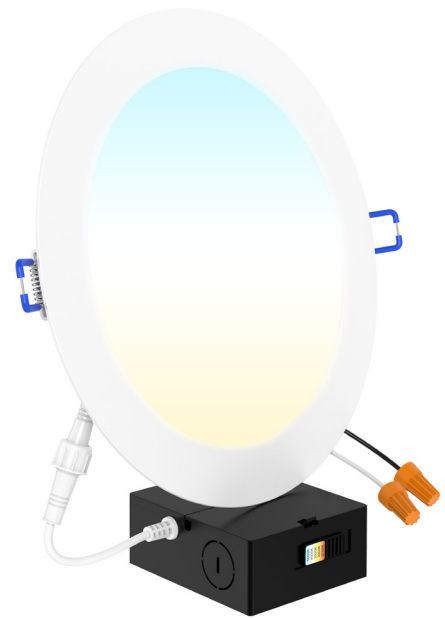

8" SLIM SELECTABLE LED LIGHT

Bring light to your space with the 8" Slim Light w/ Selectable CCT by Sunco. The selectable hues and dimming capabilities are ideal for visual sensitivity and fits any décor or mood. In addition, the light's slim design has great light output and is easy to install for your ceilings.

MODELS

DL_SL8-18W-27K_5K

LIGHT DISTRIBUTION ANGLE

NOTE: The curves indicate the illuminated area and the average illumination at different distances.

CERTIFICATIONS

SPECIFICATIONS

Voltage	120V
Wattage	18W
Current	0.12A
Power Factor	0.9

LIGHTING PERFORMANCE

Lumens	1,350 lm
Equivalency	14W
Frequency	60 Hz
Color Rendering Index	90
Beam Angle	90°
Dimmable	Yes
Efficacy	96 lm/w
Color Temperature	2700K/3000K/3500K/ 4000K/5000K

ENVIRONMENT

Operating Temperature	4° F - 113° F
Moisture Rating	Damp