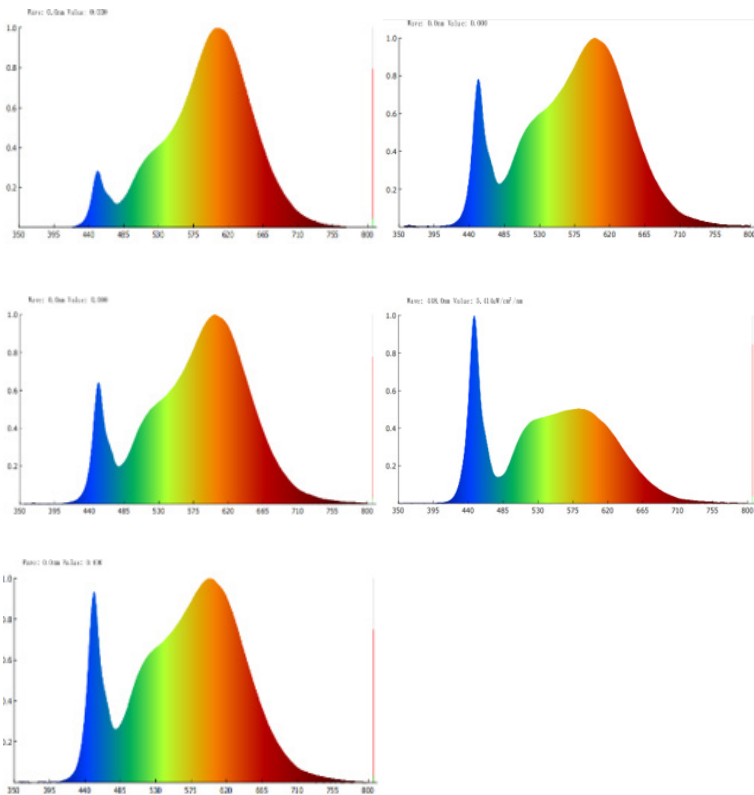

8" SLIM SELECTABLE LED LIGHT

Bring light to your space with the 8" Slim Light w/ Selectable CCT by Sunco. The selectable hues and dimming capabilities are ideal for visual sensitivity and fits any décor or mood. In addition, the light's slim design has great light output and is easy to install for your ceilings.

MODELS

DL_SL8-18W-27K_5K

LIGHT DISTRIBUTION ANGLE

NOTE: The curves indicate the illuminated area and the average illumination at different distances.

CERTIFICATIONS

SPECIFICATIONS

Voltage	120V
Wattage	18W
Current	0.12A
Power Factor	0.9

LIGHTING PERFORMANCE

Lumens	1,350 lm
Equivalency	14W
Frequency	60 Hz
Color Rendering Index	90
Beam Angle	90°
Dimmable	Yes
Efficacy	96 lm/w
Color Temperature	2700K/3000K/3500K/ 4000K/5000K

ENVIRONMENT

Operating Temperature	4° F - 113° F
Moisture Rating	Damp