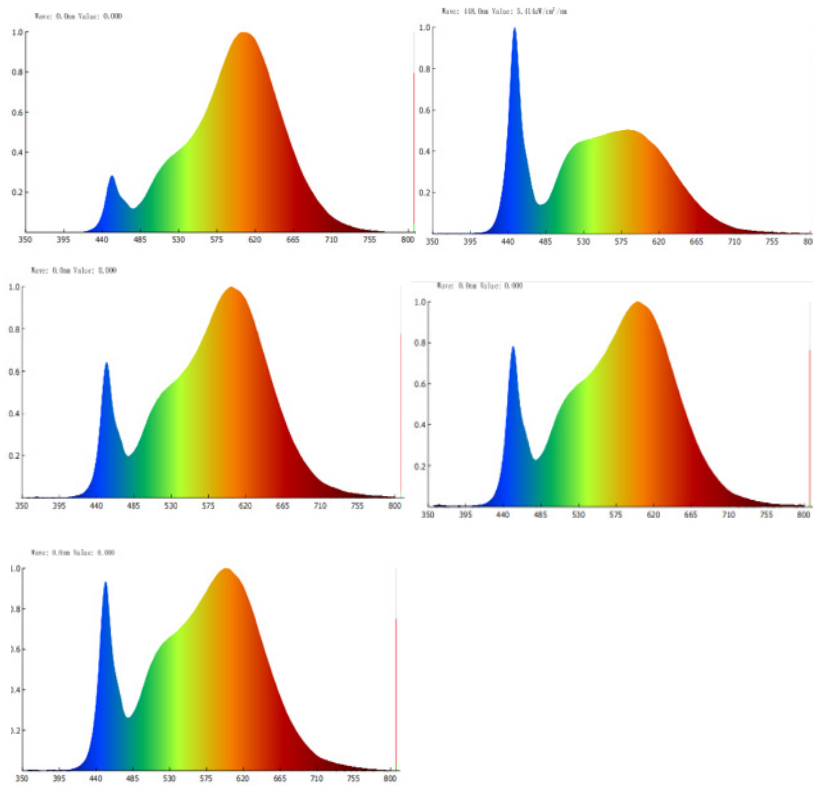

RECESSED LED 6" SLIM LIGHTS W/ SELECTABLE CCT

See the difference with the Recessed LED 6" Slim Light by Sunco. Set your preferred mood or décor by selecting a range of color temperatures for your space. Configuring the dimming level also creates a soft, glare-free spotlight for visual comfort.

MODELS

DL_SL6_S_NL-WH-2750K

LIGHT DISTRIBUTION ANGLE

NOTE: The curves indicate the illuminated area and the average illumination at different distances.

CERTIFICATIONS

SPECIFICATIONS

Voltage	120V
Wattage	15W
Current	0.11A
Power Factor	0.90

LIGHTING PERFORMANCE

Lumens	1,100 lm
Equivalency	150W
Frequency	60Hz
Color Rendering Index	90
Beam Angle	90°
Dimmable	Yes
Efficacy	73 lm/w
Color Temperature	2700K/2750K/3000K/4000K/5000K

ENVIRONMENT

Operating Temperature	4° F - 113° F
Moisture Rating	Damp