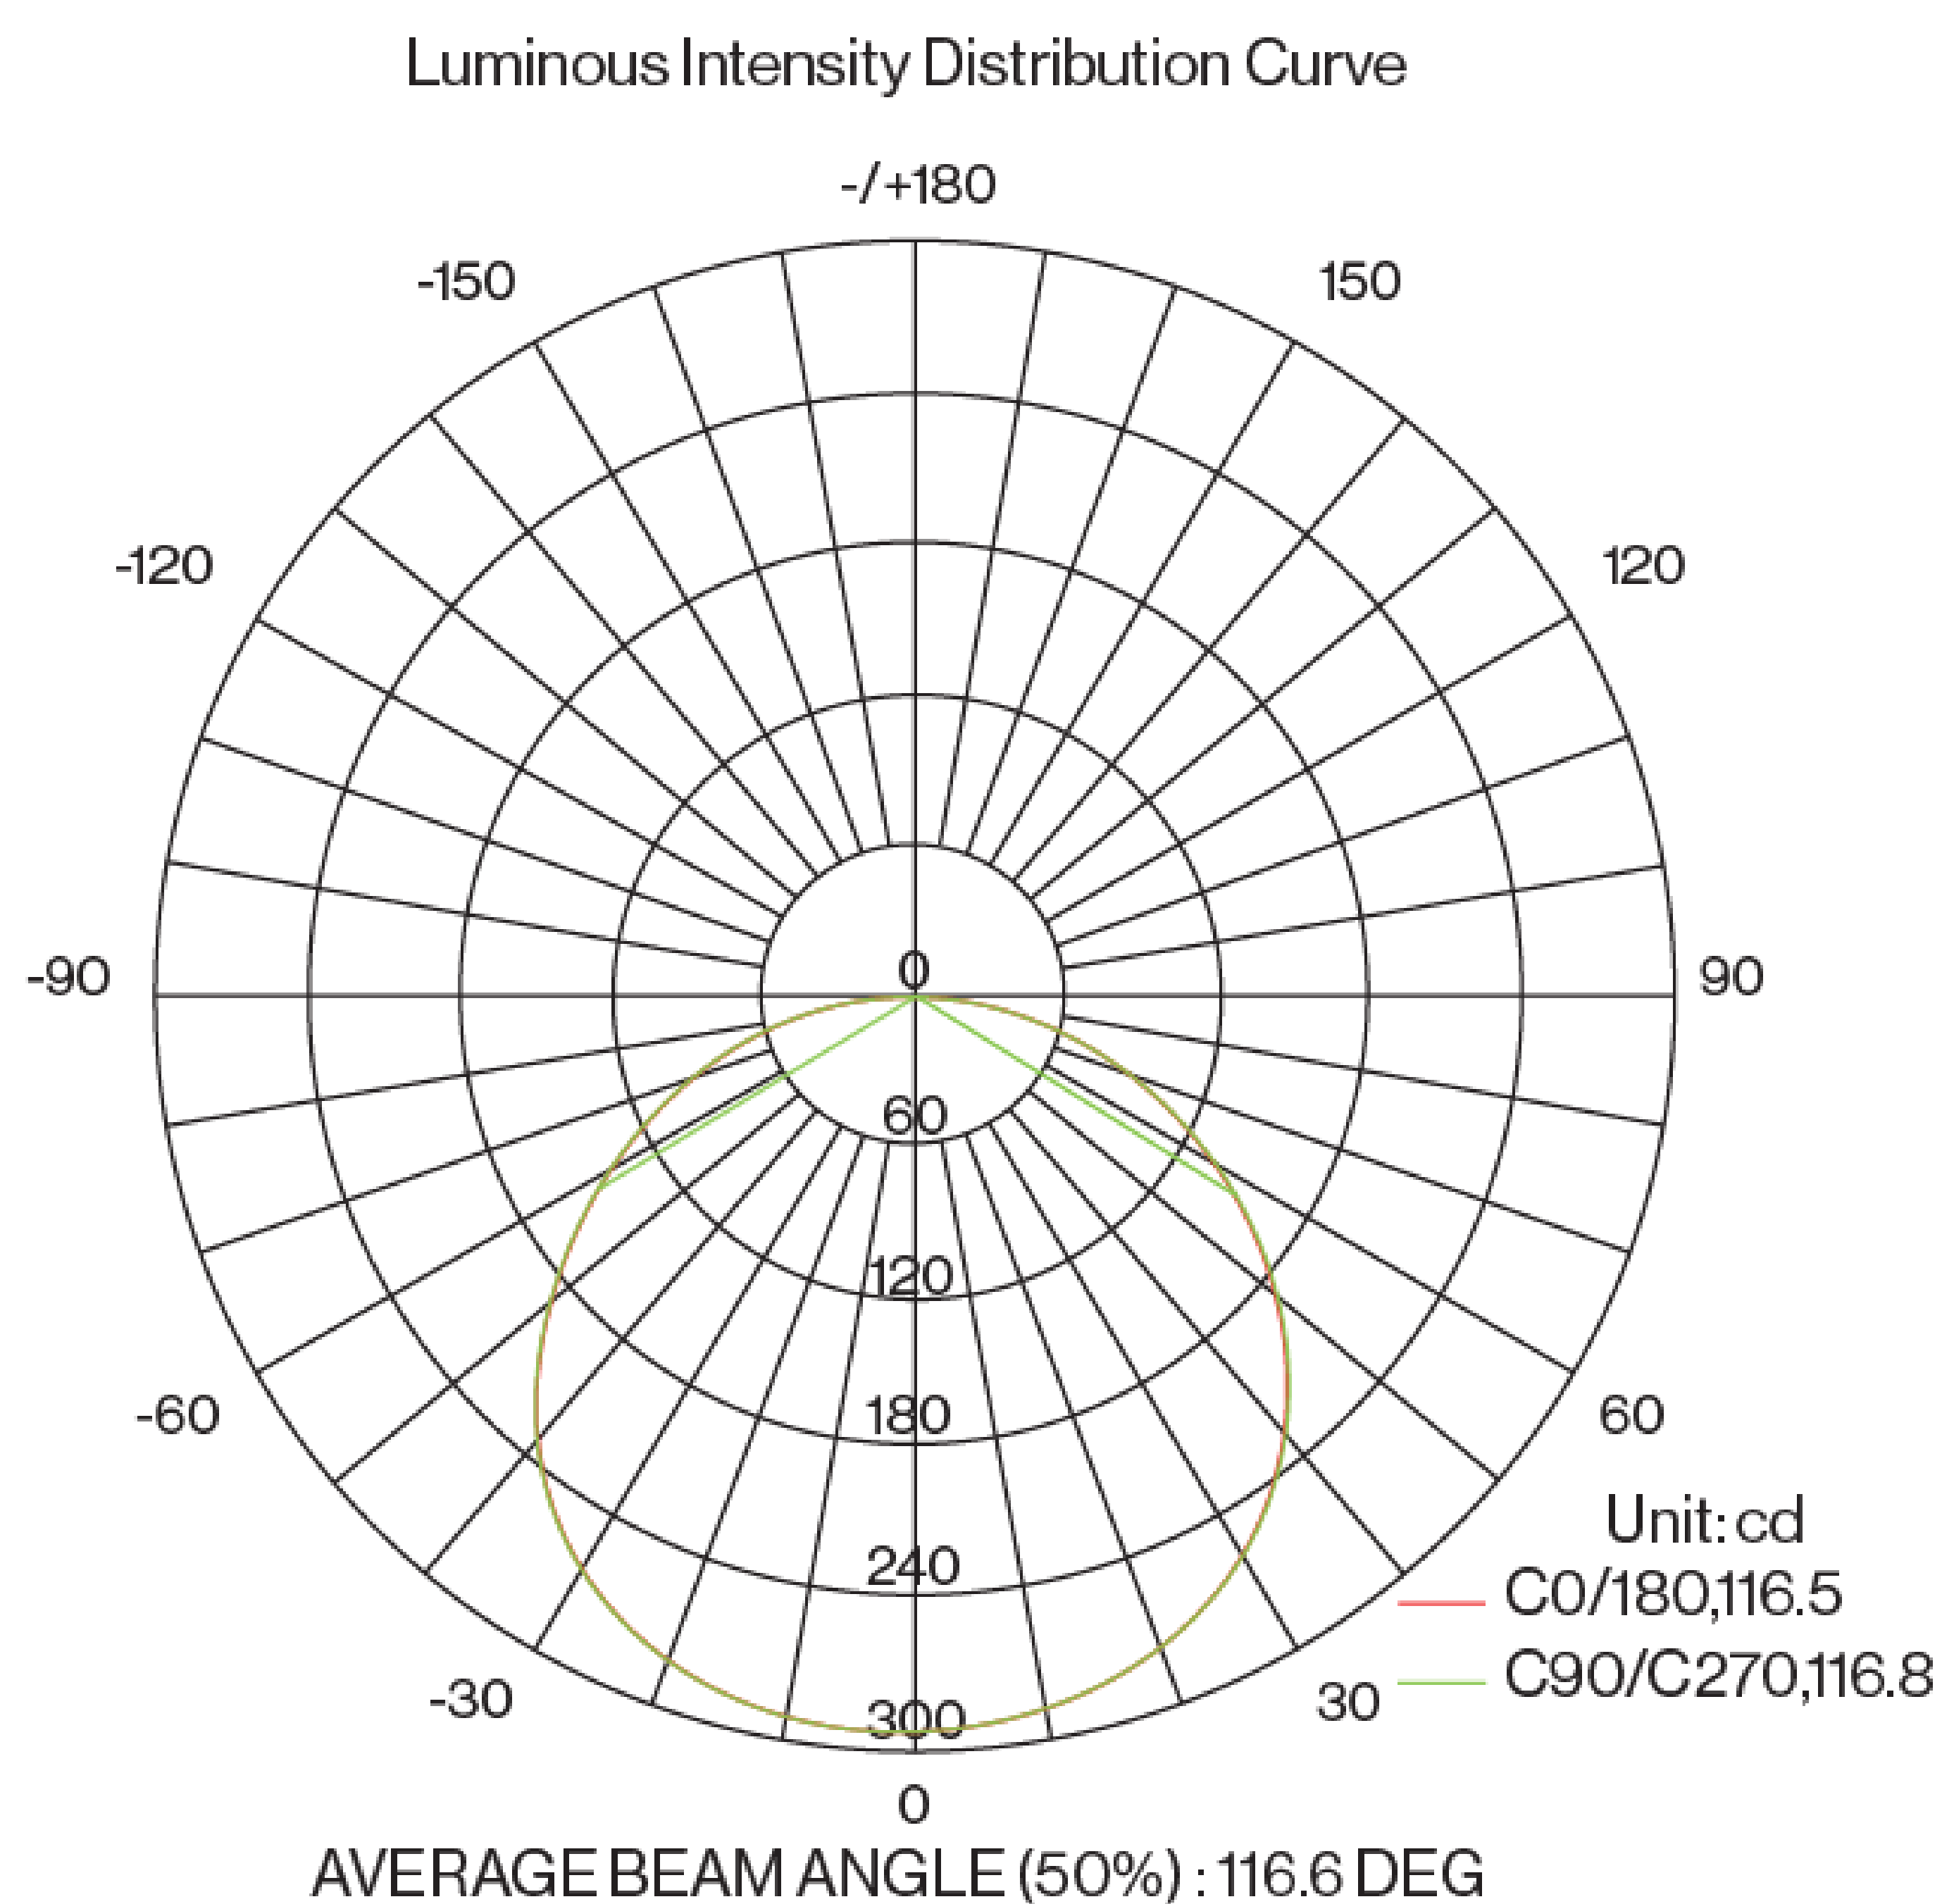

## 6" Smart LED Slim Downlight

Experience personalized lighting with this dimmable Smart Slim LED Downlight, offering vibrant color temperatures to set the perfect ambience in living spaces, kitchens, bedrooms, and more. Its smart capabilities enable you to effortlessly control and customize your lighting through your preferred smart home system, making it not only easy to set up with its IC-rated junction box and spring-loaded brackets but also a truly intelligent addition to your home. Illuminate your space with convenience and style.

### LIGHT DISTRIBUTION ANGLE

**NOTE:** The curves indicate the illuminated area and the average illumination at different distances.