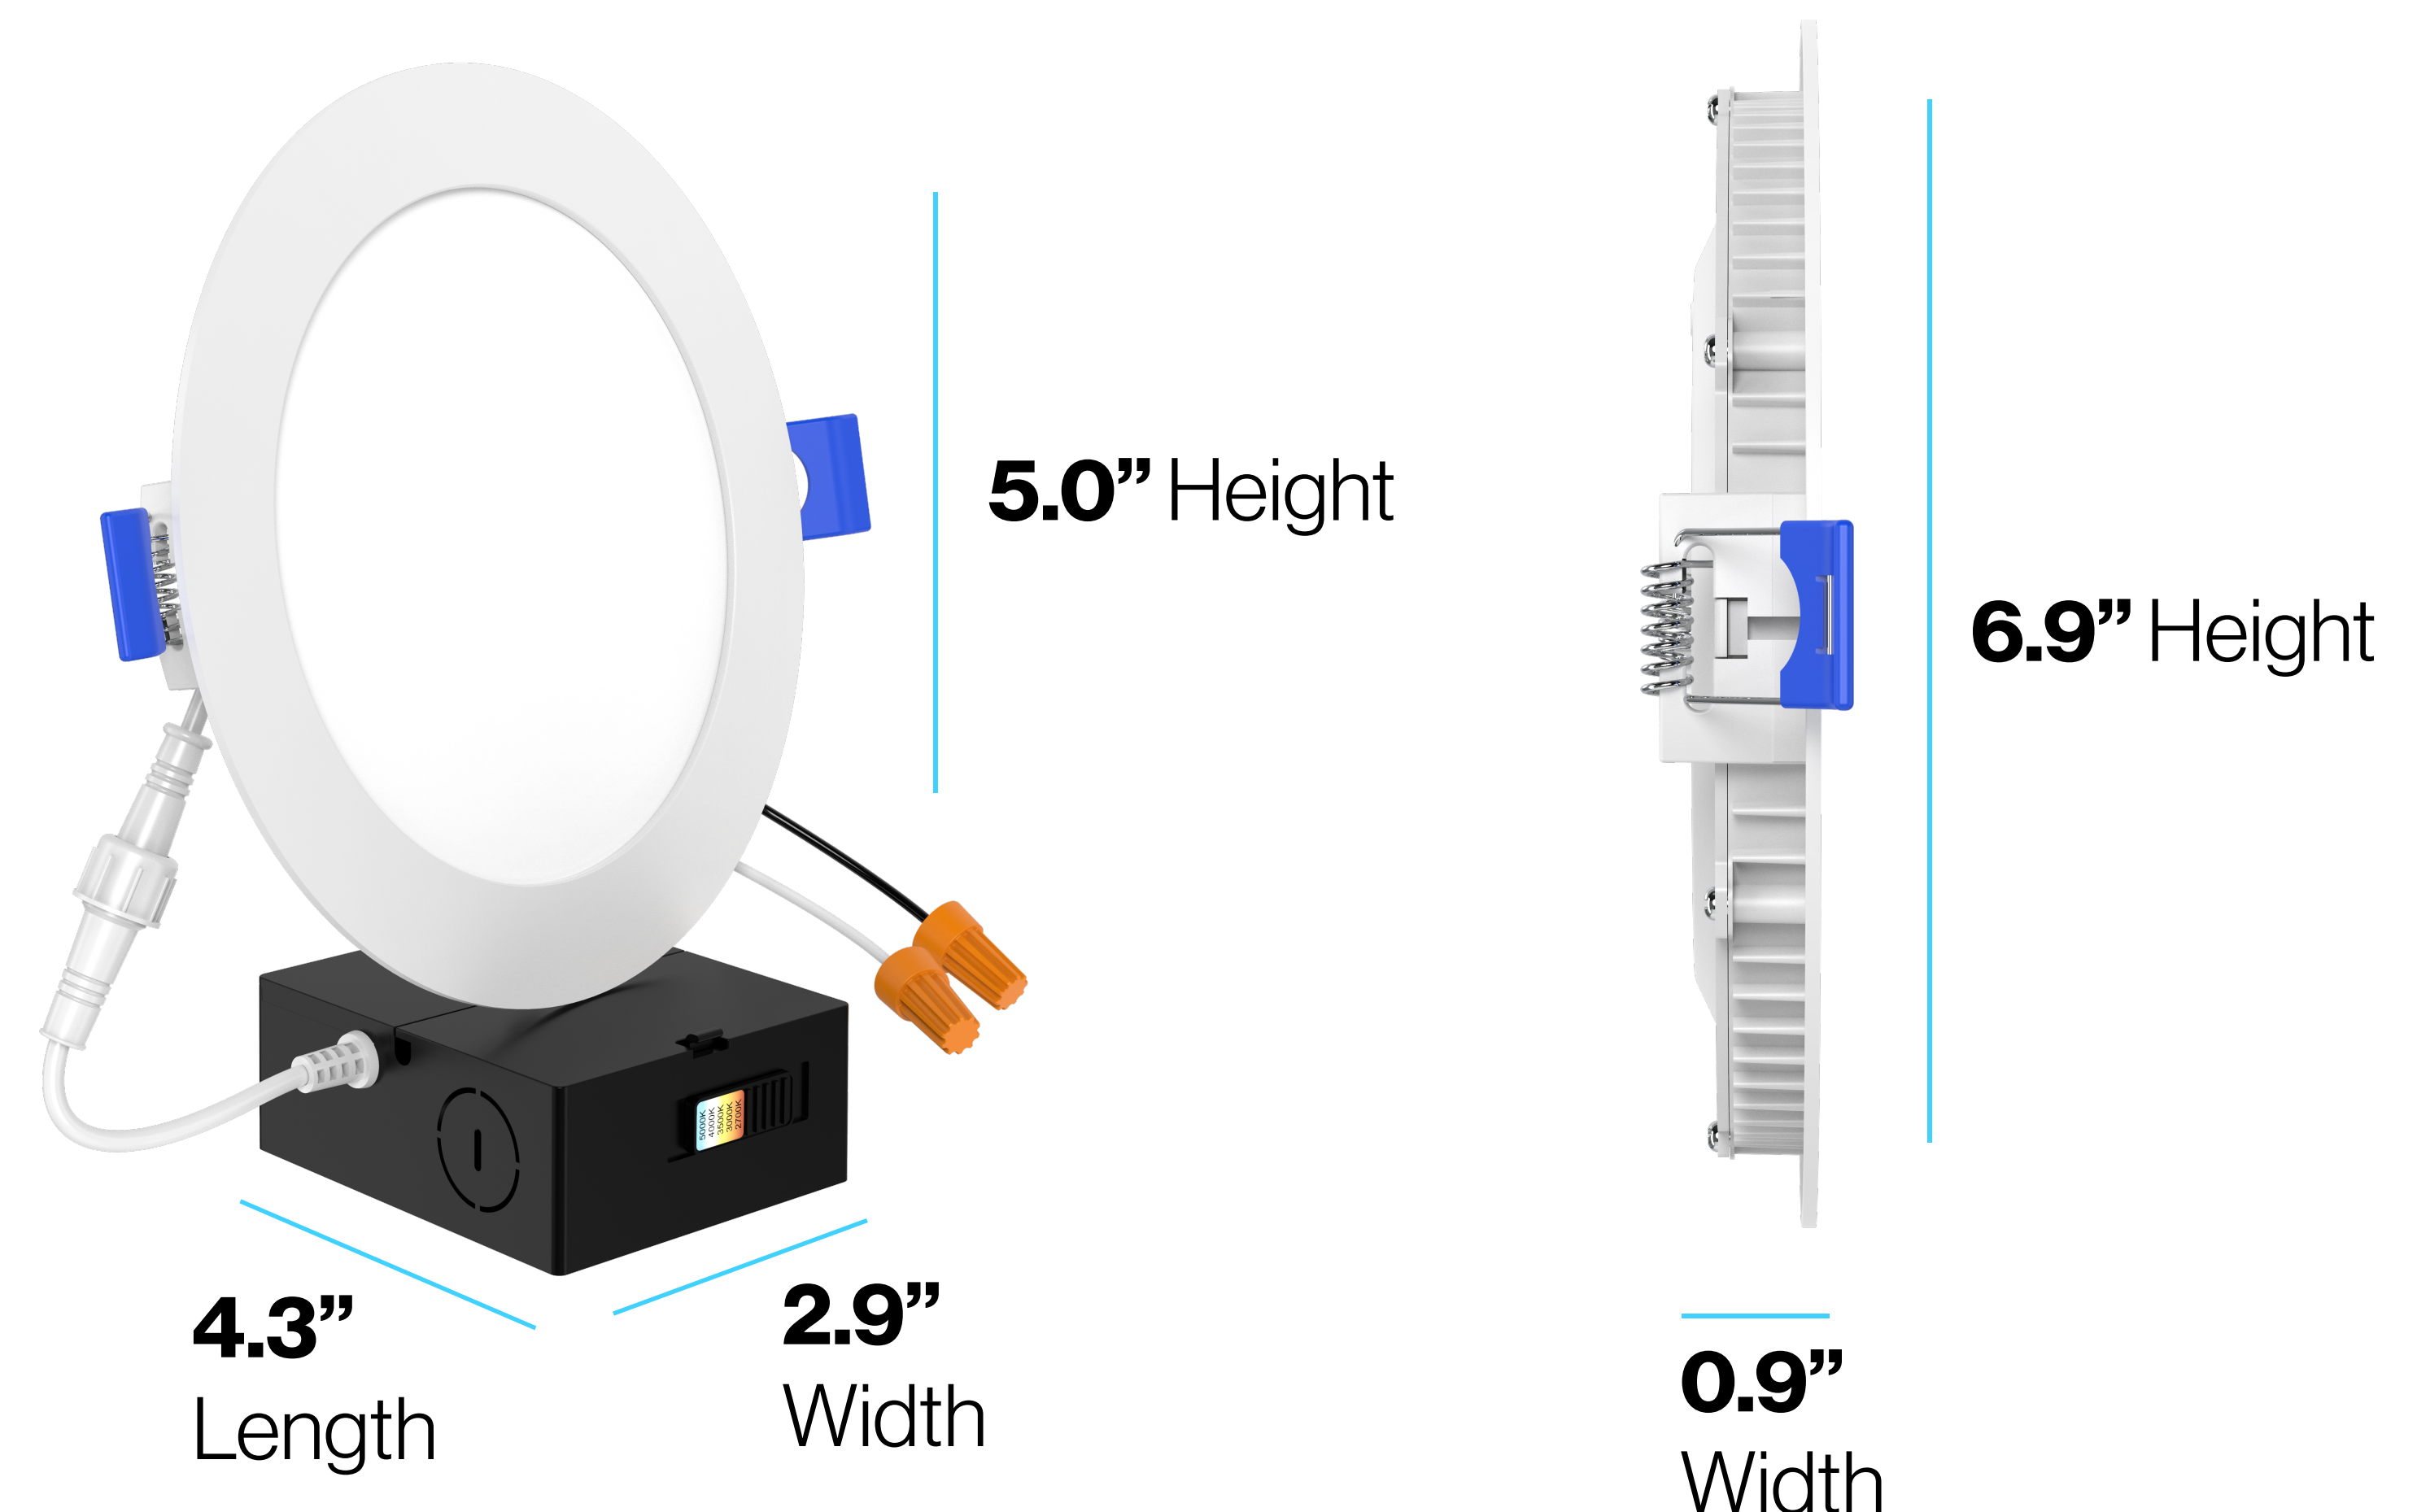

## 6" Smart LED Slim Downlight

Experience personalized lighting with this dimmable Smart Slim LED Downlight, offering vibrant color temperatures to set the perfect ambience in living spaces, kitchens, bedrooms, and more. Its smart capabilities enable you to effortlessly control and customize your lighting through your preferred smart home system, making it not only easy to set up with its IC-rated junction box and spring-loaded brackets but also a truly intelligent addition to your home. Illuminate your space with convenience and style.

### LIGHT DISTRIBUTION ANGLE

**NOTE:** The curves indicate the illuminated area and the average illumination at different distances.

### SPECIFICATIONS

Voltage	120V
Wattage	15W
Power Factor	0.9