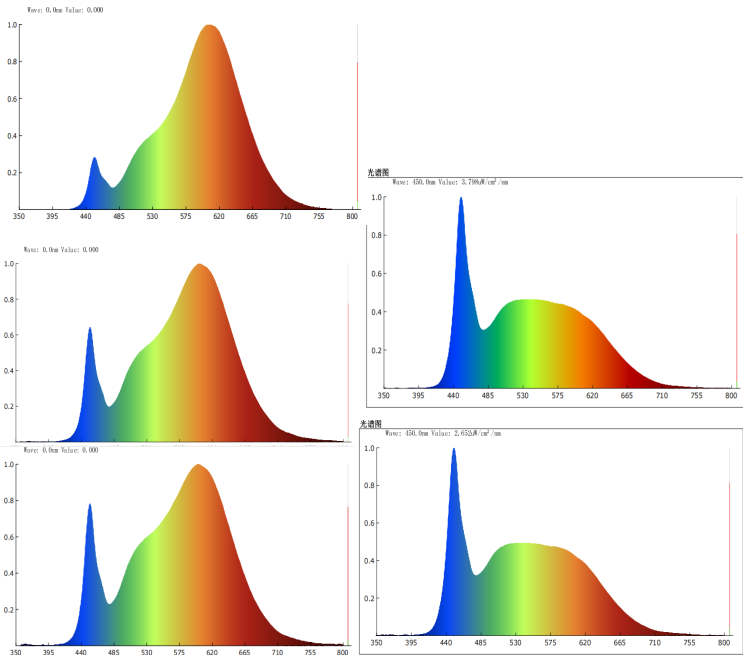

6" LED SELECTABLE SLIM WITH NIGHTLIGHT

Experience vibrant task lighting during the day, and cozy illumination at night. Toggle your wall switch on/off/on to activate a relaxing nightlight mode, and select from 5 color temperatures to set the perfect tone in any setting.

MODELS

DL_SL6_NL-WH-2750K-#PK

LIGHT DISTRIBUTION ANGLE

NOTE: The curves indicate the illuminated area and the average illumination at different distances.

CERTIFICATIONS

SPECIFICATIONS

Voltage	120-277VAC
Wattage	15W
Current	0.11A
Power Factor	0.90

LIGHTING PERFORMANCE

Lumens	1500LM
Equivalency	150W
Color Temperature	2700K-6000K
Color Rendering Index	90
Beam Angle	90°
Dimmable	Yes
Efficacy	73LM/W
Frequency	60Hz

ENVIRONMENT

Operating Temperature	4°F - 113°F
Moisture Rating	Damp