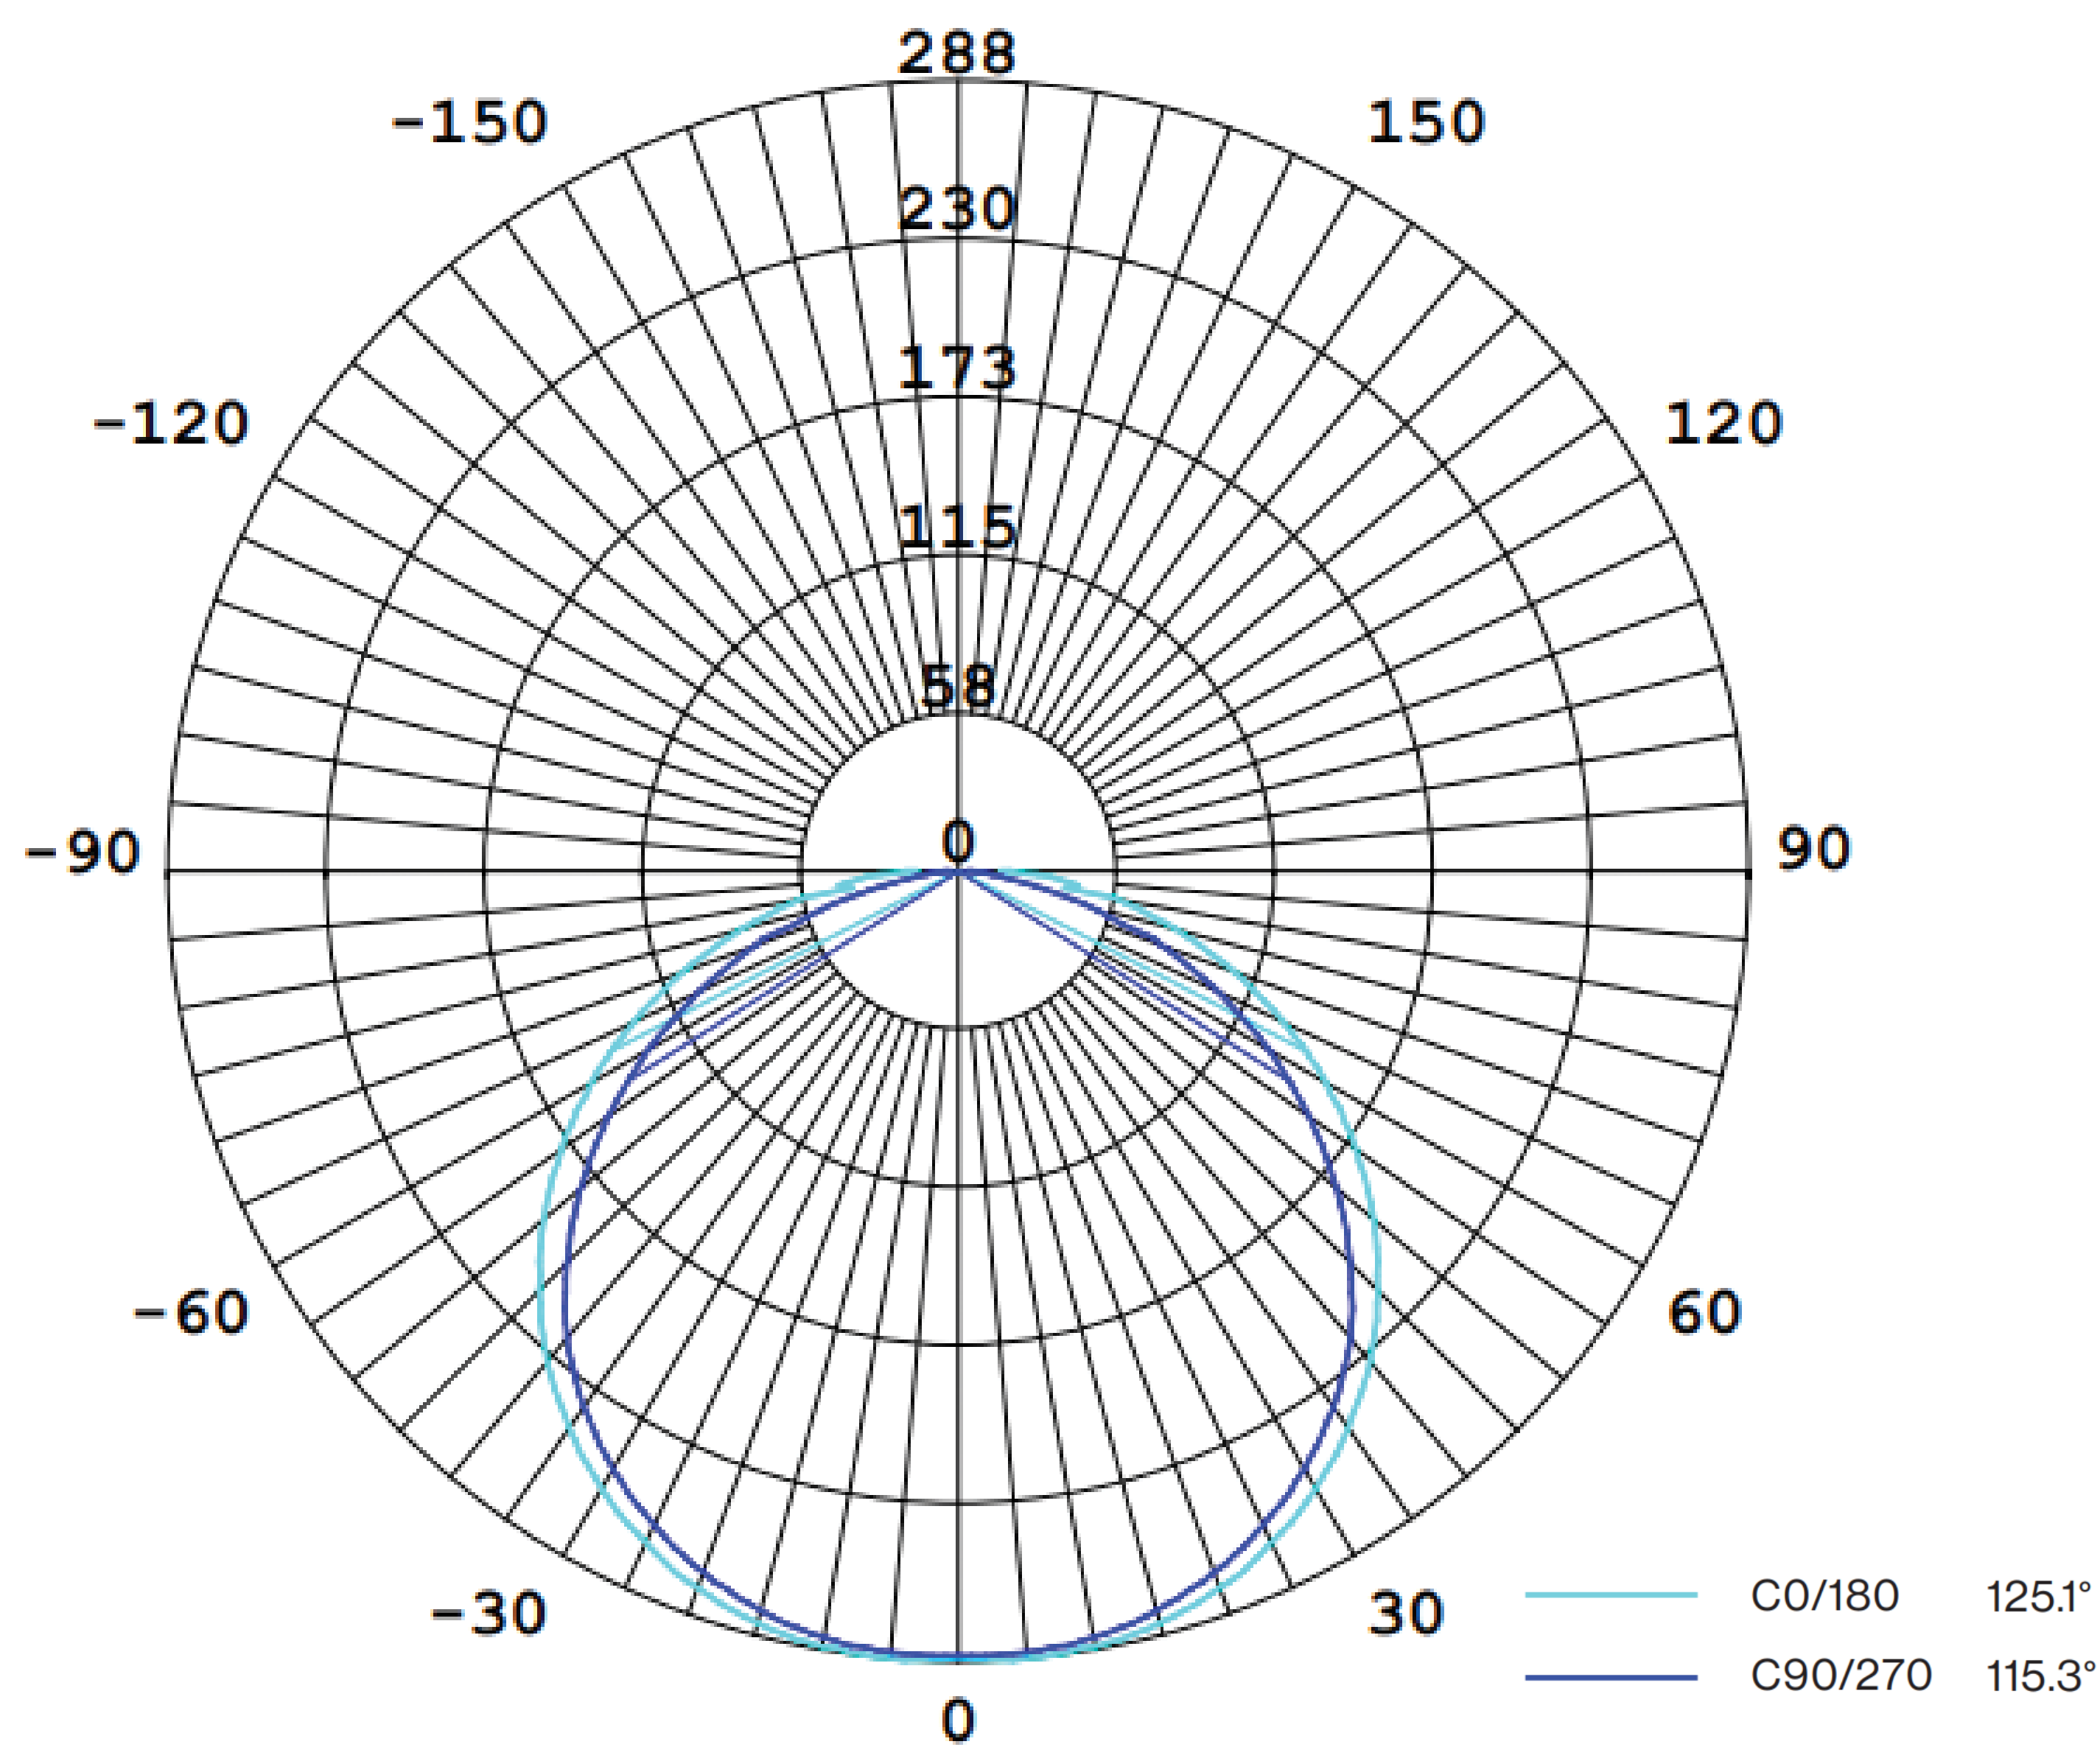

6" Vivid Slim Selectable Downlight

Experience personalized lighting with this dimmable Slim LED Downlight's vibrant color temperatures (2700K, 3000K, 3500K, 4000K, 5000K) & set the perfect ambience in living spaces, kitchens, bedrooms, & more. IC-rated junction box & spring-loaded brackets make setup simple & insulation-safe.

MODELS

DL_SL6_MO-WH-2750K

LIGHT DISTRIBUTION ANGLE

NOTE: The curves indicate the illuminated area and the average illumination at different distances.

CERTIFICATIONS

SPECIFICATIONS

Voltage	120V
Wattage	12W
Power Factor	0.9

LIGHTING PERFORMANCE

Lumens	1250lm
Equivalency	120W
Frequency	60Hz
Color Rendering Index	90+
Beam Angle	90°
Dimmable	Yes
Efficacy	89lm/w
Color Temperature	2700K/3000K 3500K/4000K/5000K

ENVIRONMENT

Operating Temperature	4°F - 113° F
Moisture Rating	Damp Rated