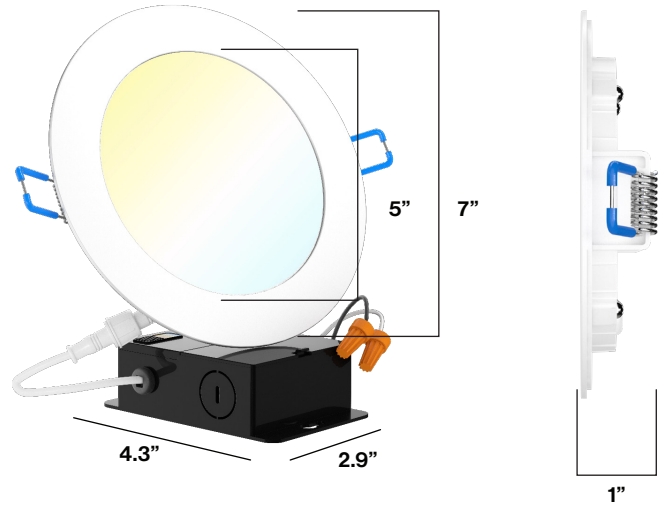

CERTIFICATIONS

SPECIFICATIONS

Voltage	120V
Wattage	14W
Current	0.11A
Power Factor	0.90

LIGHTING PERFORMANCE

Lumens	1500 lm
Equivalency	120W
Frequency	60 HZ
Color Rendering Index	90
Beam Angle	90°
Dimmable	Yes
Efficacy	86 lm/w
Color Temperature	3000K/4000K/ 5000K/6000K

ENVIRONMENT

Operating Temperature	4°F - 113°F
Moisture Rating	Damp Rated

CONSTRUCTION

Housing Material	Plastic
Weight	0.41 lbs

LIFETIME

Average Lifetime	50,000 hrs
Warranty	7 Years