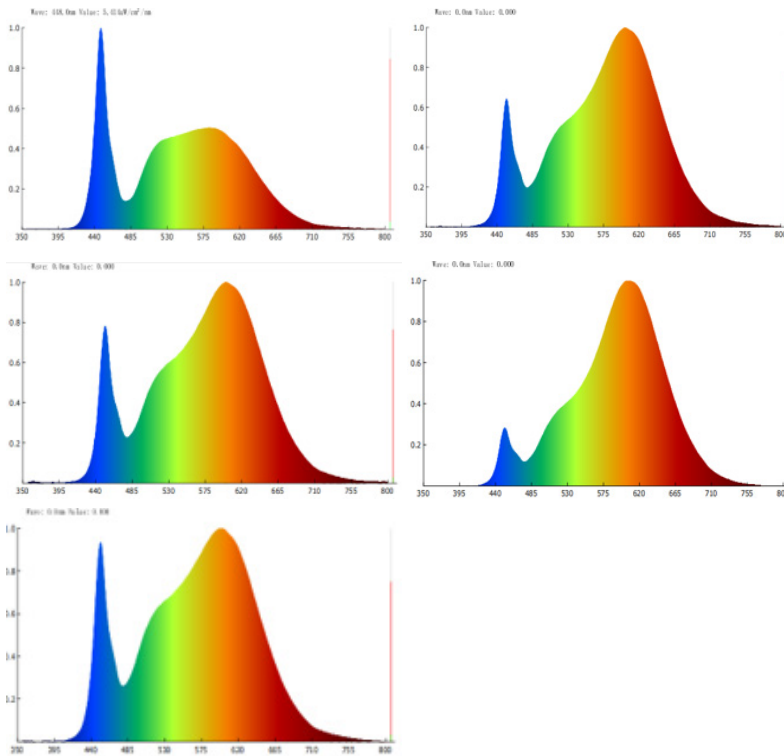

## LIGHT DISTRIBUTION ANGLE

**NOTE:** The curves indicate the illuminated area and the average illumination at different distances.

## LIGHTING PERFORMANCE

Lumens	1500 lm
Equivalency	120W
Frequency	60 HZ
Color Rendering Index	90
Beam Angle	90°
Dimmable	Yes
Efficacy	86 lm/w
Color Temperature	3000K/4000K/ 5000K/6000K