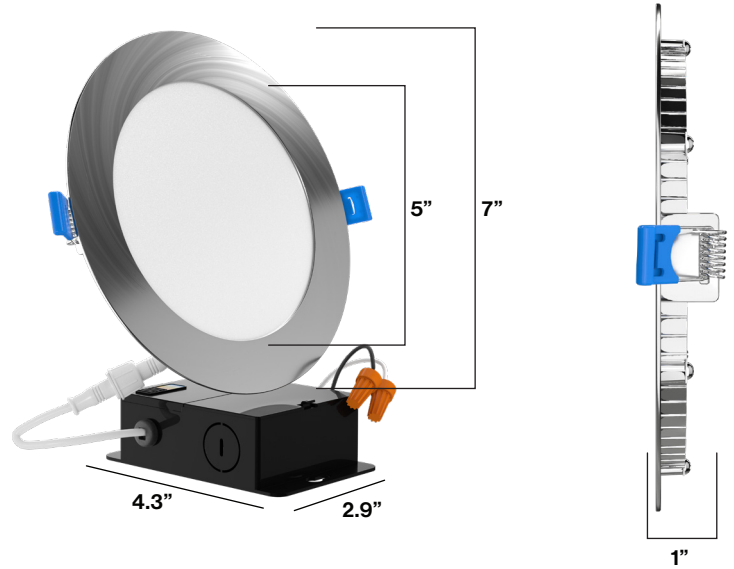

LED SLIM SELECTABLE DOWNLIGHT

Experience personalized lighting with this dimmable slim downlight with a luxurious nickel trim & vibrant temperatures (2700K, 3000K, 4000K, 5000K). Set the perfect ambience in living spaces, kitchens, bedrooms, & more. IC- rated junction box & spring-loaded brackets make setup simple & insulation-safe.

MODELS

DL_SL6-NK-2750K

LIGHT DISTRIBUTION ANGLE

NOTE: The curves indicate the illuminated area and the average illumination at different distances.

CERTIFICATIONS

SPECIFICATIONS

Voltage	120 V
Wattage	14 W
Current	0.11 A
Power Factor	0.90

LIGHTING PERFORMANCE

Lumens	850 lm
Equivalency	120 W
Frequency	60 Hz
Color Rendering Index	90
Beam Angle	90°
Dimmable	Yes
Efficacy	86 lm/w
Color Temperature	2700K/3000K/3500K/ 4000K/5000K

ENVIRONMENT

Operating Temperature	4° F - 113° F
Moisture Rating	Damp