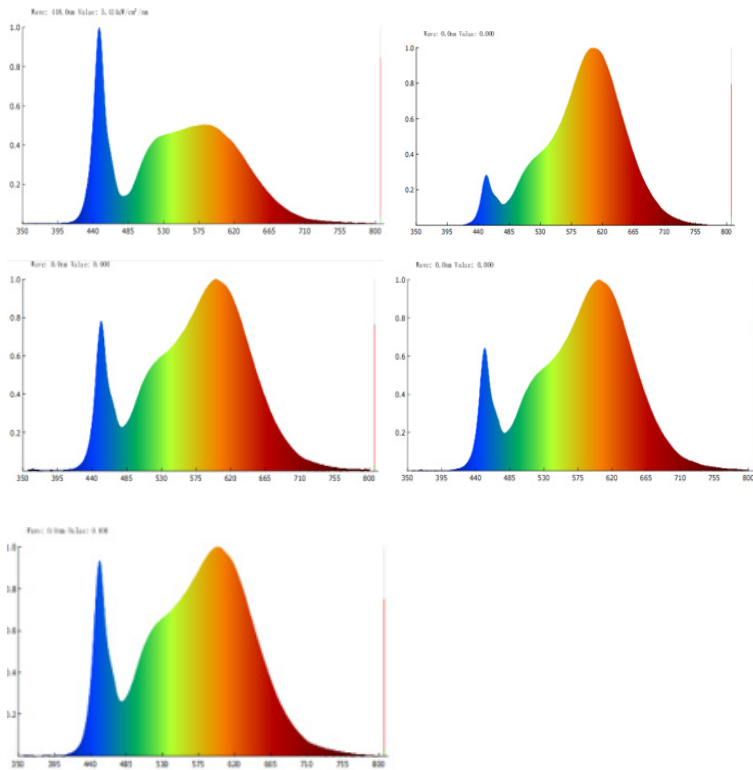

LED SLIM SELECTABLE DOWNLIGHT

Experience personalized lighting with this dimmable slim downlight with a luxurious nickel trim & vibrant temperatures (2700K, 3000K, 4000K, 5000K). Set the perfect ambience in living spaces, kitchens, bedrooms, & more. IC- rated junction box & spring-loaded brackets make setup simple & insulation-safe.

MODELS

DL_SL6-NK-2750K

LIGHT DISTRIBUTION ANGLE

NOTE: The curves indicate the illuminated area and the average illumination at different distances.

CERTIFICATIONS

SPECIFICATIONS

Voltage	120 V
Wattage	14 W
Current	0.11 A
Power Factor	0.90

LIGHTING PERFORMANCE

Lumens	850 lm
Equivalency	120 W
Frequency	60 Hz
Color Rendering Index	90
Beam Angle	90°
Dimmable	Yes
Efficacy	86 lm/w
Color Temperature	2700K/3000K/3500K/ 4000K/5000K

ENVIRONMENT

Operating Temperature	4° F - 113° F
Moisture Rating	Damp