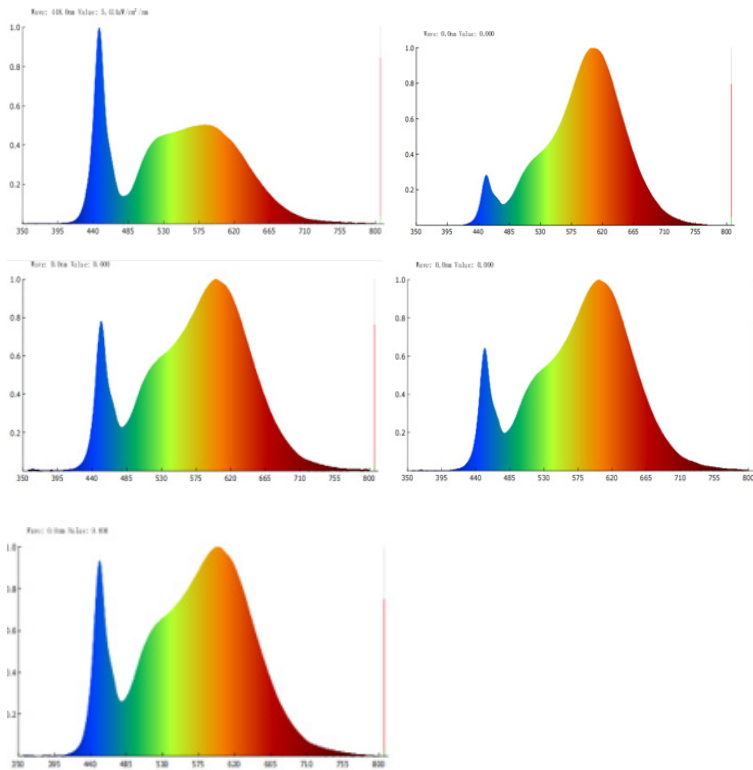

LED SLIM SELECTABLE DOWNLIGHT

Experience personalized lighting with this dimmable slim downlight with a stunning bronze trim & vibrant temperatures (2700K, 3000K, 4000K, 5000K). Set the perfect ambience in living spaces, kitchens, bedrooms, & more. IC- rated junction box & spring-loaded brackets make setup simple & insulation-safe.

MODELS

DL_SL6-BR-2750K

LIGHT DISTRIBUTION ANGLE

NOTE: The curves indicate the illuminated area and the average illumination at different distances.

CERTIFICATIONS

SPECIFICATIONS

| | |
|--------------|--------|
| Voltage | 120 V |
| Wattage | 14 W |
| Current | 0.11 A |
| Power Factor | 0.90 |

LIGHTING PERFORMANCE

| | |
|-----------------------|-----------------------------------|
| Lumens | 850 lm |
| Equivalency | 120 W |
| Frequency | 60 Hz |
| Color Rendering Index | 90 |
| Beam Angle | 90° |
| Dimmable | Yes |
| Efficacy | 86 lm/w |
| Color Temperature | 2700K/3000K/3500K/ 4000K/5000K |