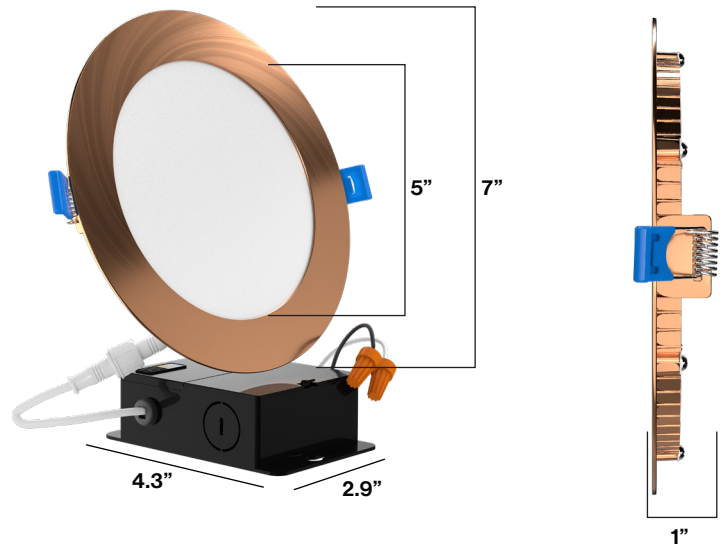

MODELS

DL_SL6-BR-2750K

LIGHT DISTRIBUTION ANGLE

NOTE: The curves indicate the illuminated area and the average illumination at different distances.

CERTIFICATIONS

SPECIFICATIONS

| | |
|--------------|--------|
| Voltage | 120 V |
| Wattage | 14 W |
| Current | 0.11 A |
| Power Factor | 0.90 |