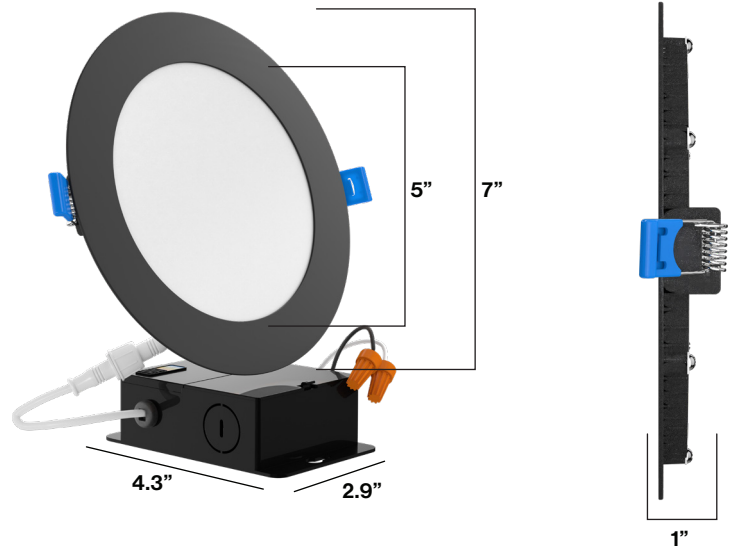

SPECIFICATIONS

Voltage	120 V
Wattage	14 W
Current	0.11 A
Power Factor	0.90

LIGHTING PERFORMANCE

Lumens	850 lm
Equivalency	120 W
Frequency	60 Hz
Color Rendering Index	90
Beam Angle	90°
Dimmable	Yes
Efficacy	86 lm/w
Color Temperature	2700K/3000K/3500K/ 4000K/5000K

ENVIRONMENT

Operating Temperature	4° F - 113° F
Moisture Rating	Damp

CONSTRUCTION

Housing Material	Plastic
Weight	0.66 lbs

LIFETIME

Average Lifetime	50,000 hrs
Warranty	7 Years