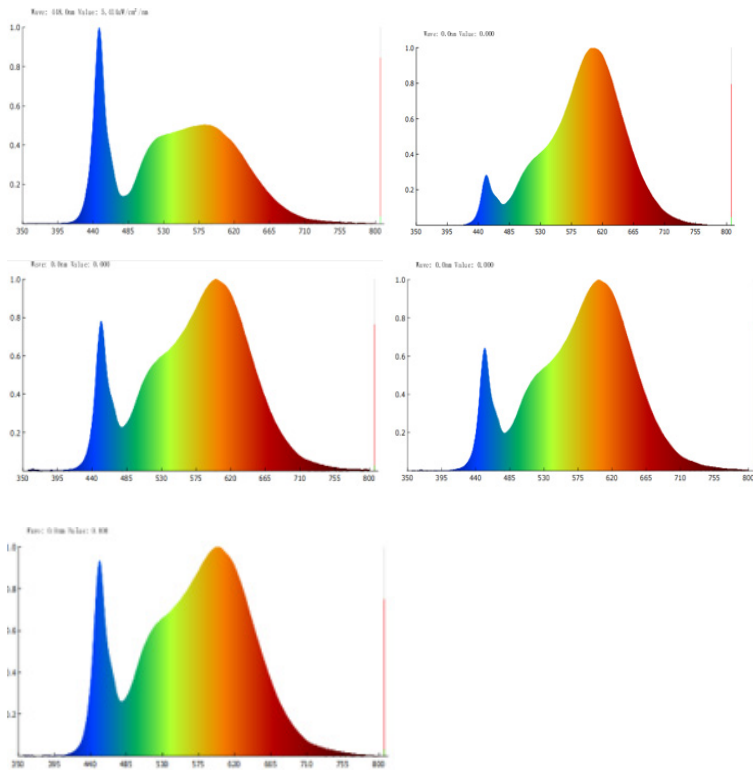

# LED SLIM SELECTABLE DOWNLIGHT

Experience personalized lighting with this dimmable slim downlight with a stylish black trim & vibrant temperatures (2700K, 3000K, 4000K, 5000K). Set the perfect ambience in living spaces, kitchens, bedrooms, & more. IC- rated junction box & spring-loaded brackets make setup simple & insulation-safe.

## LIGHT DISTRIBUTION ANGLE

**NOTE:** The curves indicate the illuminated area and the average illumination at different distances.

## LIGHTING PERFORMANCE

Lumens	850 lm
Equivalency	120 W
Frequency	60 Hz
Color Rendering Index	90
Beam Angle	90°
Dimmable	Yes
Efficacy	86 lm/w
Color Temperature	2700K/3000K/3500K/ 4000K/5000K