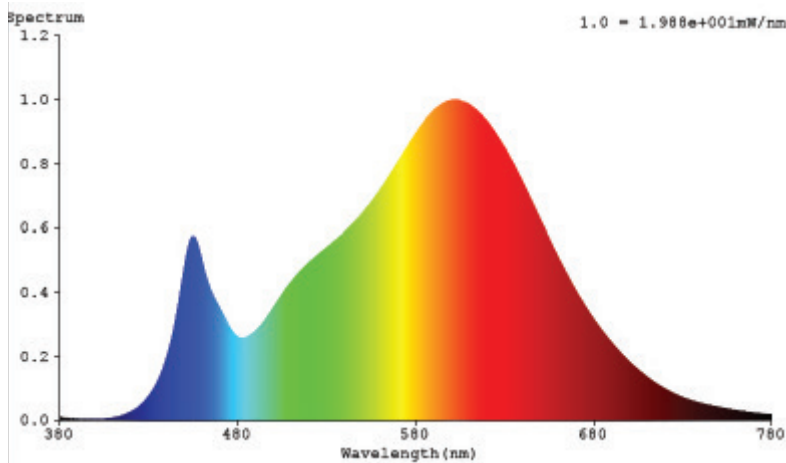

6" SLIM LED DOWNLIGHT

Easy to install with slender lines, this IC rated 6" Slim requires only a 2" minimum clearance and features a smooth trim for a seamless look. J-Box is included. A 75W equivalent, this 6" slim consumes only 14W. Use the Slim around or near joists in small ceiling spac-es. Will fit soffit to double drywall ceilings. No can needed!

MODELS

DL_SL6-14W

LIGHT DISTRIBUTION ANGLE

SPECTRUM DISTRIBUTION

3.3 SDCM

CIE1931 Chromaticity Diagram

x=0.434 y=0.403 LED/3000K

CERTIFICATIONS

SPECIFICATIONS

Voltage	120V
Wattage	14W
Current	0.126A
Power Factor	0.90

LIGHTING PERFORMANCE

Lumens	850LM
Equivalency	75W
Frequency	60 Hz
Color Rendering Index	80 CRI
Beam Angle	90°
Dimmable	Yes
Efficacy	60 lm/w
Color Temperature	2700K/3000K/4000K /5000K/6000K