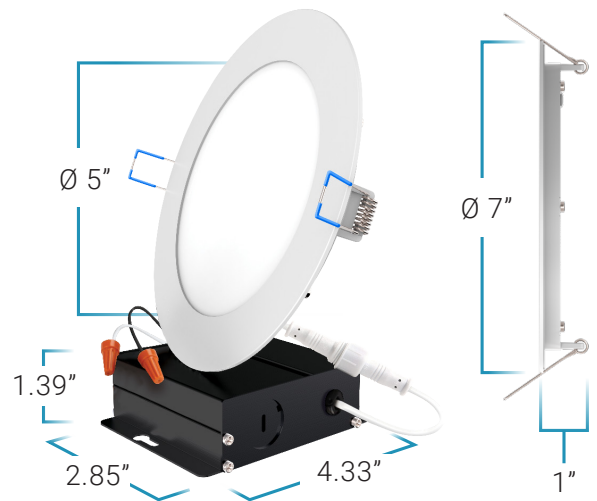

6" SLIM LED DOWNLIGHT

Easy to install with slender lines, this IC rated 6" Slim requires only a 2" minimum clearance and features a smooth trim for a seamless look. J-Box is included. A 75W equivalent, this 6" slim consumes only 14W. Use the Slim around or near joists in small ceiling spac-es. Will fit soffit to double drywall ceilings. No can needed!

MODELS

DL_SL6-14W

LIGHT DISTRIBUTION ANGLE

SPECTRUM DISTRIBUTION

3.3 SDCM

CIE1931 Chromaticity Diagram

x=0.434 y=0.403 LED/3000K

CERTIFICATIONS

SPECIFICATIONS

Voltage	120V
Wattage	14W
Current	0.126A
Power Factor	0.90

LIGHTING PERFORMANCE

Lumens	850LM
Equivalency	75W
Frequency	60 Hz
Color Rendering Index	80 CRI
Beam Angle	90°
Dimmable	Yes
Efficacy	60 lm/w
Color Temperature	2700K/3000K/4000K /5000K/6000K