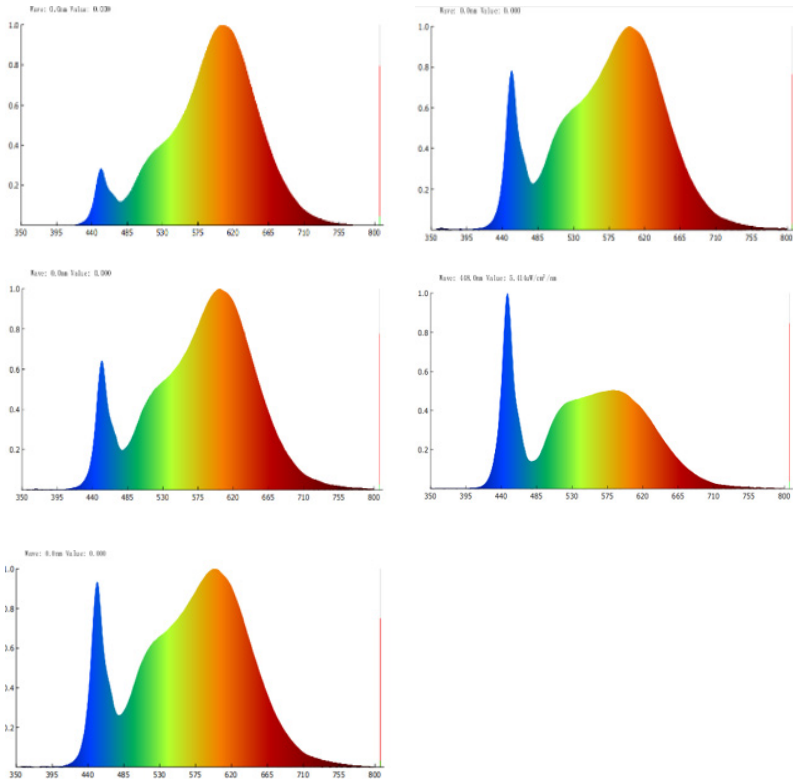

4" SMART LED NIGHTLIGHT SLIM

See the difference with the Smart LED 4" Slim Nightlight by Sunco. Set your preferred mood or décor by selecting a range of color temperatures for your space. Configuring the dimming level also creates a soft, glare-free spotlight for visual comfort.

MODELS

DL_SL4_S_NL-WH-2750K

LIGHT DISTRIBUTION ANGLE

NOTE: The curves indicate the illuminated area and the average illumination at different distances.

CERTIFICATIONS

SPECIFICATIONS

Voltage	120V
Wattage	11W
Current	0.07A
Power Factor	0.90

LIGHTING PERFORMANCE

Lumens	800 lm
Equivalency	110W
Frequency	60Hz
Color Rendering Index	90
Beam Angle	90°
Dimmable	Yes
Efficacy	73 lm/w
Color Temperature	2700K/3000K/ 4000K/5000K

ENVIRONMENT

Operating Temperature	4° F - 113° F
Moisture Rating	Damp