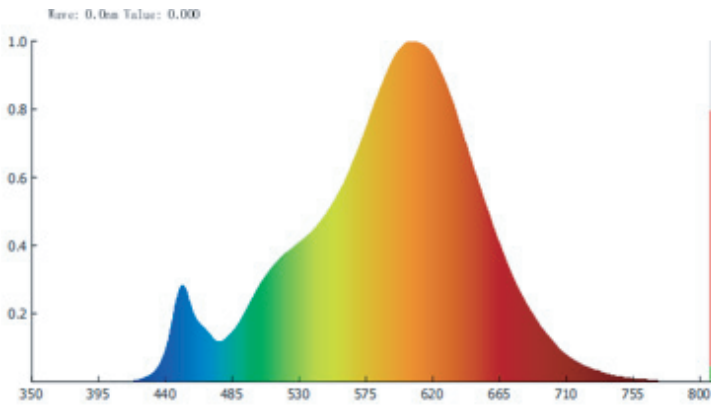

4" LED SELECTABLE SLIM WITH NIGHTLIGHT

Experience vibrant task lighting during the day, and cozy illumination at night. Toggle your wall switch on/off/on to activate a relaxing nightlight mode, and select from 5 color temperatures to set the perfect tone in any setting.

MODELS

DL_SL4_NL-WH-2750K

LIGHT DISTRIBUTION ANGLE

NOTE: The curves indicate the illuminated area and the average illumination at different distances.

CERTIFICATIONS

SPECIFICATIONS

Voltage	120-277VAC
Wattage	11W
Current	0.07A
Power Factor	0.90

LIGHTING PERFORMANCE

Lumens	900LM
Equivalency	110W
Color Temperature	2700K-6500K
Color Rendering Index	90
Beam Angle	90°
Dimmable	Yes
Efficacy	73LM/W
Frequency	60Hz

ENVIRONMENT

Operating Temperature	4°F - 113°F
Moisture Rating	Damp