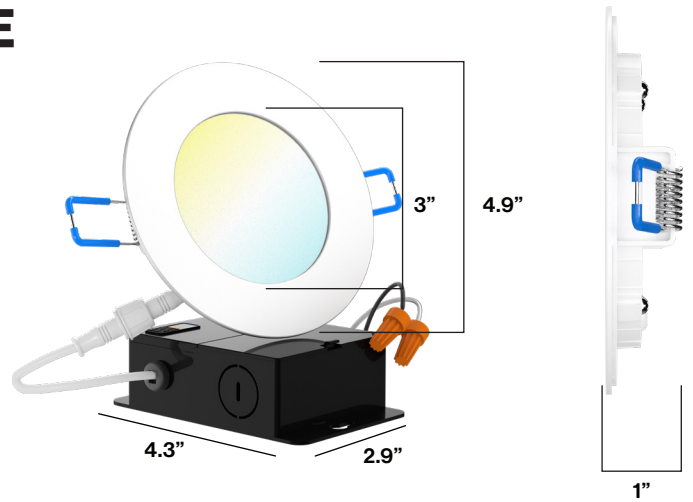

SPECIFICATIONS

Voltage	120V
Wattage	10W
Current	0.07A
Power Factor	0.90

LIGHTING PERFORMANCE

Lumens	800 lm
Equivalency	80W
Frequency	60 HZ
Color Rendering Index	90
Beam Angle	90°
Dimmable	Yes
Efficacy	85 lm/w
Color Temperature	2700K/3000K/3500K/ 4000K/5000K

ENVIRONMENT

Operating Temperature	4°F - 113°F
Moisture Rating	Damp Rated

CONSTRUCTION

Housing Material	Plastic
Weight	0.41 lbs

LIFETIME

Average Lifetime	50,000 hrs
Warranty	7 Years