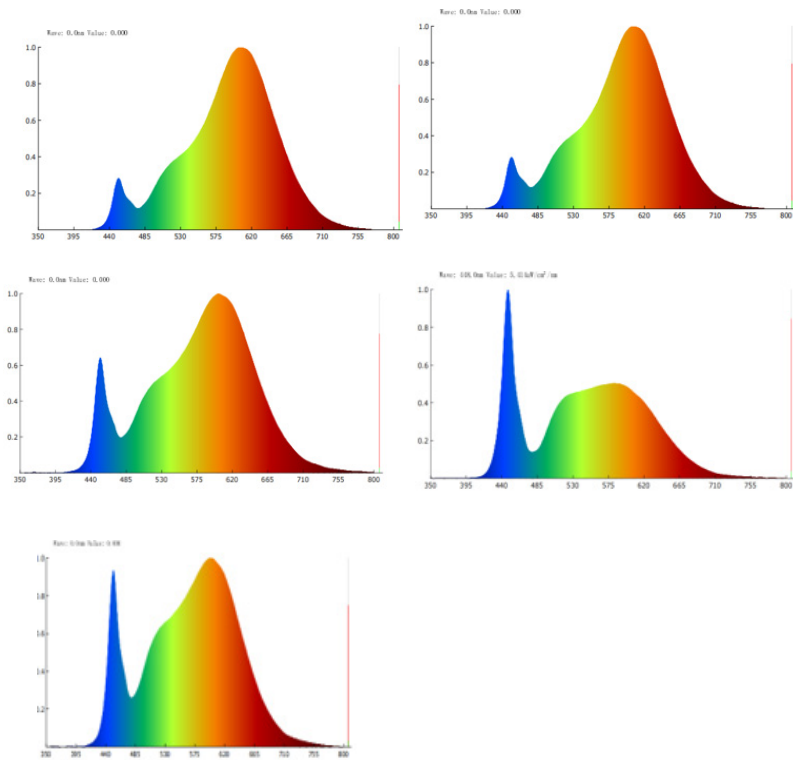

# 4" HIGH LUMEN SELECTABLE SLIM DOWNLIGHT

Illuminate your surroundings and enjoy a well-lit environment in any room. The 4" High Lumen Selectable Slim offers remarkable lumen output and vibrant color temperatures (2700K, 3000K, 3500K, 4000K, 5000K) to suit your specific lighting needs. The IC-rated junction box and spring-loaded brackets ensure easy setup and insulation safety, making it a hassle-free choice.

## LIGHT DISTRIBUTION ANGLE

**NOTE:** The curves indicate the illuminated area and the average illumination at different distances.