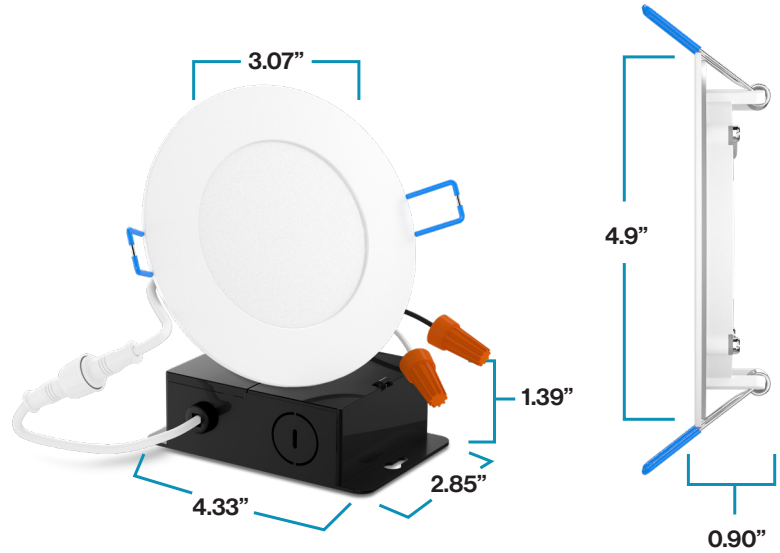

SPECIFICATIONS

Voltage	120V
Wattage	10W
Current	0.090A
Power Factor	0.9

LIGHTING PERFORMANCE

Lumens	650 lm
Equivalency	60W
Frequency	60 Hz
Color Rendering Index	80
Beam Angle	90°
Dimmable	Yes
Efficacy	60 lm/w
Color Temperature	2700K/3000K/3500K 4000K/5000K

ENVIRONMENT

Operating Temperature	4°F - 104°F
Moisture Rating	Damp

CONSTRUCTION

Housing Material	Polycarbonate
Weight	0.68 lbs

LIFETIME

Average Lifetime	35,000+ hrs
Warranty	7 Years