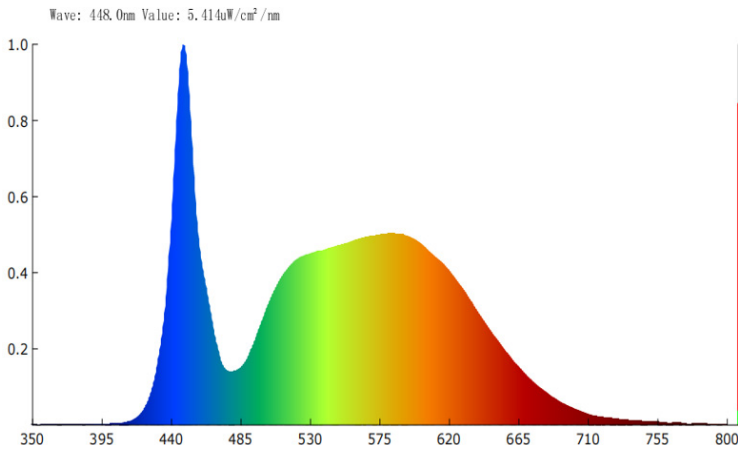

# SLIM 4" LED DOWNLIGHT

The IC rated All in One Recessed LED 4" Slim Light with smooth trim offers a fast install. It only requires a 2" clearance in your ceiling space. The slim profile of this product design easily fits around or near joists.

## LIGHT DISTRIBUTION ANGLE

## SPECIFICATIONS

Voltage	120V
Wattage	10W
Current	0.090A
Power Factor	0.9

## LIGHTING PERFORMANCE

Lumens	650 lm
Equivalency	60W
Frequency	60 Hz
Color Rendering Index	80
Beam Angle	90°
Dimmable	Yes
Efficacy	60 lm/w
Color Temperature	2700K/3000K/3500K 4000K/5000K