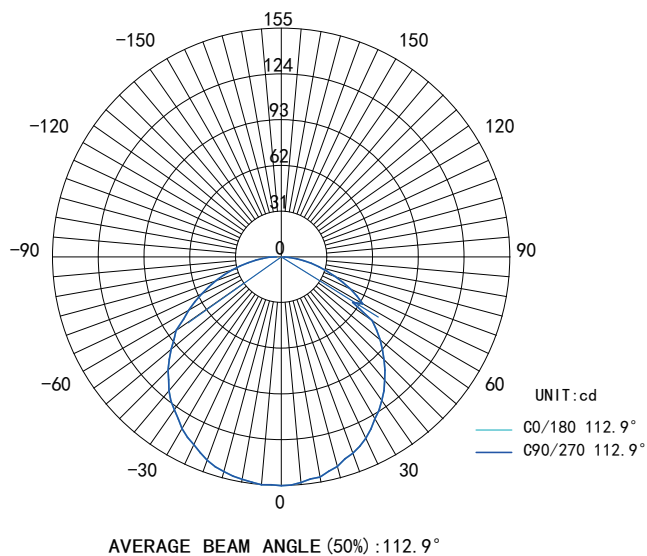

3" Slim Down Light w/ Nightlight

Add a touch of brightness to your indoor space with the 3" Down Light with Nightlight by Sunco. Receive greater coverage with softer, diffused light and apply the nightlight feature for a darker ambiance. Dimming levels range from 10%-100%, and its grooved interior creates a nice touch to your environment.

MODELS

DL_SL3-NL-WH-2760K

LIGHT DISTRIBUTION ANGLE

NOTE: The curves indicate the illuminated area and the average illumination at different distances.

CERTIFICATIONS

SPECIFICATIONS

| | |
|--------------|------|
| Voltage | 120V |
| Wattage | 6w |
| Power Factor | 0.8 |

LIGHTING PERFORMANCE

| | |
|----------------|-----------------------------------|
| Lumens | 500lm |
| CRI | 80 |
| Beam Angle | 90° |
| Dimmable | YES |
| Efficacy | 83.33lm/w |
| Frequency | 60HZ |
| Selectable CCT | 2700K, 3000K, 4000K, 5000K, 6000K |