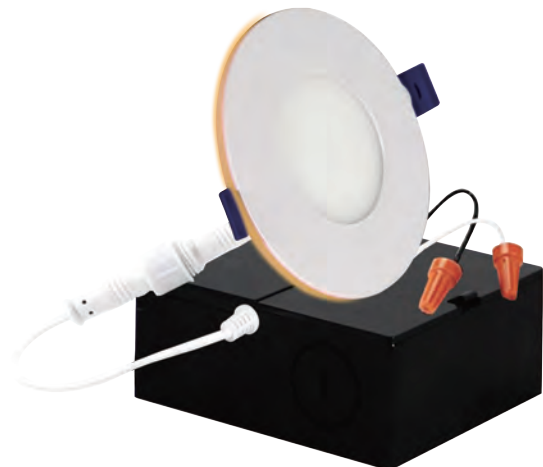

3" Slim Down Light w/ Nightlight

Add a touch of brightness to your indoor space with the 3" Down Light with Nightlight by Sunco. Receive greater coverage with softer, diffused light and apply the nightlight feature for a darker ambiance. Dimming levels range from 10%-100%, and its grooved interior creates a nice touch to your environment.

MODELS

DL_SL3-NL-WH-2760K

LIGHT DISTRIBUTION ANGLE

NOTE: The curves indicate the illuminated area and the average illumination at different distances.

CERTIFICATIONS

SPECIFICATIONS

| | |
|--------------|------|
| Voltage | 120V |
| Wattage | 6w |
| Power Factor | 0.8 |

LIGHTING PERFORMANCE

| | |
|----------------|-----------------------------------|
| Lumens | 500lm |
| CRI | 80 |
| Beam Angle | 90° |
| Dimmable | YES |
| Efficacy | 83.33lm/w |
| Frequency | 60HZ |
| Selectable CCT | 2700K, 3000K, 4000K, 5000K, 6000K |