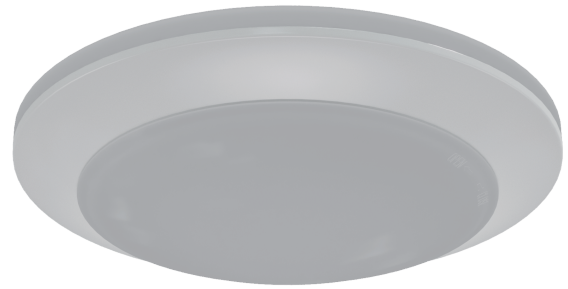

SPECIFICATIONS

Voltage	120V
Wattage	13W
Power Factor	≥0.7

LIGHTING PERFORMANCE

Lumens	1200lm for main light, 50-60lm for night light
Selectable CCT	2700K, 3000K, 4000K, 5000K, 6000K
CRI	80
Beam Angle	Around 110°
Dimmable	YES
Efficacy	92lm/w
Frequency	60HZ

ENVIRONMENT

Operating Temperature	-4°F - 104°F
Moisture Rating	Damp Location

CONSTRUCTION

Housing Material	Steel + Plastic
Weight	0.66 lbs

LIFETIME

Average Lifetime	50000 Hrs
Warranty	7 Years