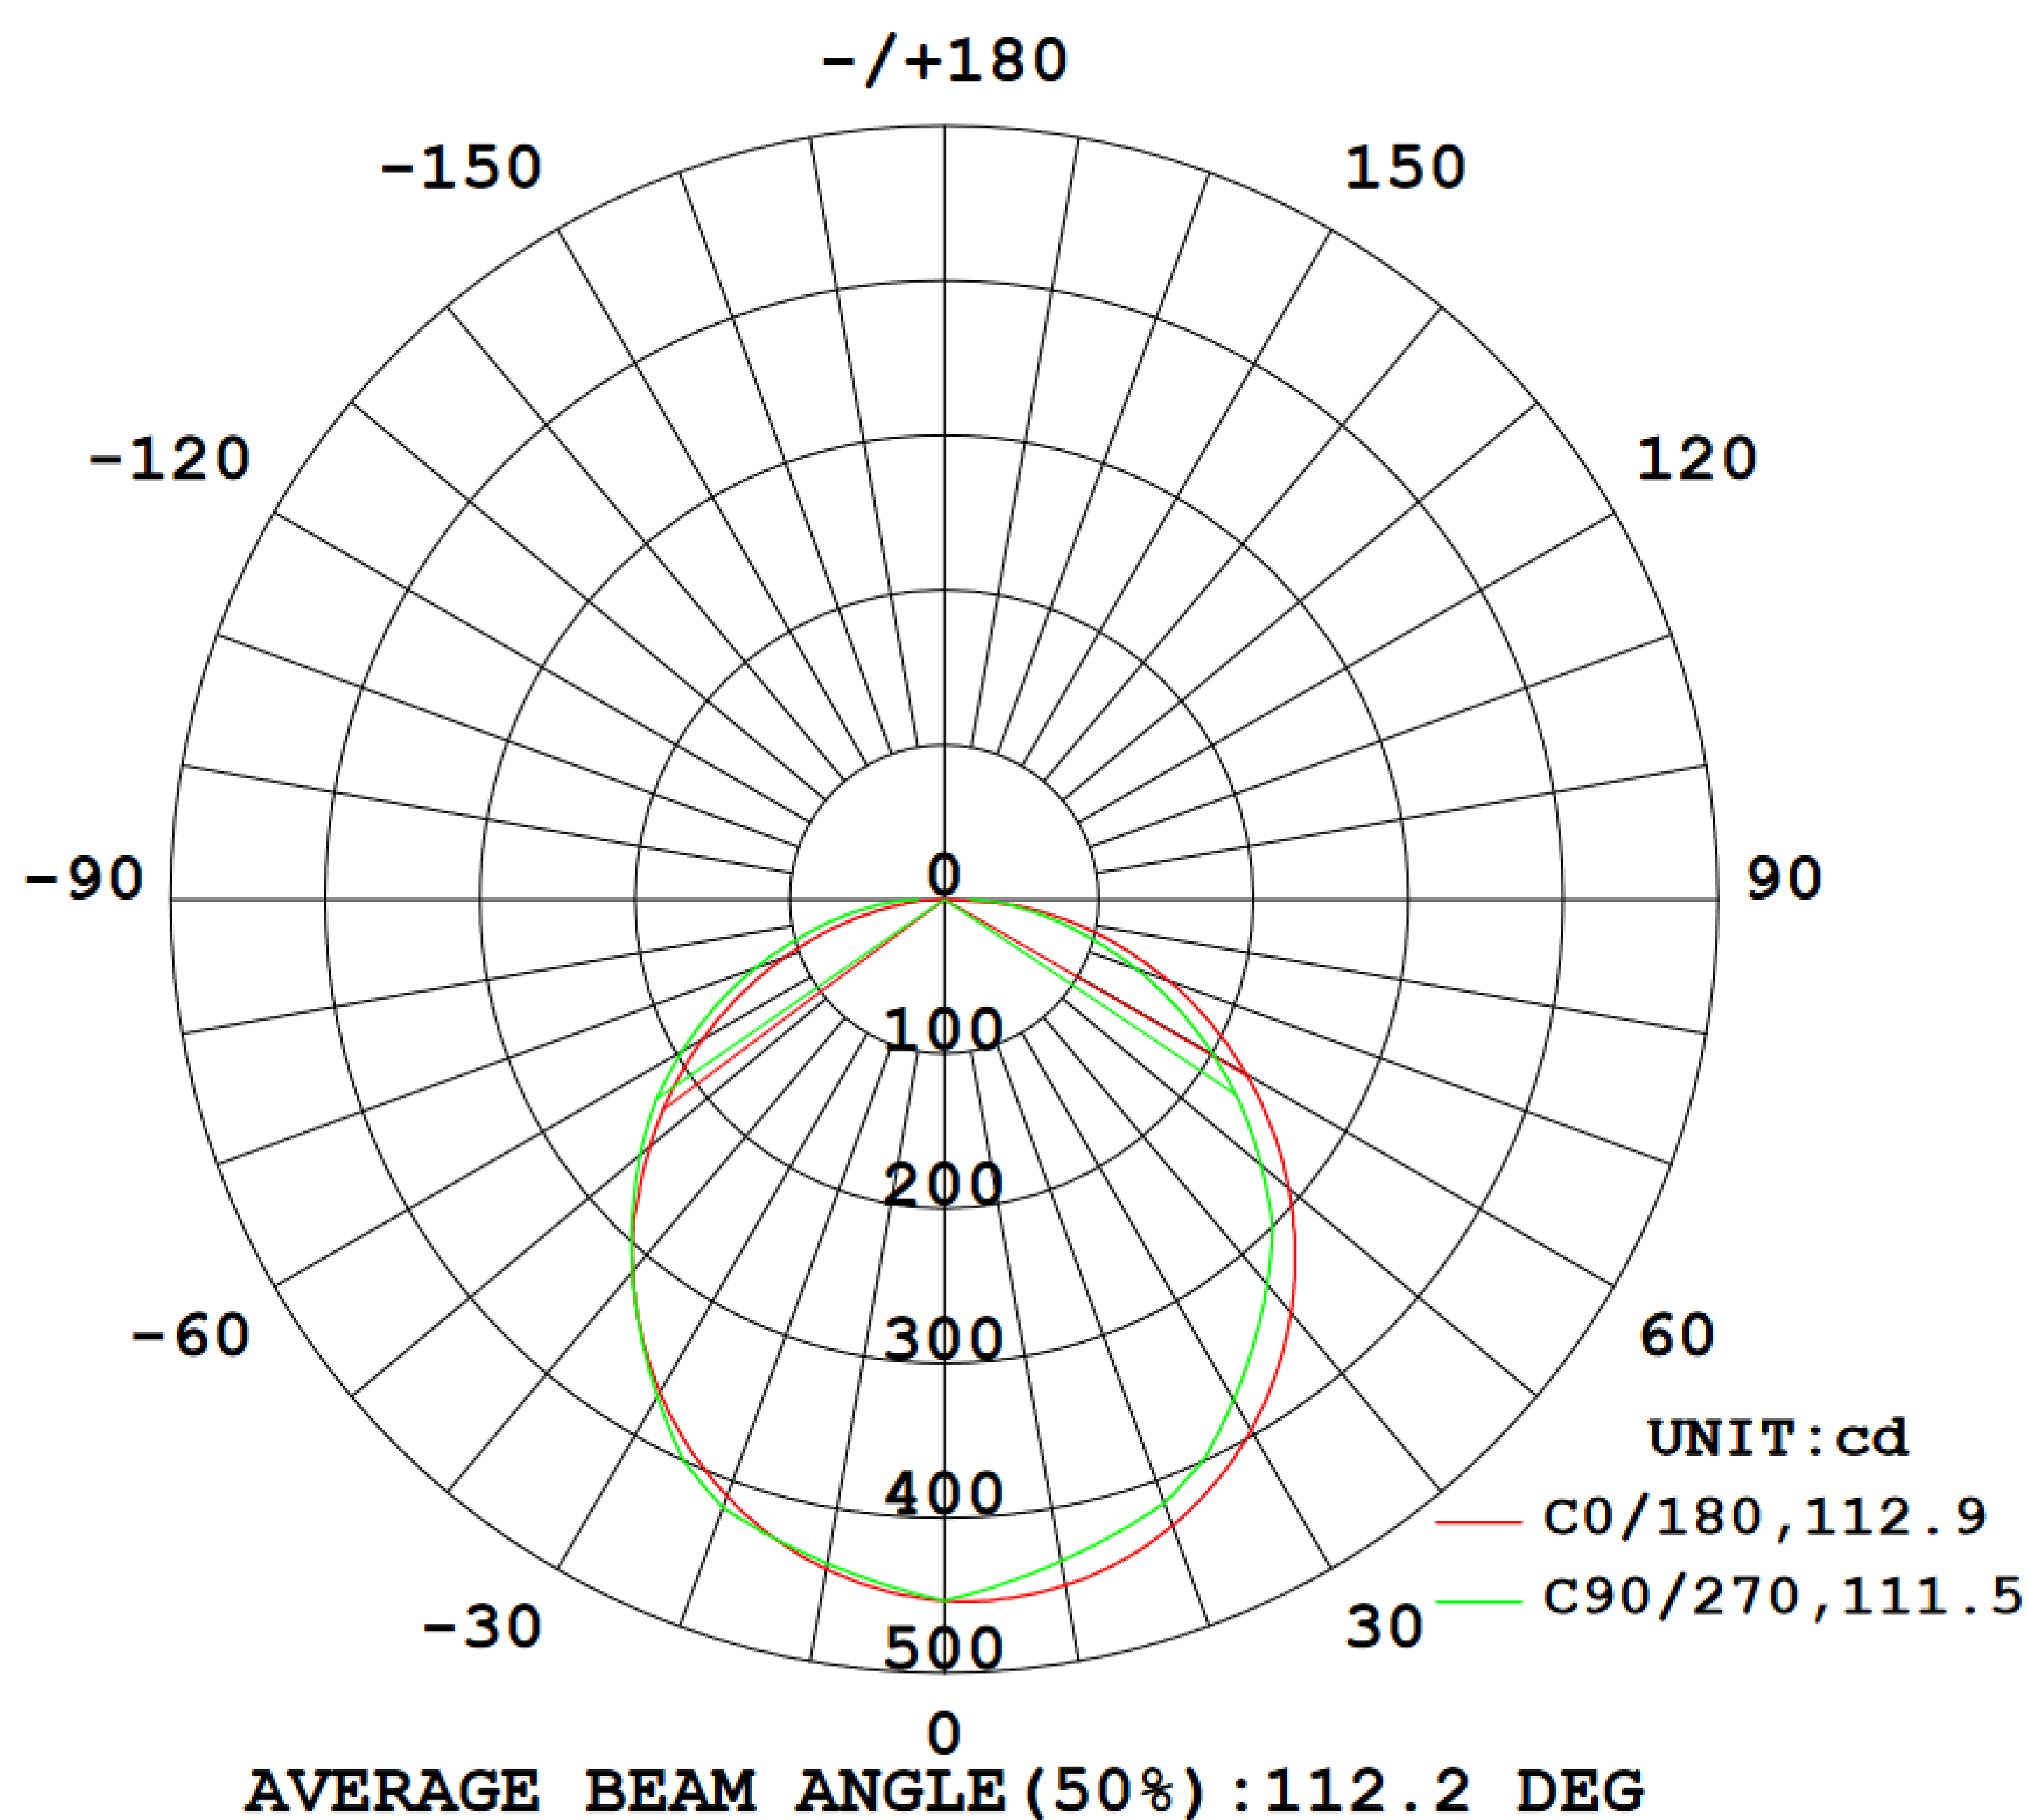

## LED 6" High-Output Selectable Disk Downlight

Enhance your space with our LED 6" High-Output Disk Downlight! This sleek design boasts a recessed LED downlight that delivers outstanding color rendering (CRI 90+) and offers a versatile range of color temperature options (2700K/3000K/4000K/5000K/6000K) to suit any ambiance or environment. Illuminate your world with precision and style using our LED 6" High-Output Disk Downlight.

### MODELS

DL\_DK6\_HO-WH-2700K DL\_DK6\_HO-WH-4000K DL\_DK6\_HO-WH-6000K  
DL\_DK6\_HO-WH-3000K DL\_DK6\_HO-WH-5000K DL\_DK6\_HO-WH-2760K

### LIGHT DISTRIBUTION ANGLE

NOTE: The curves indicate the illuminated area and the average illumination at different distances.

### SPECIFICATIONS

Voltage	120V
Wattage	18W
Power Factor	0.9