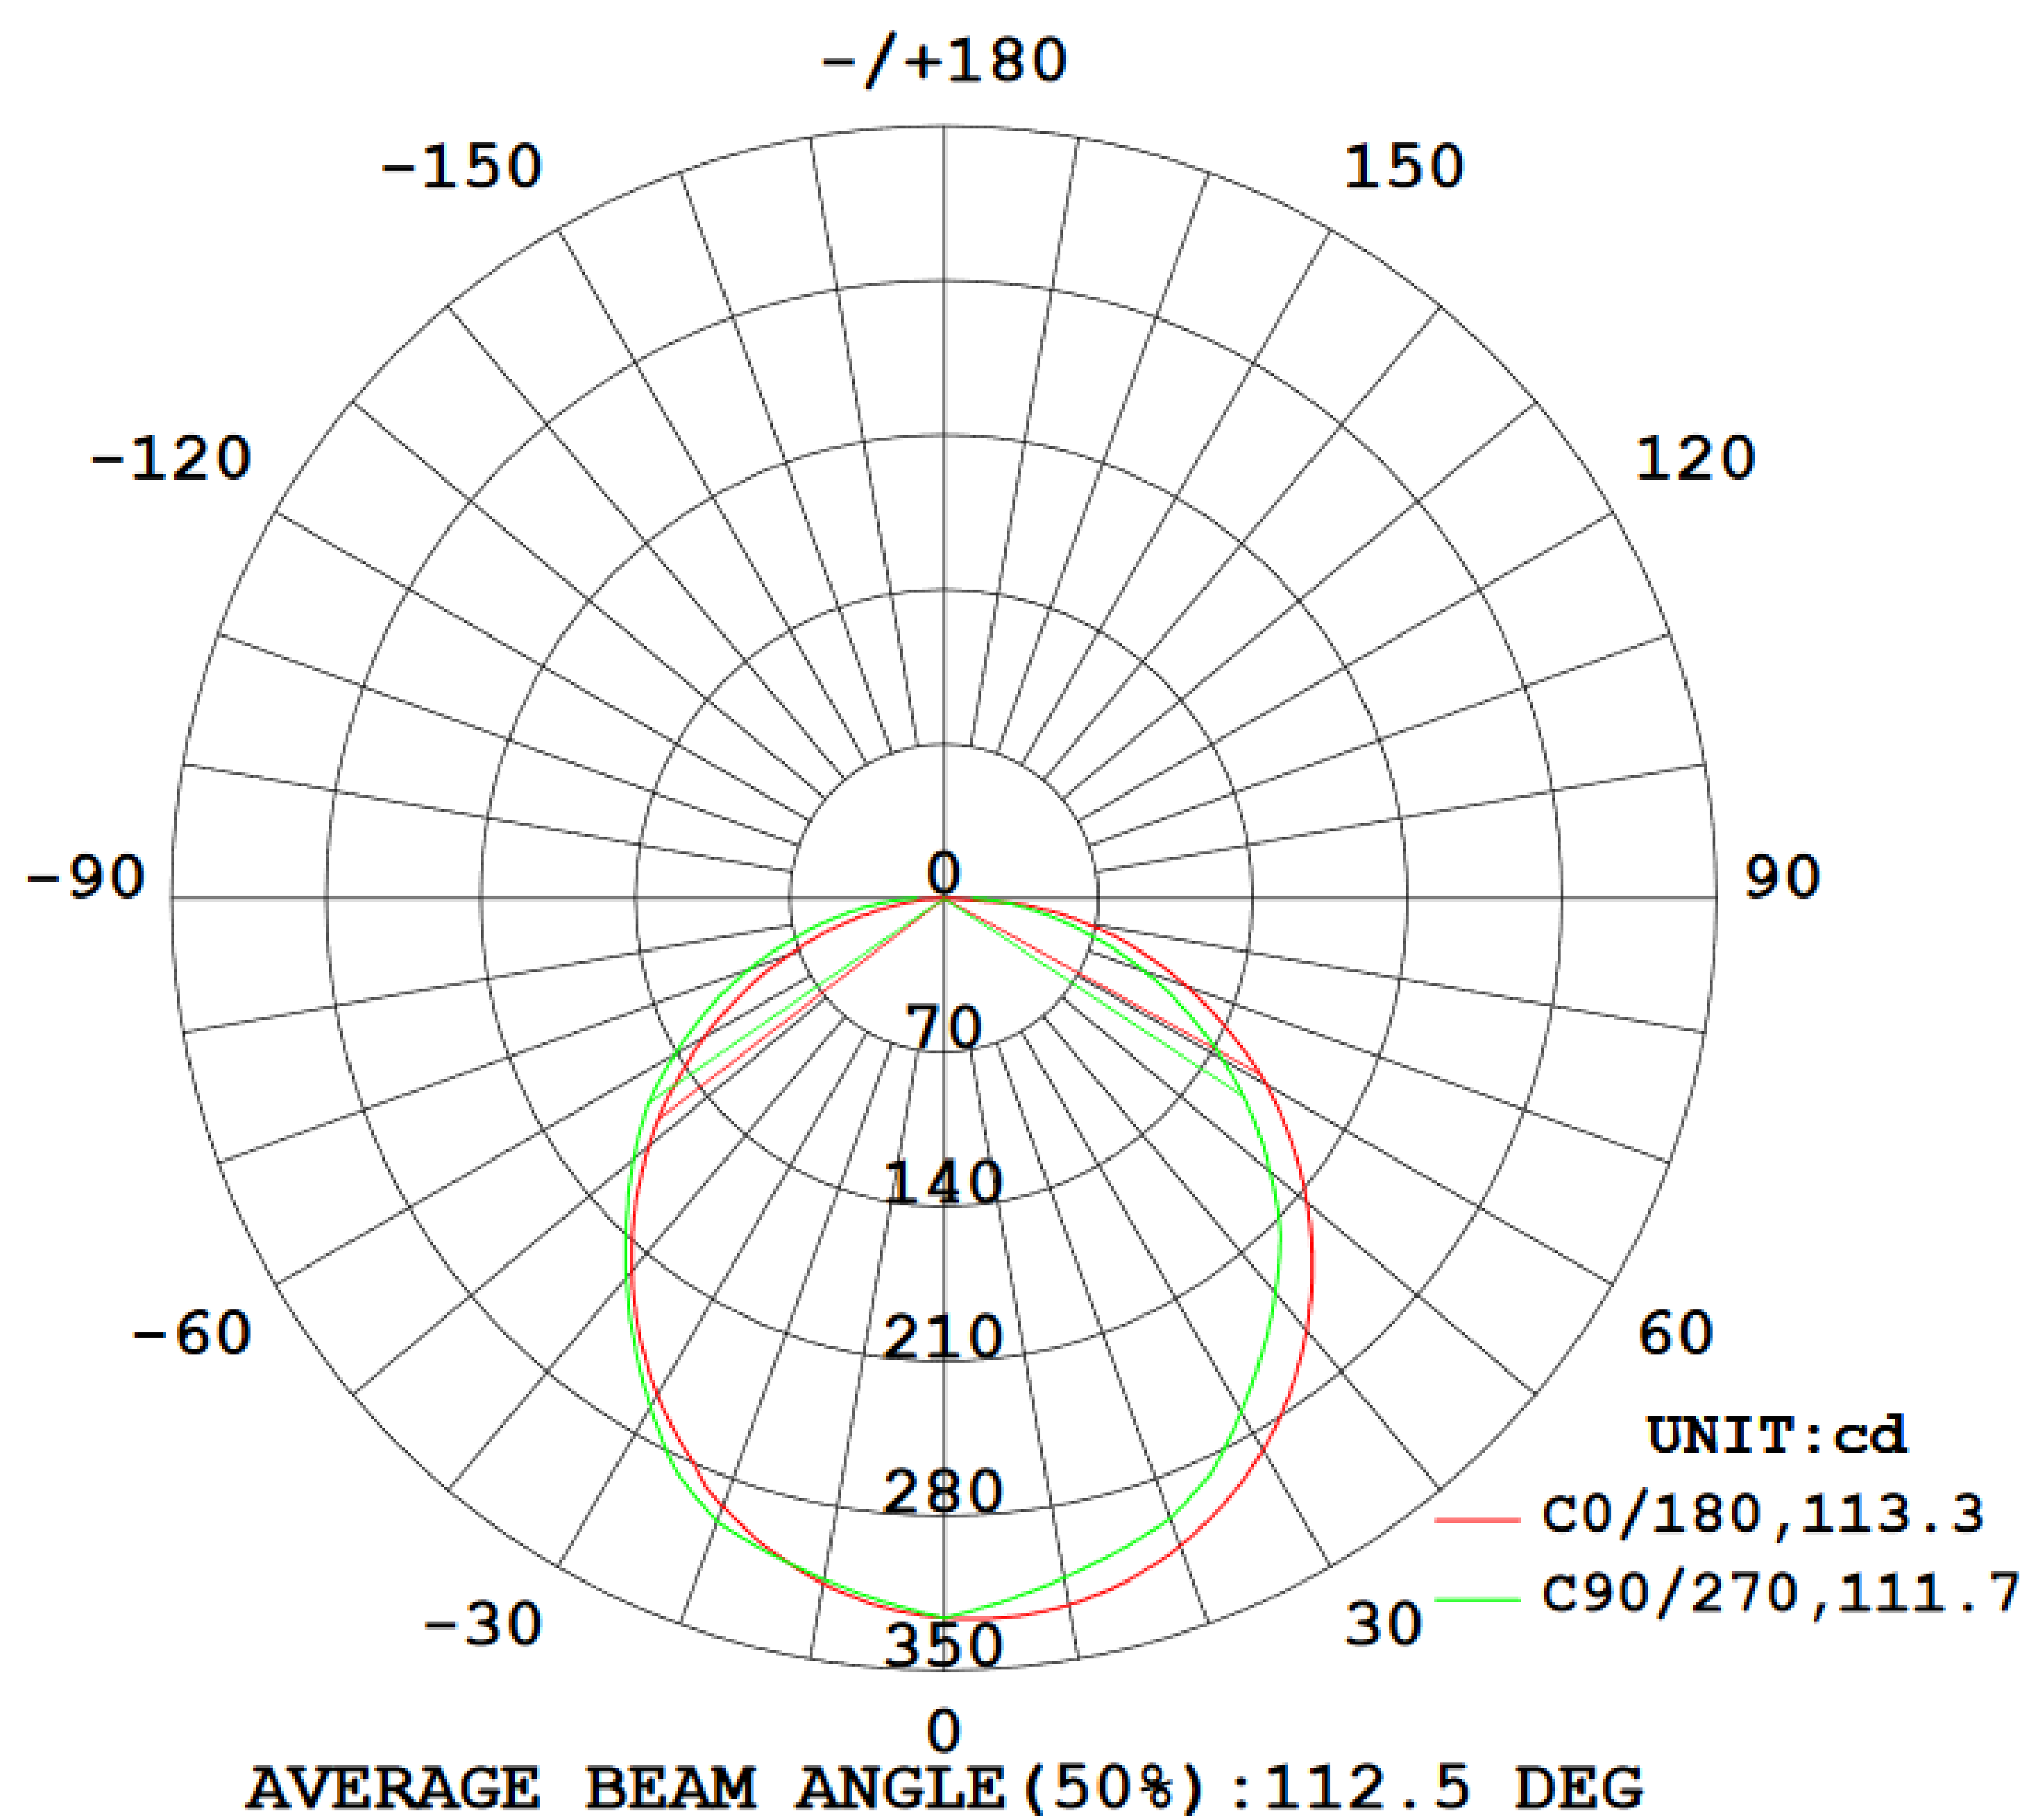

LED 6" Disk Downlight (Black)

Enhance your space with our LED 6" Disk Downlight! This sleek design boasts a recessed LED downlight that delivers outstanding color rendering (CRI 90+) and offers a versatile range of color temperature options (3000K/4000K/5000K/6000K/6500K) to suit any ambiance or environment. Illuminate your world with precision and style using our LED 6" Disk Downlight.

MODELS

DL_DK6_BK-2700K DL_DK6_BK-4000K DL_DK6_BK-6000K
DL_DK6_BK-3000K DL_DK6_BK-5000K DL_DK6_BK-2760K

LIGHT DISTRIBUTION ANGLE

NOTE: The curves indicate the illuminated area and the average illumination at different distances.

CERTIFICATIONS

SPECIFICATIONS

Voltage	120V
Wattage	15W
Power Factor	0.9

LIGHTING PERFORMANCE

Lumens	1050lm
Equivalency	100W
Frequency	50/60Hz
CRI	90
Beam Angle	110°
Dimmable	Yes
Efficacy	70lm/w
Color Temperature	2700K/3000K/4000K /5000K/6000K