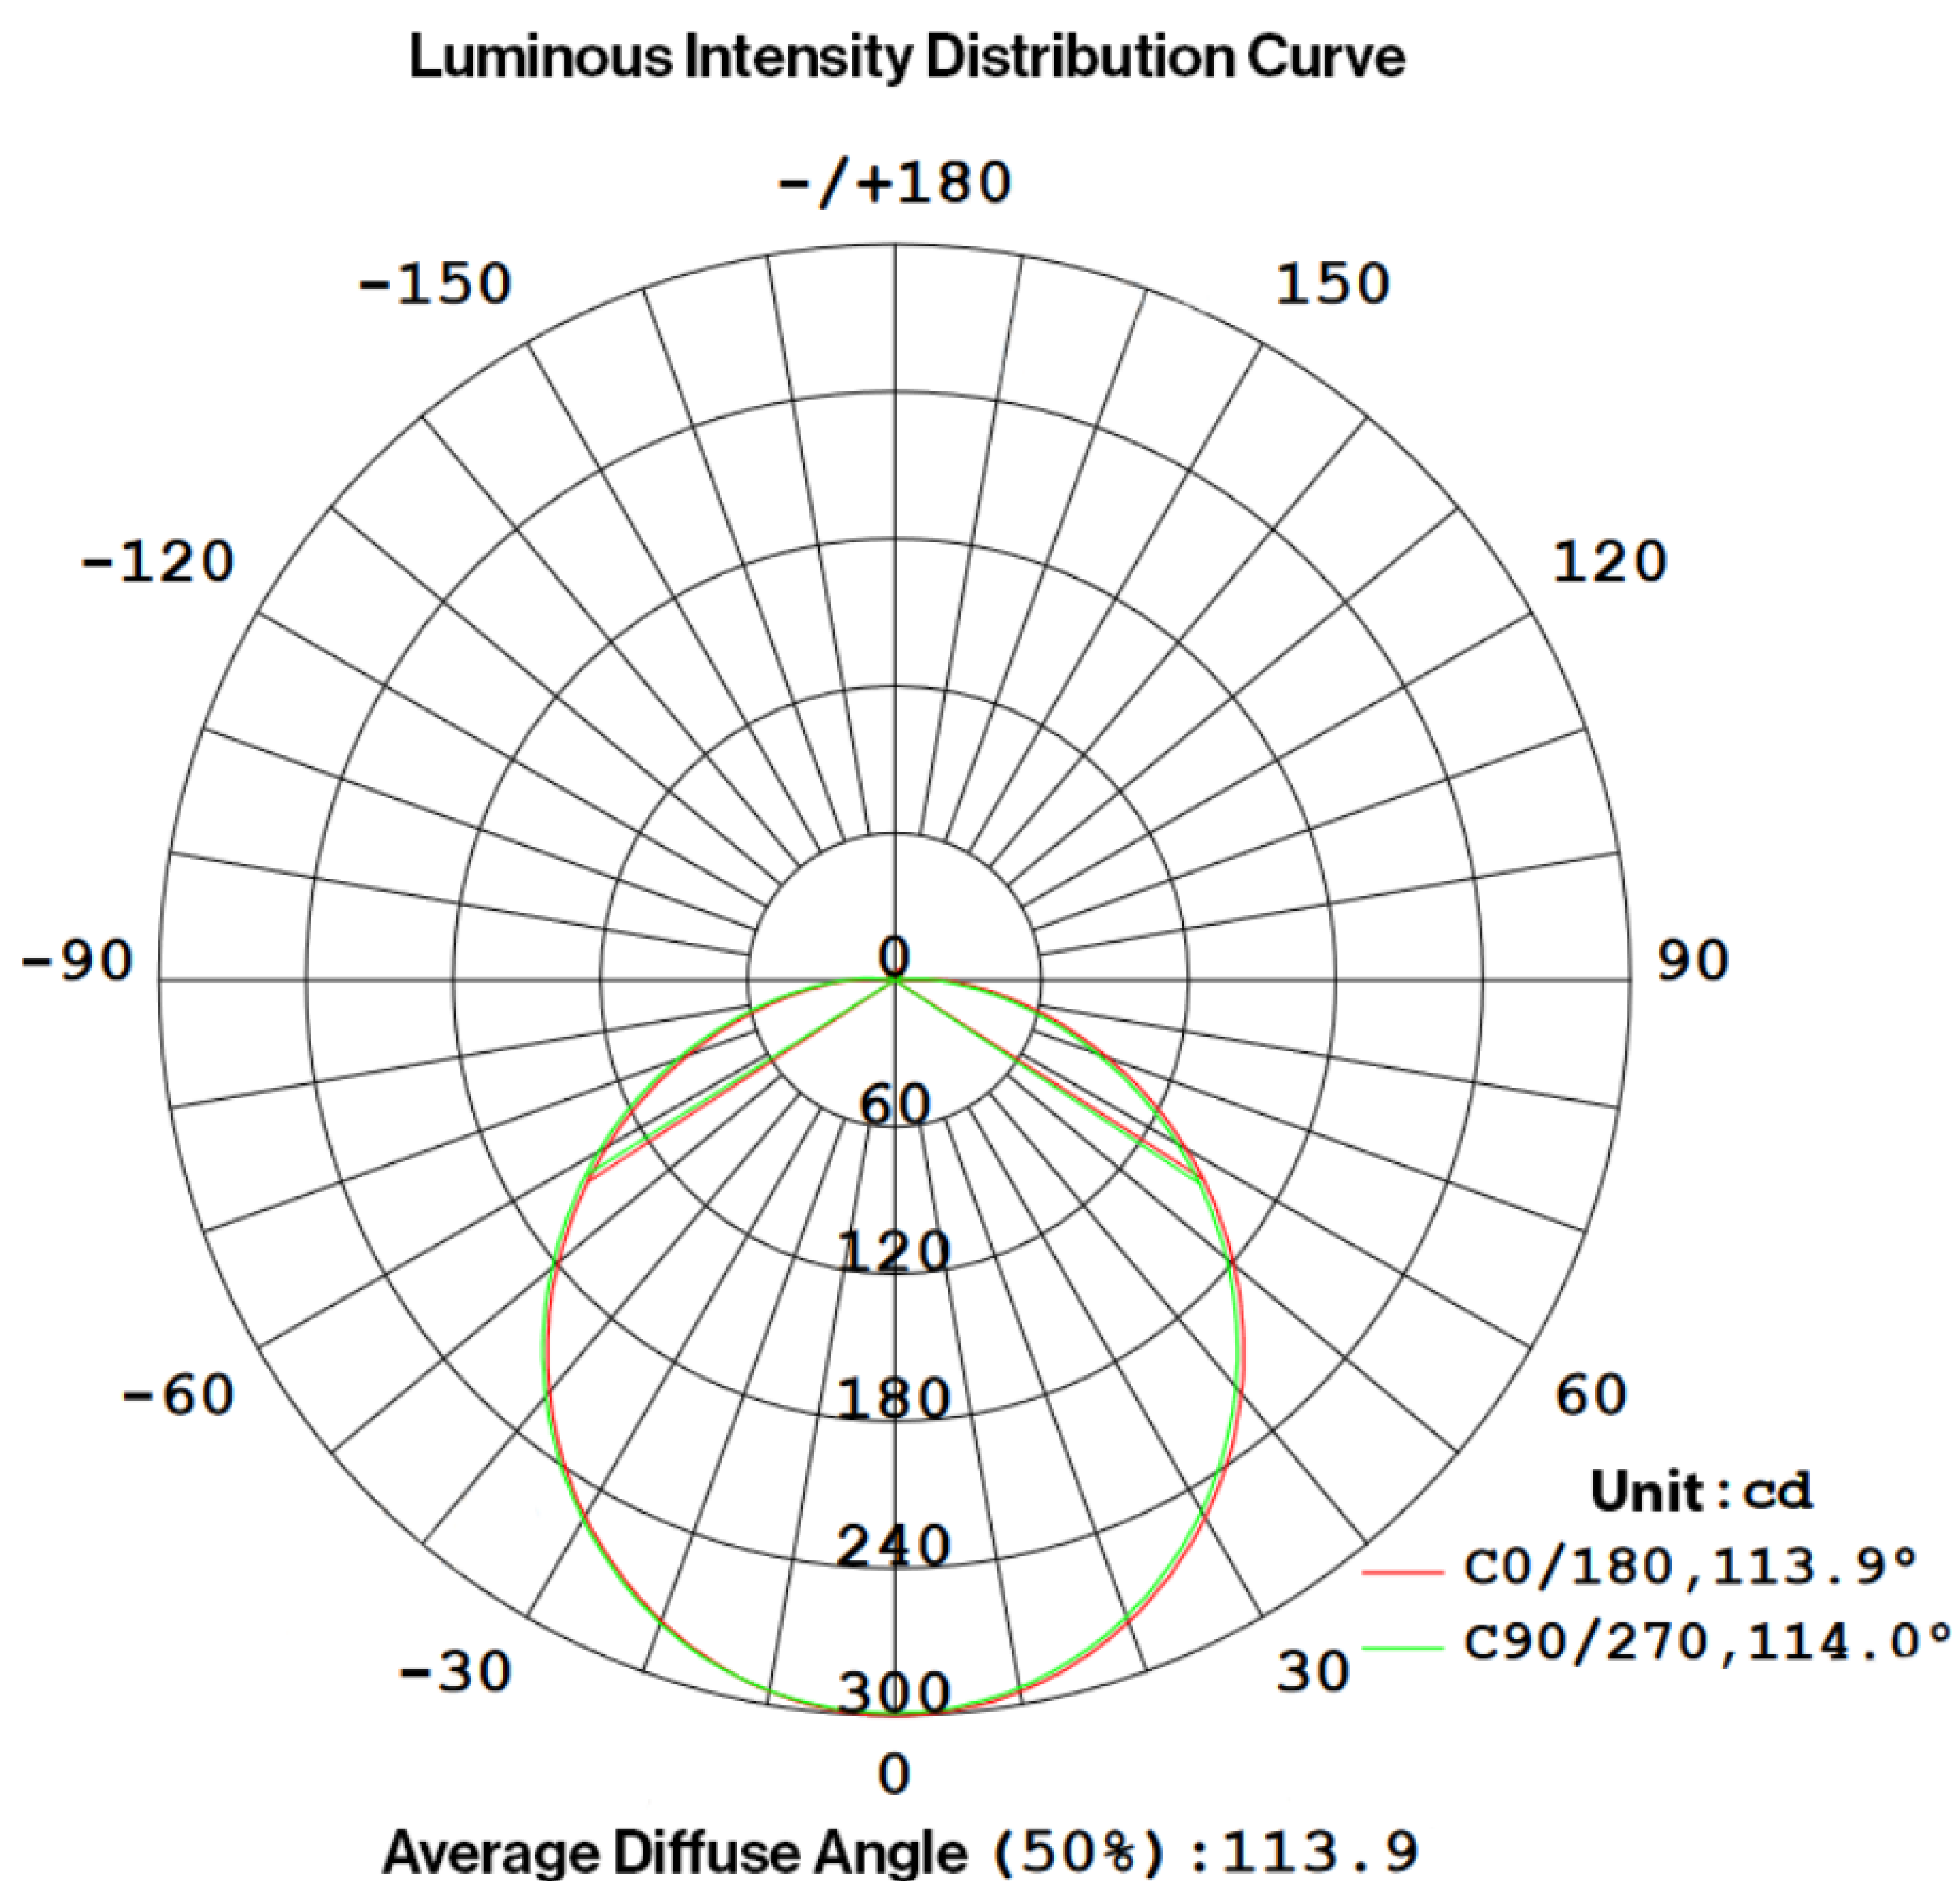

## 5/6" LED 12W Disk Downlight

Direct wire this IC rated Disk 5/6" LED Downlight to your junction box and install into your ceiling without a can. Provides instant on, bright light (850 lm) with a sleek, modern look and a high CRI of 80+ and a 90° beam angle for a wide flood light. Suitable for narrow ceiling space. Features a 12W power consumption with 100W equivalency

### MODELS

DL\_DK56-12W-3000K DL\_DK56-12W-5000K DL\_DK56-12W-6500K  
DL\_DK56-12W-4000K DL\_DK56-12W-6000K

### LIGHT DISTRIBUTION ANGLE

NOTE: The curves indicate the illuminated area and the average illumination at different distances.