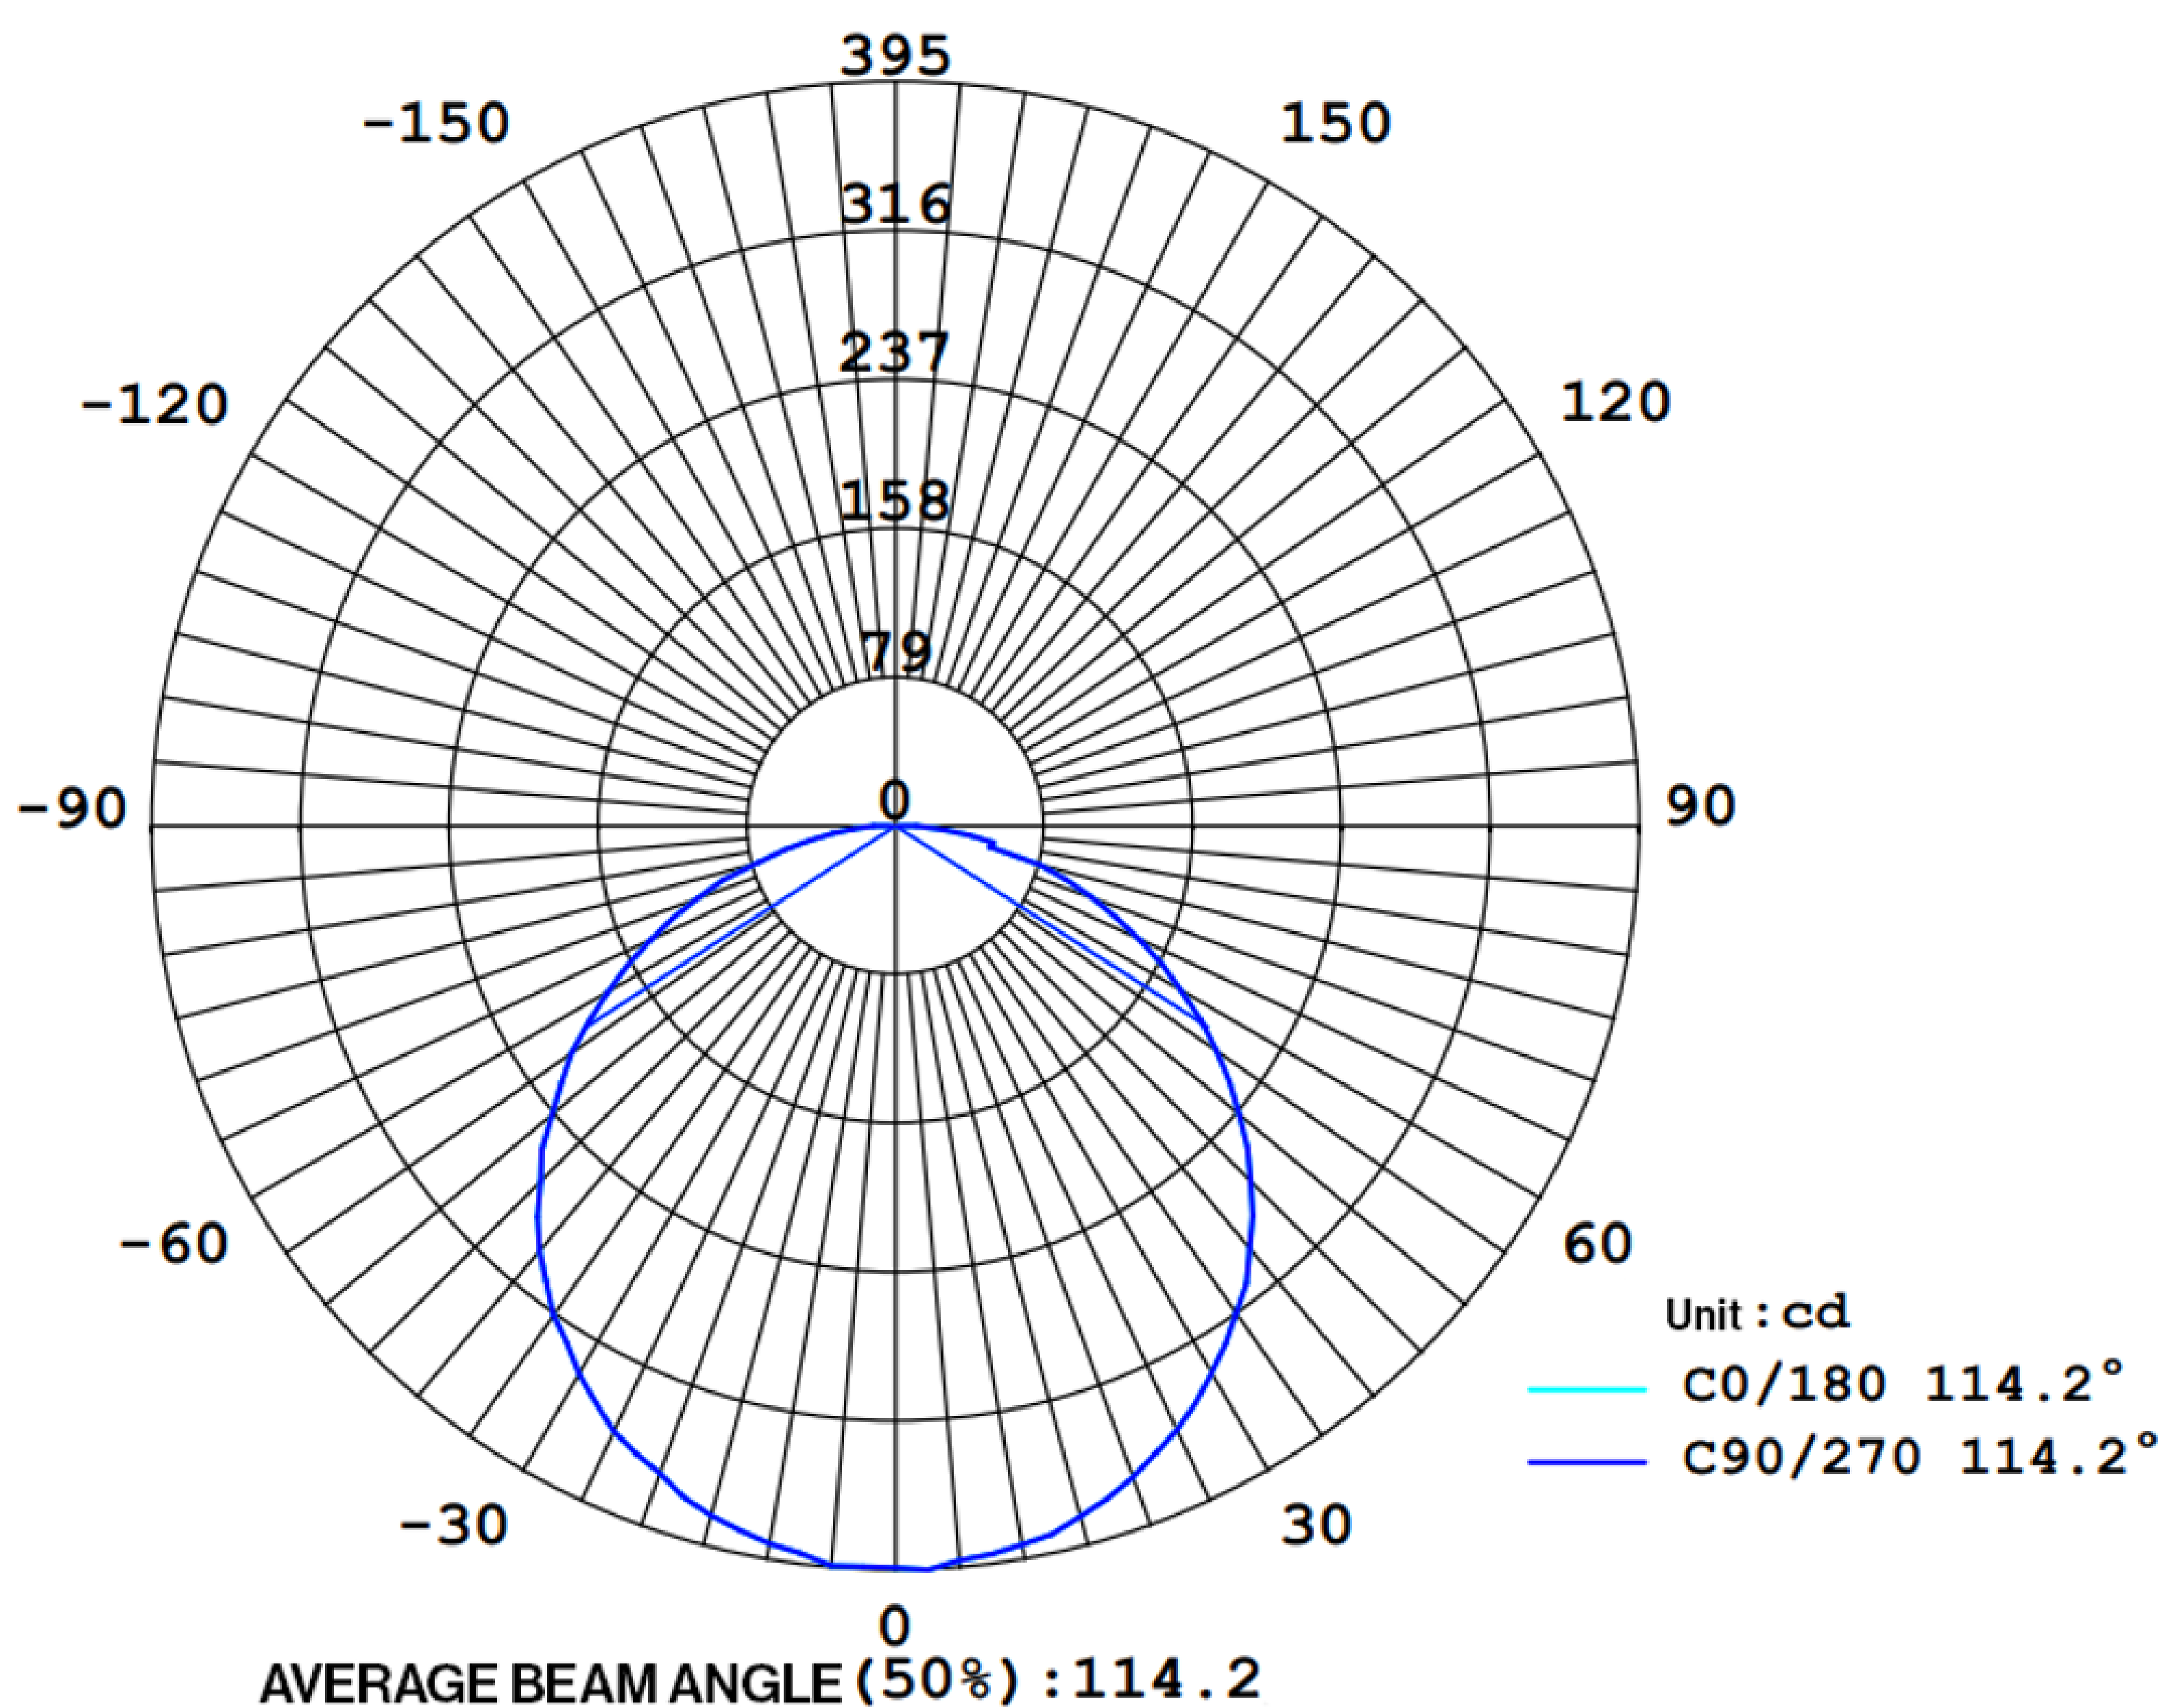

6" Baffle Slim Nightlight Downlight

Experience personalized lighting with this dimmable Slim LED Downlight's vibrant color temperatures (2700K, 3000K, 4000K, 5000K, 6000K) & set the perfect ambience in living spaces, kitchens, bedrooms, & more. IC-rated junction box & spring-loaded brackets make setup simple & insulation-safe.

MODELS

DL_BS6_NL-WH-2760K

LIGHT DISTRIBUTION ANGLE

NOTE: The curves indicate the illuminated area and the average illumination at different distances.

CERTIFICATIONS

SPECIFICATIONS

Voltage	120V
Wattage	14W
Power Factor	0.9

LIGHTING PERFORMANCE

Lumens	1200lm
Frequency	60Hz
Color Rendering Index	90+
Beam Angle	90°
Dimmable	Yes
Efficacy	86lm/w
Color Temperature	2700K/3000K 4000K/5000K/6000K

ENVIRONMENT

Operating Temperature	4°F - 113°F
Moisture Rating	Damp Rated