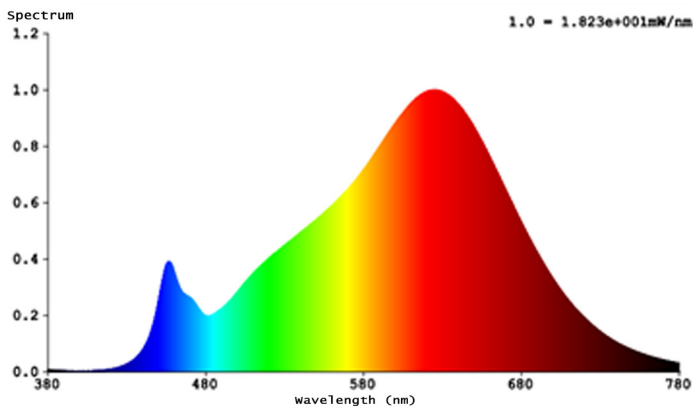

BAFFLE 5/6” LED DOWNLIGHT

One of our brightest downlights, the damp rated Baffle 5/6” Downlight boasts a brightness of 1050 lumens. Modify the included spring to fit existing 5” or 6” recessed cans. With a 120W equivalency, the 13W LED shines a bright 1050 lumens in a wide flood 90° beam angle. IC Rated.

MODELS

DL_BFWR56-13W

LIGHT DISTRIBUTION ANGLE

CIE1931
Chromaticity
Diagram

CERTIFICATIONS

SPECIFICATIONS

Voltage	120V
Wattage	13W
Current	0.125A
Power Factor	0.7

LIGHTING PERFORMANCE

Lumens	1050 lm
Equivalency	120W
Frequency	60 Hz
Color Rendering Index	80
Beam Angle	90°
Dimmable	Yes
Efficacy	81 lm/w
Color Temperature	2700K/3000K/ 4000K/5000K

ENVIRONMENT

Operating Temperature	4°F - 104°F
Moisture Rating	Damp