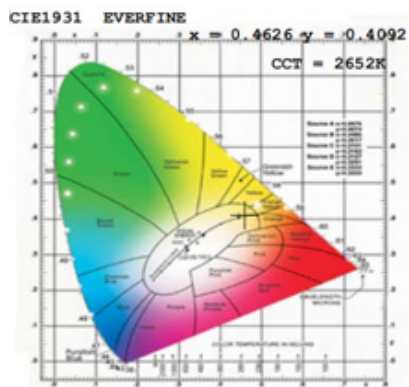

BAFFLE 5/6” LED DOWNLIGHT

One of our brightest downlights, the damp rated Baffle 5/6” Downlight boasts a brightness of 1050 lumens. Modify the included spring to fit existing 5” or 6” recessed cans. With a 120W equivalency, the 13W LED shines a bright 1050 lumens in a wide flood 90° beam angle. IC Rated.

MODELS

DL_BFWR56-13W

LIGHT DISTRIBUTION ANGLE

CIE1931
Chromaticity
Diagram

CERTIFICATIONS

SPECIFICATIONS

Voltage	120V
Wattage	13W
Current	0.125A
Power Factor	0.7

LIGHTING PERFORMANCE

Lumens	1050 lm
Equivalency	120W
Frequency	60 Hz
Color Rendering Index	80
Beam Angle	90°
Dimmable	Yes
Efficacy	81 lm/w
Color Temperature	2700K/3000K/ 4000K/5000K

ENVIRONMENT

Operating Temperature	4°F - 104°F
Moisture Rating	Damp