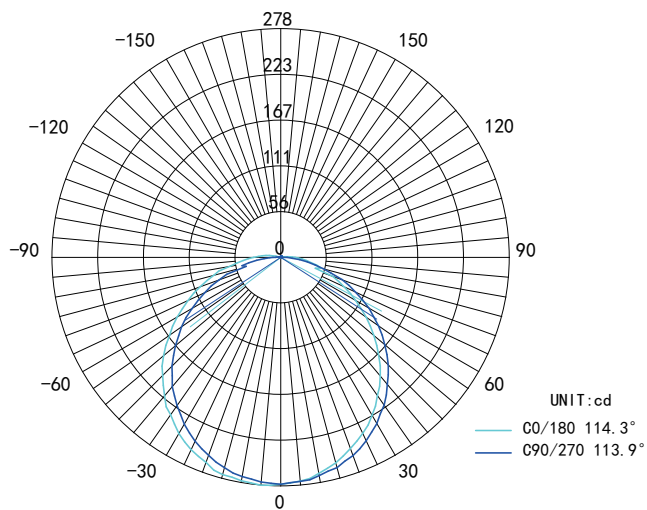

6" Canless Disk Downlight, Selectable CCT

The 6" Canless Disk Downlight is ideal for your living space or home office and easy to install. Whether you're installing into a single drywall, double drywall, or soffit, you can speed up the process thanks to the spring-loaded brackets. There is no need for a recessed can since our LED downlights come with a junction box.

MODELS

CL_DK6_CLS-WH-2760K

LIGHT DISTRIBUTION ANGLE

AVERAGE BEAM ANGLE (50%) : 114.1°

NOTE: The curves indicate the illuminated area and the average illumination at different distances.

CERTIFICATIONS

SPECIFICATIONS

Voltage	120V
Wattage	14w
Power Factor	0.9

LIGHTING PERFORMANCE

Lumens	1200lm
CRI	90
Beam Angle	90°
Dimmable	YES
Efficacy	85.71lm/w
Frequency	60HZ
Color Temperature	2700K,3000K,4000K,5000K,6000K

ENVIRONMENT