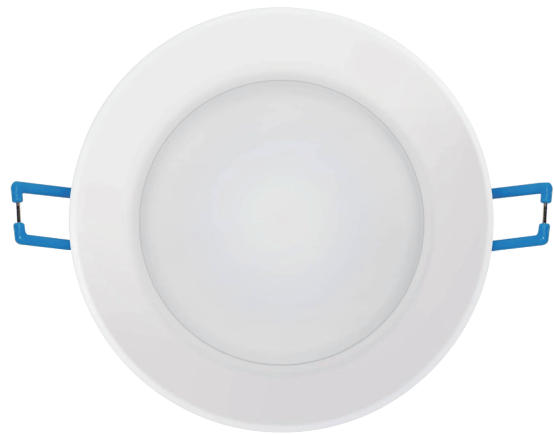

6" Canless Disk Downlight, Selectable CCT

The 6" Canless Disk Downlight is ideal for your living space or home office and easy to install. Whether you're installing into a single drywall, double drywall, or soffit, you can speed up the process thanks to the spring-loaded brackets. There is no need for a recessed can since our LED downlights come with a junction box.

MODELS

CL_DK6_CLS-WH-2760K

LIGHT DISTRIBUTION ANGLE

AVERAGE BEAM ANGLE (50%) : 114.1°

NOTE: The curves indicate the illuminated area and the average illumination at different distances.

CERTIFICATIONS

SPECIFICATIONS

Voltage	120V
Wattage	14w
Power Factor	0.9

LIGHTING PERFORMANCE

Lumens	1200lm
CRI	90
Beam Angle	90°
Dimmable	YES
Efficacy	85.71lm/w
Frequency	60HZ
Color Temperature	2700K,3000K,4000K,5000K,6000K

ENVIRONMENT