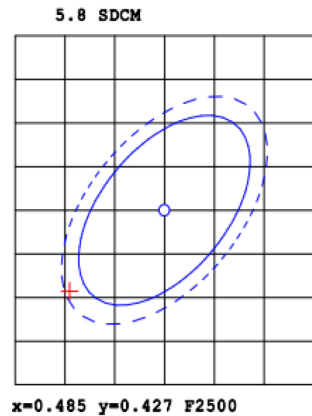

13" LED CEILING LIGHT

Easily install this dimmable 13" LED Ceiling Light in three different ways. Set the ambience with selectable color temperatures (3000K, 4000K, 5000K) and make your personal spaces, common areas, and professional settings shine.

MODELS

CL13-BK-3050K-#PK

LIGHT DISTRIBUTION ANGLE

NOTE: The curves indicate the illuminated area and the average illumination at different distances.

CERTIFICATIONS

13.0" Diameter

1.1" Height

SPECIFICATIONS