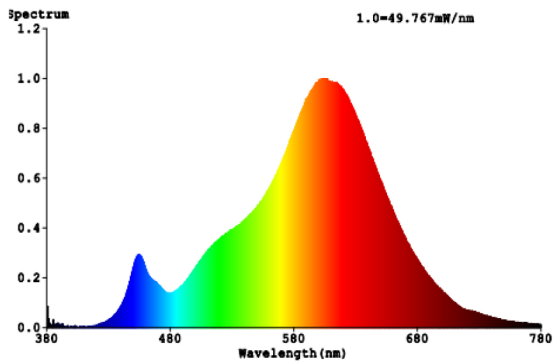

13" LED CEILING LIGHT

Easily install this dimmable 13" LED Ceiling Light in three different ways. Set the ambience with selectable color temperatures (3000K, 4000K, 5000K) and make your personal spaces, common areas, and professional settings shine.

MODELS

CL13-BK-3050K-#PK

LIGHT DISTRIBUTION ANGLE

NOTE: The curves indicate the illuminated area and the average illumination at different distances.

CERTIFICATIONS

13.0" Diameter

1.1" Height

SPECIFICATIONS

Voltage	110-130 VAC
Wattage	24W
Power Factor (Base Lamp)	.8
Power Factor (Nightlight)	.9

LIGHTING PERFORMANCE

Lumens	2500 LM
Equivalency	200W
Frequency	50/60Hz
Color Temperature	3000K/4000K/5000K
Beam Angle	120°
Dimmable	Yes
Efficacy (lm/w)	100