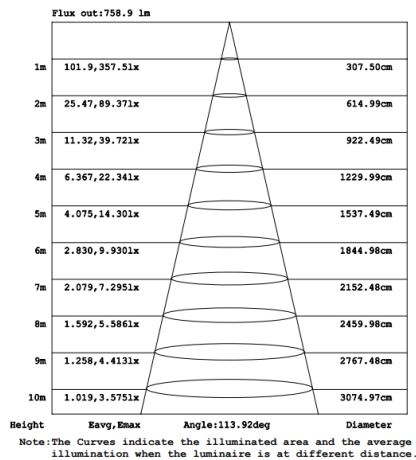

MODELS

BR30_HO

LIGHT DISTRIBUTION ANGLE

LUMINOUS INTENSITY DISTRIBUTION DIAGRAM

NOTE: The curves indicate the illuminated area and the average illumination at different distances.

CERTIFICATIONS

SPECIFICATIONS

Voltage	120V
Wattage	11W
Current	0.145A
Power Factor	0.7

LIGHTING PERFORMANCE

Lumens	1,200 lm
Equivalency	65W
Frequency	60 Hz
Color Rendering Index	80
Beam Angle	320°
Dimmable	Yes
Efficacy	90 lm/w
Color Temperature	2700K/3000K/ 4000K/5000K