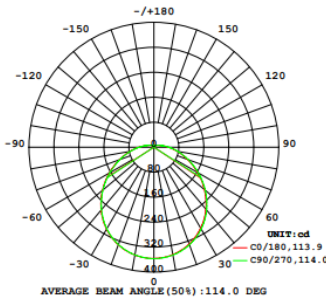

MODELS

BR30_HO

LIGHT DISTRIBUTION ANGLE

LUMINOUS INTENSITY DISTRIBUTION DIAGRAM

NOTE: The curves indicate the illuminated area and the average illumination at different distances.

CERTIFICATIONS

SPECIFICATIONS

Voltage	120V
Wattage	11W
Current	0.145A
Power Factor	0.7

LIGHTING PERFORMANCE

Lumens	1,200 lm
Equivalency	65W
Frequency	60 Hz
Color Rendering Index	80
Beam Angle	320°
Dimmable	Yes
Efficacy	90 lm/w
Color Temperature	2700K/3000K/ 4000K/5000K