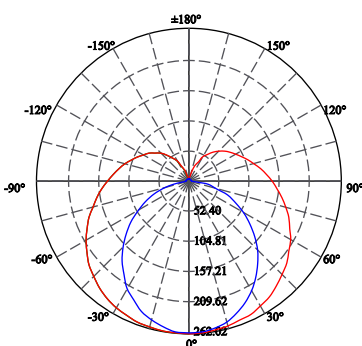

LIGHT DISTRIBUTION CURVE

ELECTRICAL	LAMP	DLC® SYSTEM POWER
Wattage	9W	12W
Voltage	120-277V	
Power Factor	0.9	
Total Harmonic Distortion (THD)	13.3	

LIGHTING PERFORMANCE	
Lumens	1475
Lumens Per Watt (LPW)	123
Color Temperature (CCT)	4000K / 5000K
Color Rendering (CRI)	83
R9 (Red Value)	2
R13 (Skin Tones)	81
Beam Angle	160°
Light Distribution	Type VS
BUG Rating (Backlight, Uplight, and Glare)	B1 - U3 - G1
Dimmable Lighting Control	Compatible with select dimming ballasts.

ENVIRONMENT	
Operating Temperature	-4° ~ 113°F
Suitable Location	DAMP
Ingress Protection Rating	IP20
Suitable Fixture Type	Enclosed

LIFESPAN	
Average Life (Hours)	50,000
Warranty (Years)	5

COMPONENTS	
LED Light Source	Samsung 1228

CONSTRUCTION	
Housing	Glass / Plastic End Caps
Lens	Frosted
Base / Power Supply	G13 - Medium Bi Pin

QUALIFICATIONS

Visit www.designlights.org/search to confirm qualification. • DLC lists the wattage of the system power. • Published lumens on LED products are approximate and may vary slightly. • Specifications are subject to change without notice.