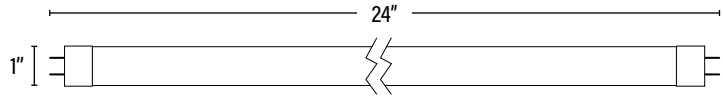

Item#: **42319 / 52319**
LED PLUG & GO™ LINEAR T8

DIMENSIONS (Inches)

Length (MOL)	24"
Width/Diameter (MOD)	1"
Net Weight (Lbs)	--

PACKAGING		UPC	DIMENSIONS (LxWxH)	GROSS WEIGHT (Lbs)
Master Carton	25	10811768028536	50.2" x 7.3" x 7.3"	16.5
Individual Box	1	811768028539	--	0.66
Country of Origin	China			
HS Tariff	8539.50.0050			