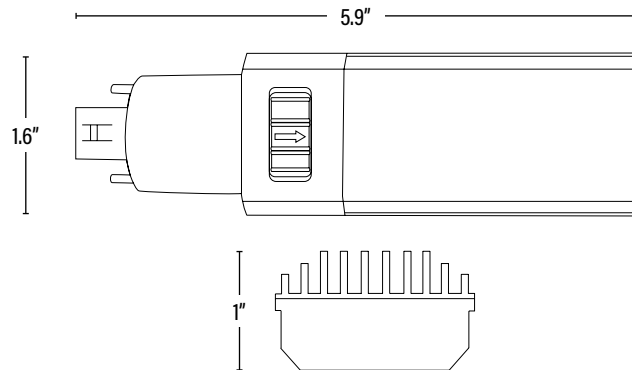

APPLICATION

Ideal for retrofitting 13W-42W 4 pin CFL G24 lamps frequently used in downlights and sconces.

**Not suitable for use with emergency exits or lighting.*

ELECTRICAL	LAMP	DLC® SYSTEM POWER
Wattage	9W	11W
Voltage	120-277V	
Power Factor	0.9	
Total Harmonic Distortion (THD)	20	
LIGHTING PERFORMANCE		
Lumens	1025	
Lumens Per Watt (LPW)	93	
Color Temperature (CCT)	3000K / 3500K / 4000K	
Color Rendering (CRI)	83	
R9 (Red Value)	5	
R13 (Skin Tones)	85	
Beam Angle	120°	
Light Distribution	Type II, Very Short	
BUG Rating (Backlight, Uplight, and Glare)	B1 - U3 - G1	
Dimmable Lighting Control	Compatible with select dimming ballasts.	
ENVIRONMENT		
Operating Temperature	-4° ~ 113°F	
Suitable Location	DAMP	
Ingress Protection Rating	IP20	
Suitable Fixture Style	Enclosed	
LIFESPAN		
Average Life (Hours)	50,000	
Warranty (Years)	5	
COMPONENTS		
LED Light Source	Samsung	
CONSTRUCTION		
Housing	Aluminum / PC	
Base / Power Supply	G24q 4 Pin / Plug In	
Finish	White	
QUALIFICATIONS		

Item#: **35519**
LED TONE-SELECT™ CFL PLUG & GO™

DIMENSIONS (Inches)

Length (MOL)	5.9"
Width/Diameter (MOD)	1.6"
Height	1"
Weight (Lbs)	--

SUPPORTING DOCUMENTS (Grey = not available at this time.)

Product Sheet	VIEW
Install Instructions	VIEW
Ballast Compatibility	VIEW
IES Download from Web Item	VIEW
LM79	VIEW
LM80	VIEW

PACKAGING		UPC	DIMENSIONS (LxWxH)	GROSS WEIGHT (Lbs)
Master Carton	50	10899645001995	31.3" x 9.4" x 3.9"	12.6
Inner Carton	10	20899645001992	--	--
Individual Box	1	899645001998	5.1" x 2.2" x 1.8"	0.3
Country of Origin	China			
HS Tariff	9405.10.6020			