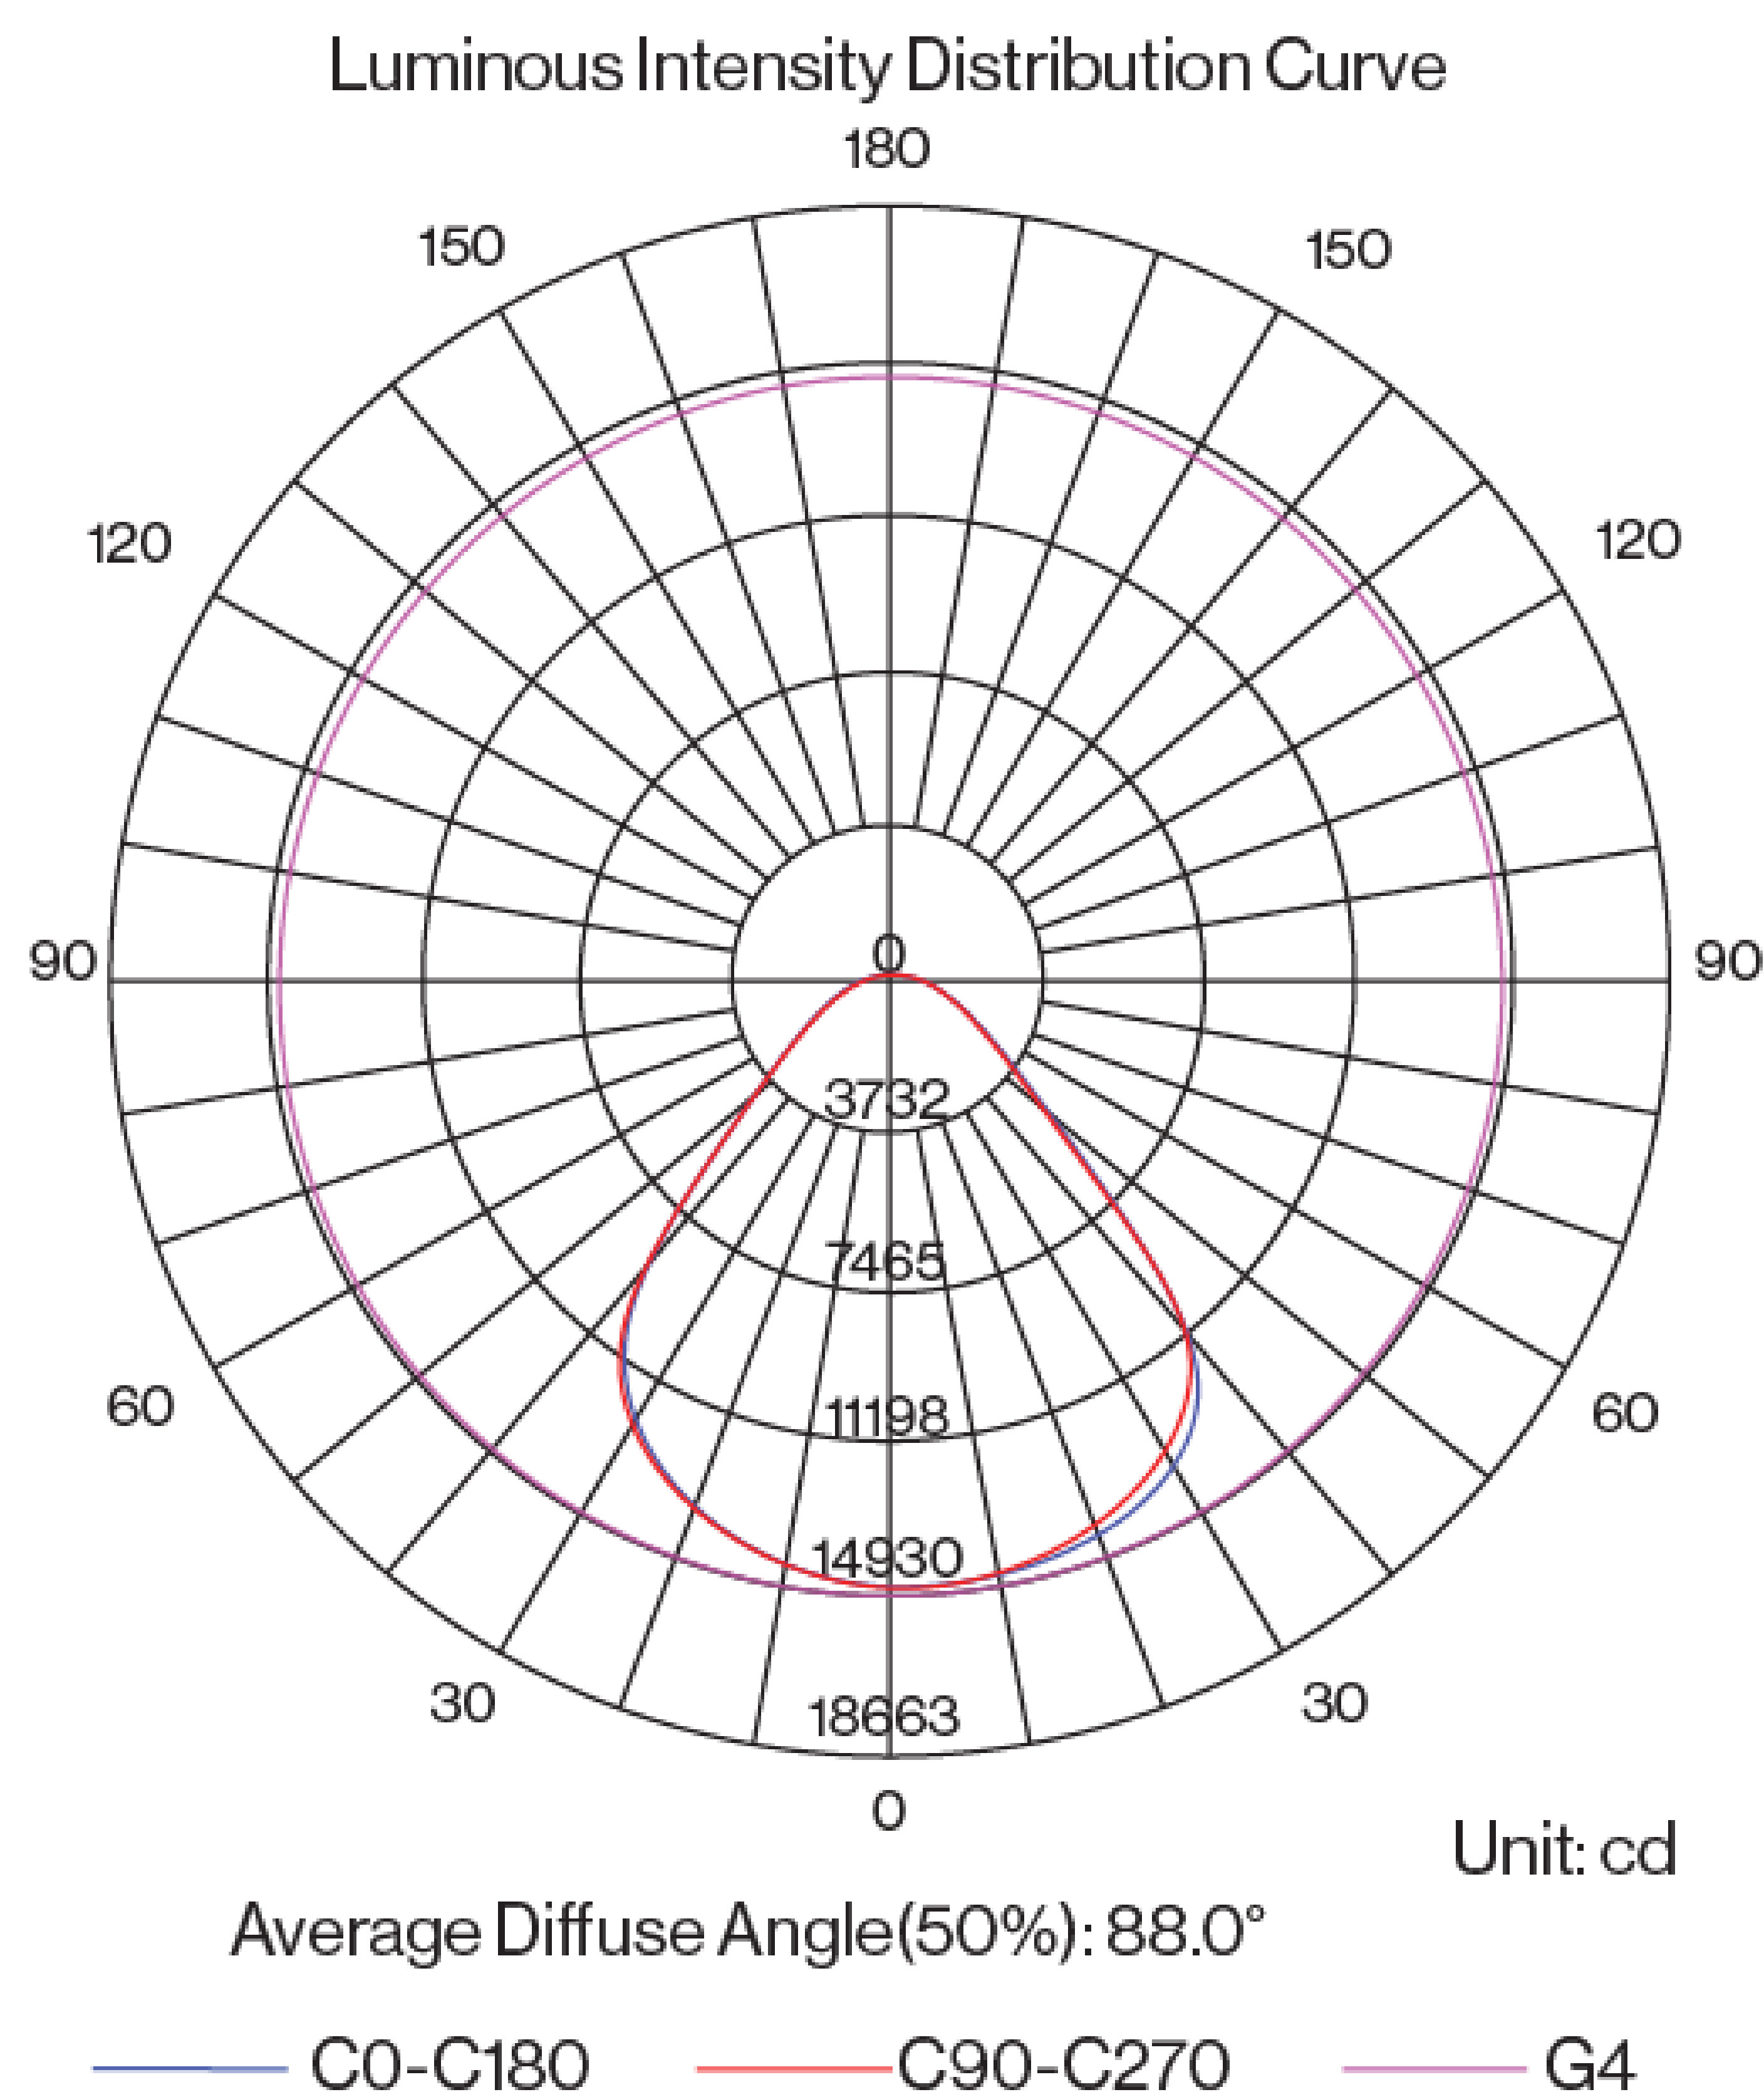

## UFO High Bay LED Fixture

This low-profile, dimmable 200W LED UFO High Bay features a 90° beam spread and multiple mounting options (hooks, ceiling, & ½" NPT Pole Mount) for easy installation. Wet-rated for outdoor or indoor use, including warehouses, gymnasiums, retail spaces, gas stations, and highway toll stations.

3.4" Height

### LIGHT DISTRIBUTION ANGLE

12.6" Width

### LIGHTING PERFORMANCE

Lumens	29,000lm
Equivalency	600W
Frequency	50/60Hz
Color Rendering Index	80+
Beam Angle	90°
Dimmable	0-10V
Efficacy	140lm/w
Color Temperature	3500K/4000K/4500K/ 5000K/6000K/6500K/ 7000K