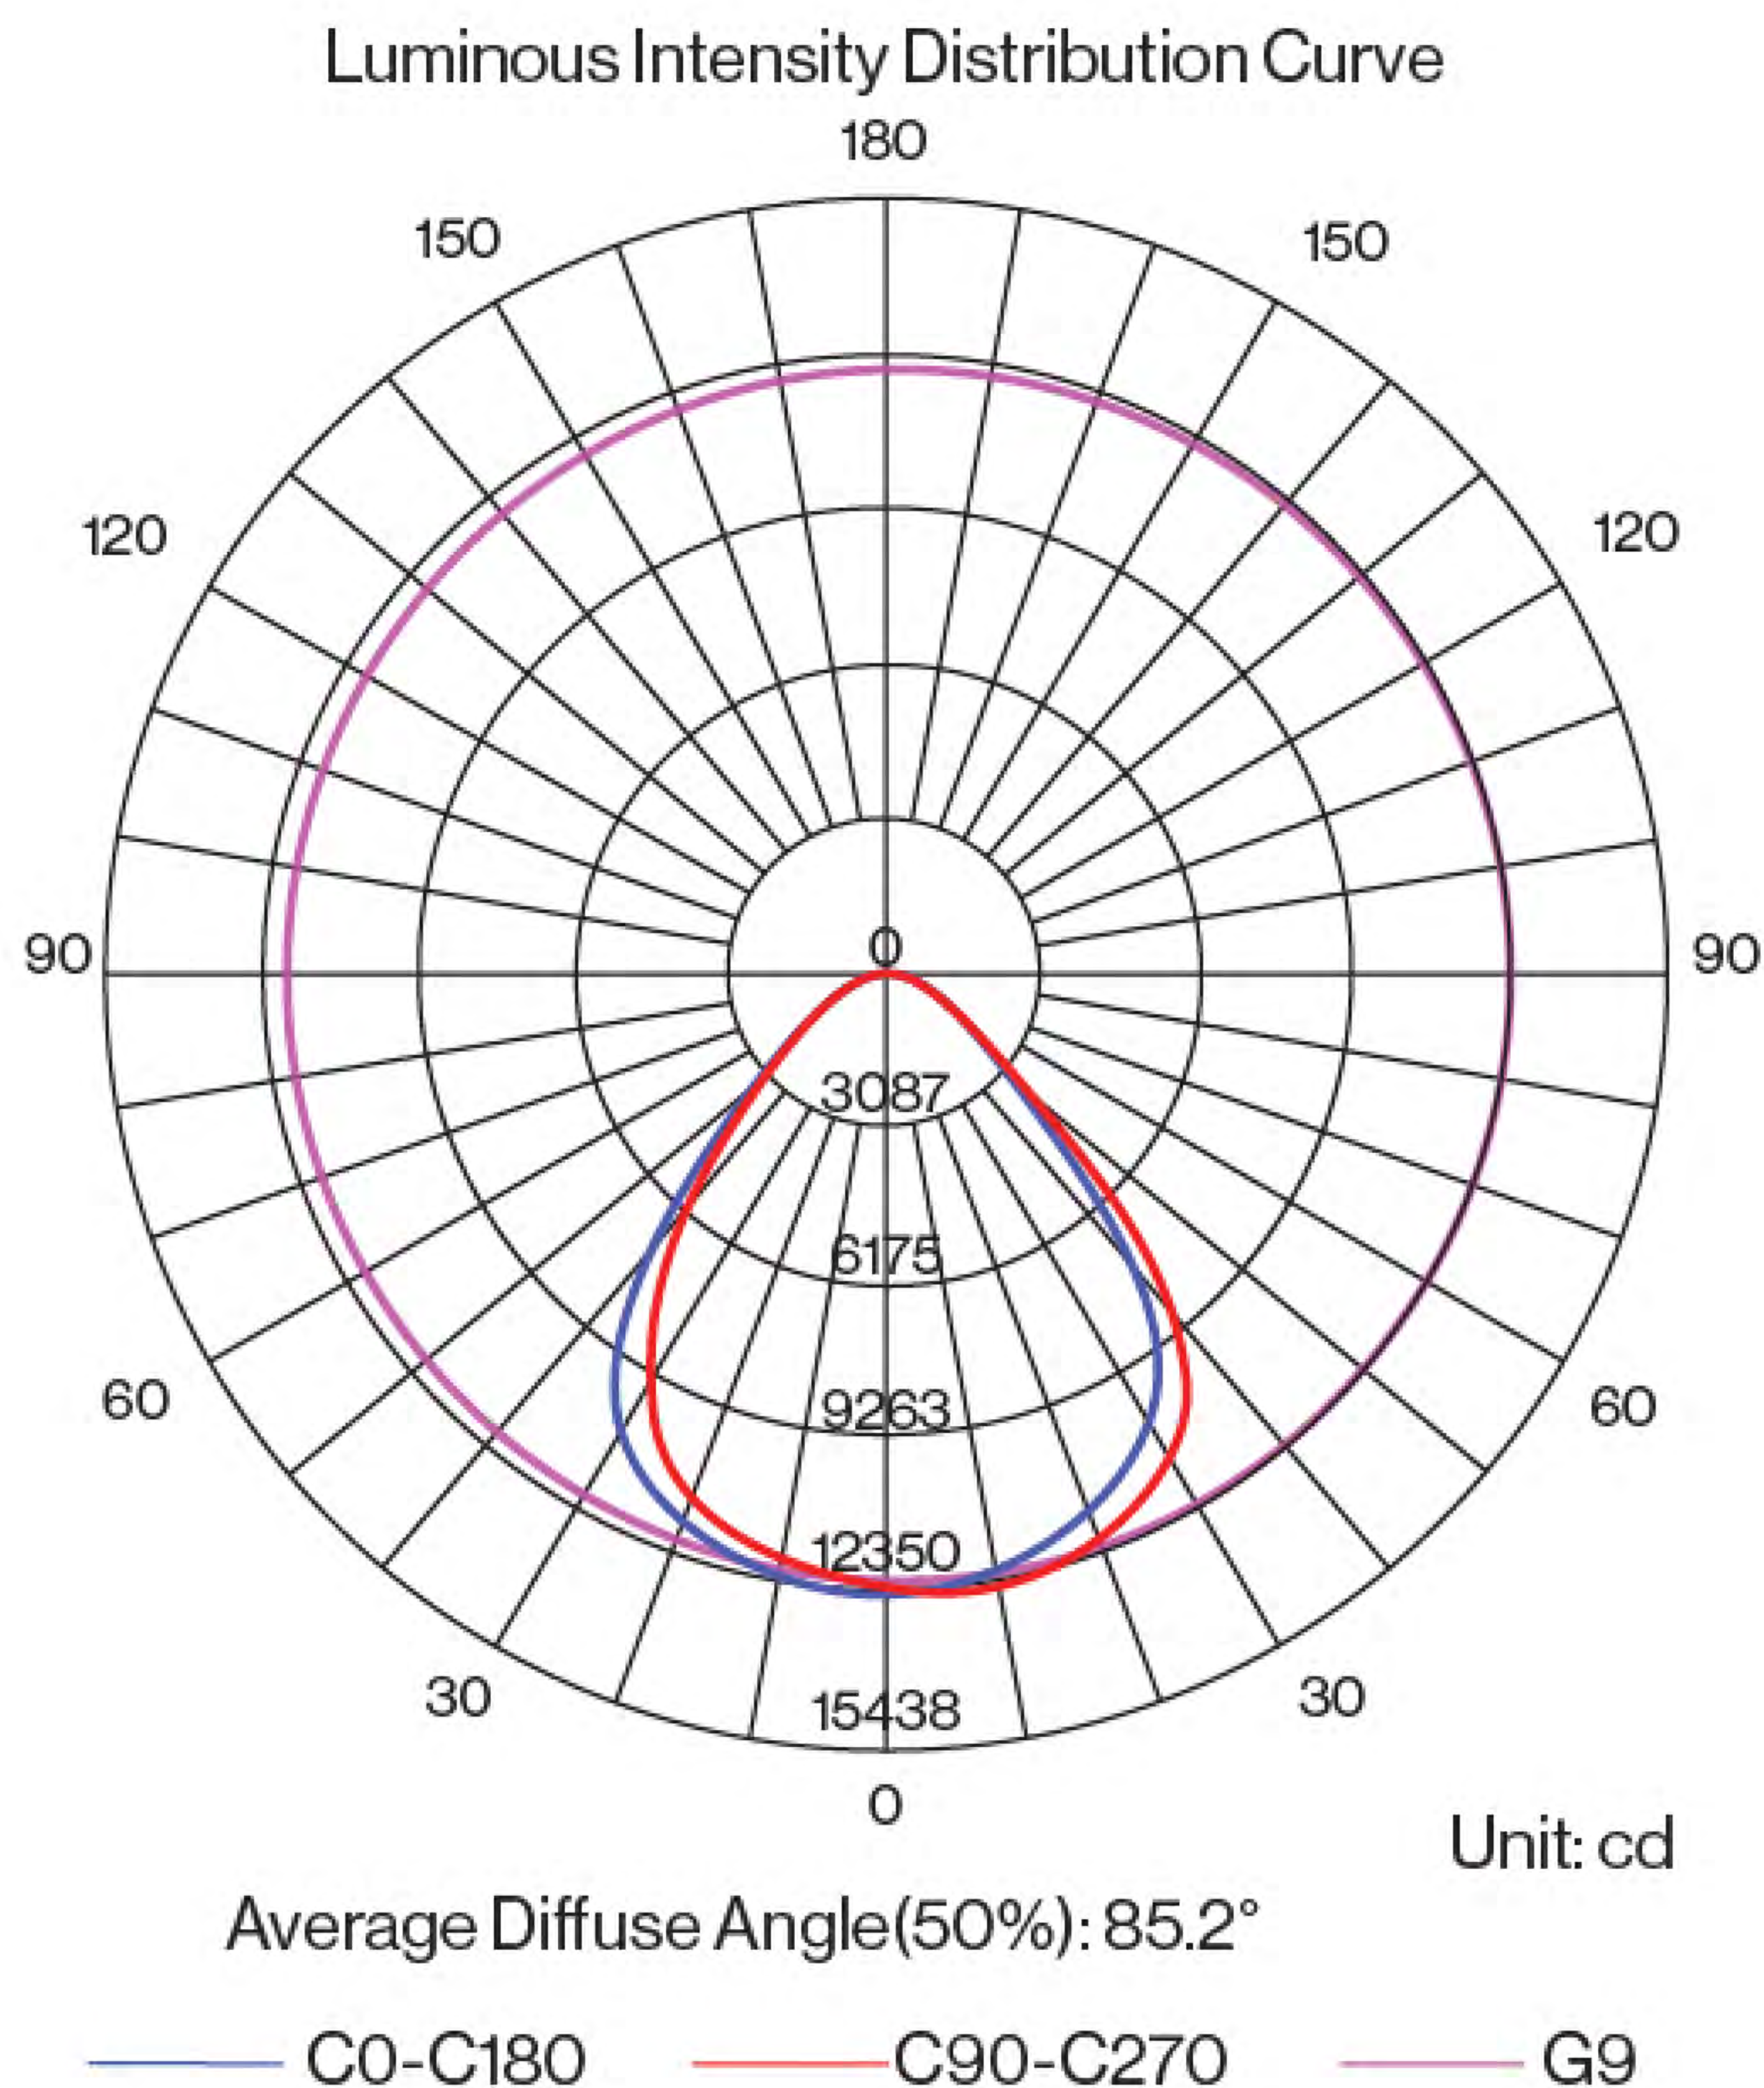

UFO High Bay LED Fixture

This low-profile, dimmable 150W LED UFO High Bay features a 90° beam spread and multiple mounting options (hooks, ceiling, & ½" NPT Pole Mount) for easy installation. Wet-rated for outdoor or indoor use, including warehouses, gymnasiums, retail spaces, gas stations, & highway toll stations.

3" Height

MODELS

HB_UFO-150W-4K-#PK
HB_UFO-150W-5K-#PK
HB_UFO-150W-6K-#PK

10.8" Width

LIGHT DISTRIBUTION ANGLE

NOTE: The curves indicate the illuminated area and the average illumination at different distances.

CERTIFICATIONS

SPECIFICATIONS

Voltage	100VAC-277VAC
Wattage	150W
Power Factor	>90

LIGHTING PERFORMANCE

Lumens	21000lm
Equivalency	600W
Frequency	50/60Hz
Color Rendering Index	80+
Beam Angle	90°
Dimmable	0-10V
Efficacy	140lm/w
Color Temperature	4000K/5000K/6000K/