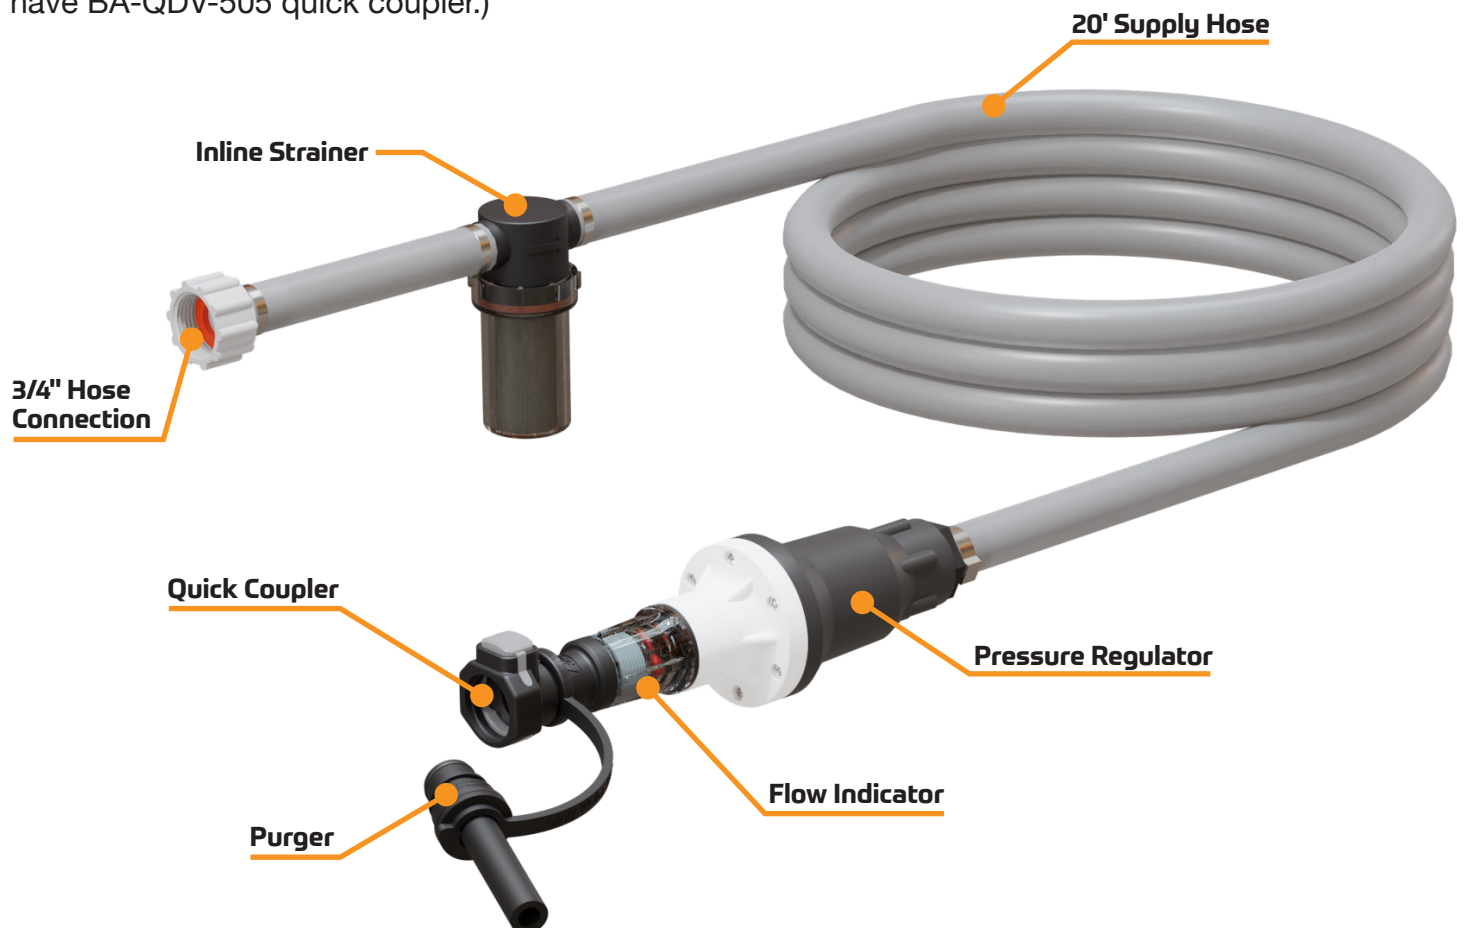

Approved Water Supplies

The Regulated Hose Supply, our number one seller, has no bulky components to mount and no valves to open or close. No tools required — just screw the hose onto a standard garden hose bibb. For use with batteries equipped with Millennium Evo or Pro-Fill systems. (SPW system must have BA-QDV-505 quick coupler.)

REGULATED HOSE SUPPLY

| | |
|-------------------------------------|---------------------|
| Regulated hose supply with 20' hose | BA-MS-320-20 |
| Regulated hose supply with 5' hose | BA-MS-320-05 |

PORTABLE WATERING CART

Flow-Rite has redesigned the watering cart with you in mind! The new portable watering cart has a smaller footprint, allowing for easier storage and cost-effective shipping.

Benefits to you include:

- Same capacity, smaller footprint!
- Ergonomic, upright design eliminates a user bending down
- Dedicated hose wrap notches
- Easy access spray bottle holders

| | |
|------------------------|---------------------|
| Portable watering cart | BA-MS-320-20 |
|------------------------|---------------------|

DEIONIZER

Maximizes battery life by removing ions and heavy metals that are present in tap water. The separate bed deionizer uses an ion exchange cartridge to filter the water before it enters the battery.