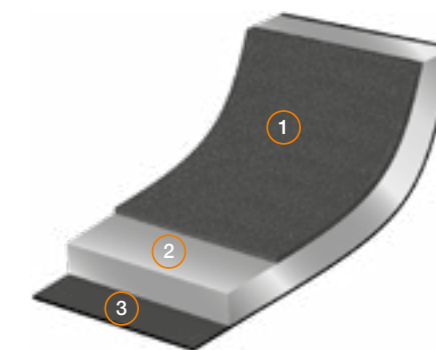

Elegantly designed cast iron grills with satin black interior and glossy black exterior enamel, easy to clean. Its high heat retention capacity allows cooking over low heat and saves energy. High temperature can be reached on the cooking surface, allowing to cook even at medium power. They can be used with any heat source, including induction, and in all types of ovens.

Características técnicas

- Parrilla de hierro fundido esmaltado indeformable
- Gran resistencia y durabilidad exterior e interior
- Este producto no lleva antiadherente, es perfecto para sellar carnes, verduras y mariscos, pero no para pescados.
- Apta para todo tipo de cocinas, incluida inducción
- Apta para su uso en horno hasta 250° C
- Alta capacidad de acumulación y retención del calor
- Máximo mantenimiento del calor
- Fácil limpieza interior y exterior
- Incluye asas de silicona desmontables y termo resistentes
- Perfecta para asados y carnes

Technical features

- Non-deformable enamelled cast iron pan
- High resistance and durability inside and out
- This product does not have a non-stick coating, it's perfect for searing meat, vegetables and seafood but not for fish.
- Suitable for all types of cooktops, including induction
- Oven-proof up to 250°C
- Superior heat absorption and retention
- Maximum heat maintenance
- Easy to clean inside and outside
- Includes removable and heat-resistant silicon handles
- Perfect for roasts and meat

1. 1 Interior de esmalte negro satinado
   Satin black enamel interior
2. 2 Parrilla de hierro fundido esmaltado indeformable
   Non-deformable enamelled cast iron pan
3. 3 Esmaltado exterior brillante
   Bright enamel exterior