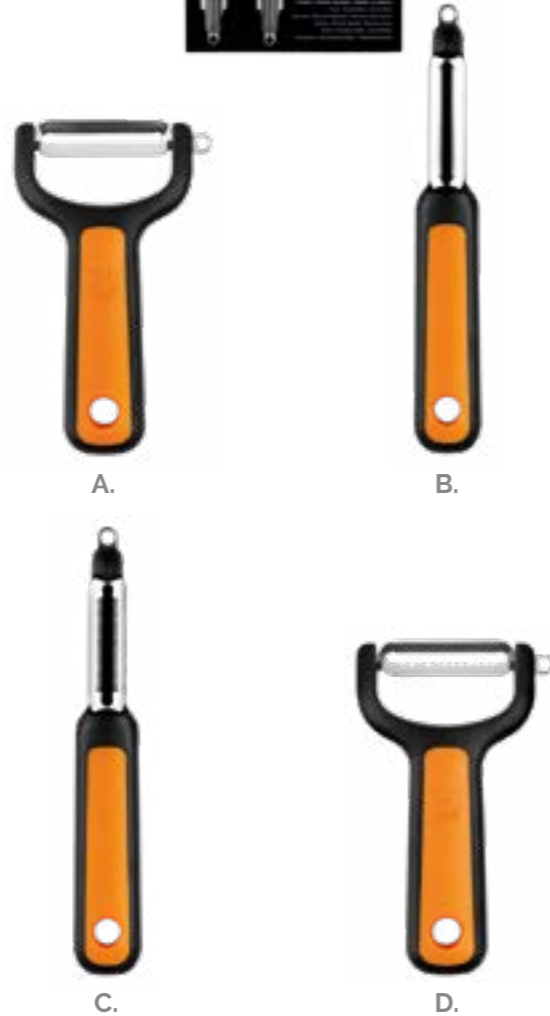

*Made of stainless steel and high quality materials. Tough and ergonomic handle to minimise the effort. The peeler has a punch to remove the sprouts from the potatoes.*

Designed by  
**FERRER BCN**

**PELADORES EN EXPOSITOR (12 UNIDADES)**  
Peelers Display (12 units)