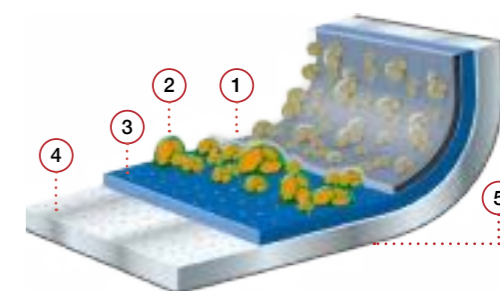

1. 1 Revestimiento premium sin PFOA
   Premium coating PFOA free
2. 2 Revestimiento reforzado con silicio de carbono.
   Capa de máxima antiadherencia
   Reinforced midcoat with silicon carbon formations.
   Maximum non-stick layer
3. 3 Base que incorpora refuerzos cerámicos
   Primer incorporating ceramic
4. 4 Aluminio fundido indeformable con la mejora MetalTec
   Undeformable cast aluminum with MetalTec enhancement
5. 5 Capa antiadherente externa
   Non-stick outside coating