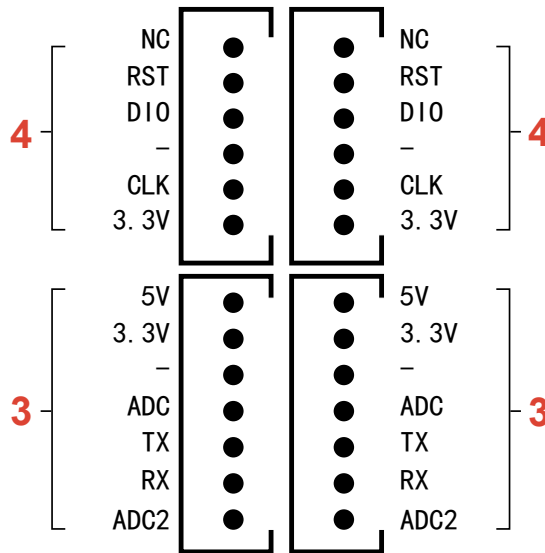

ON: dual OFF: single

1.CAN 2.SENSE 3.COMM 4.SWD

BATTERY

GND
VTX
VRX
VIN

Bluetooth

MOTOR

MOTOR