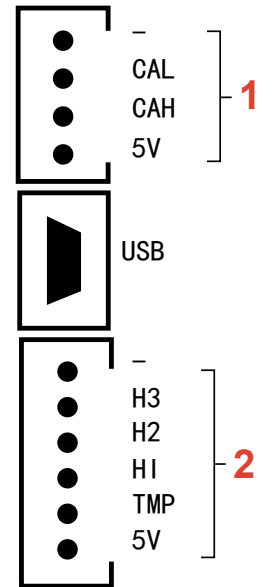

ON: dual OFF: single

1.CAN 2.SENSE 3.COMM 4.SWD

BATTERY

GND
VTX
VRX
VIN

Bluetooth

MOTOR

MOTOR