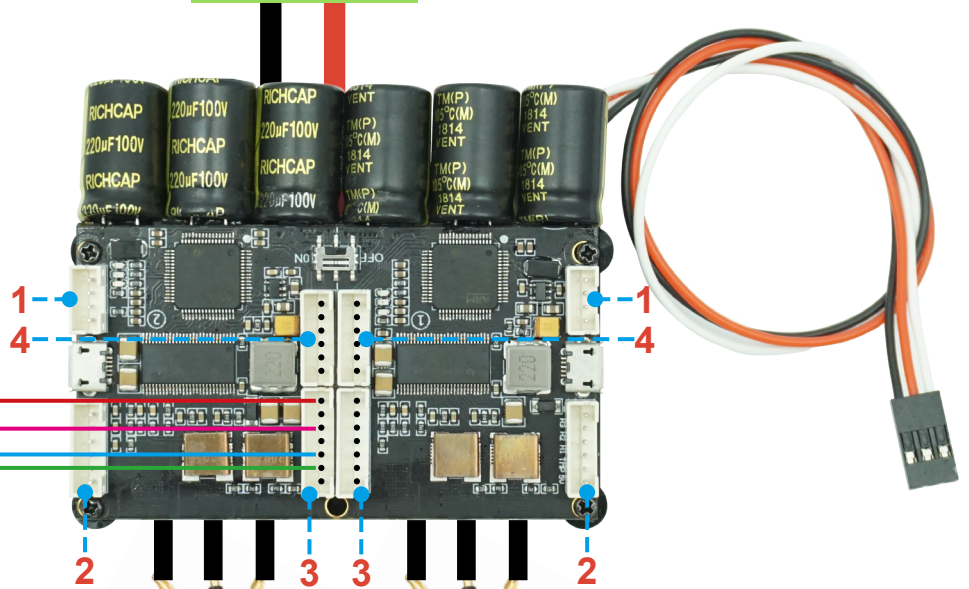

ON: dual OFF: single

1.CAN 2.SENSE 3.COMM 4.SWD

BATTERY

GND
VTX
VRX
VIN

Bluetooth

MOTOR

MOTOR