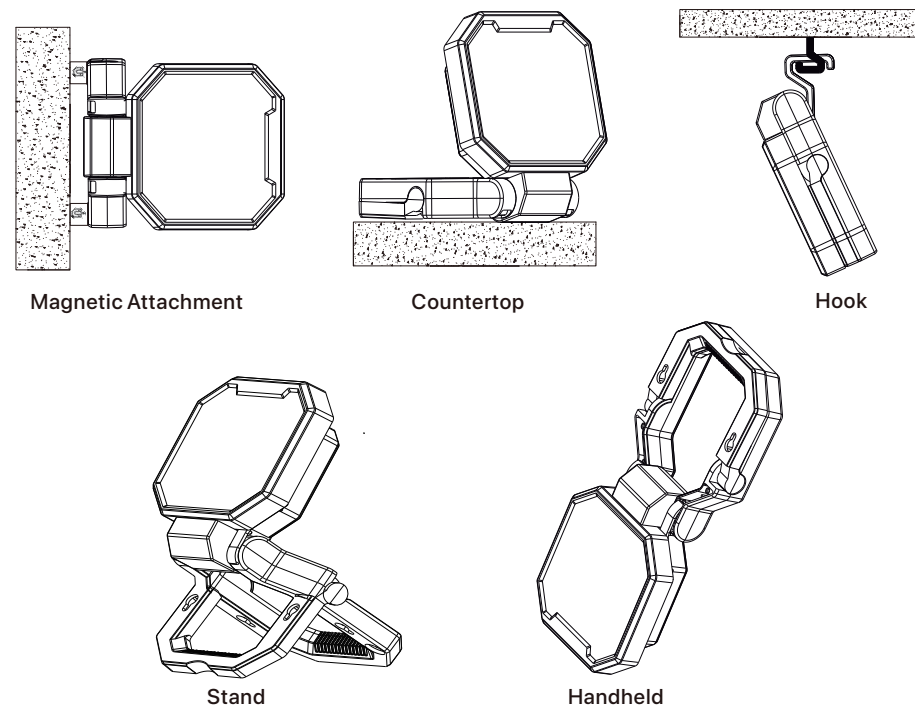

DESCRIPTION

DIMENSION

MULTIPLE WAYS OF USE

■ LED High Bay Light

Hero Black Series

Hero White Series

Radar Series

Saturn Series