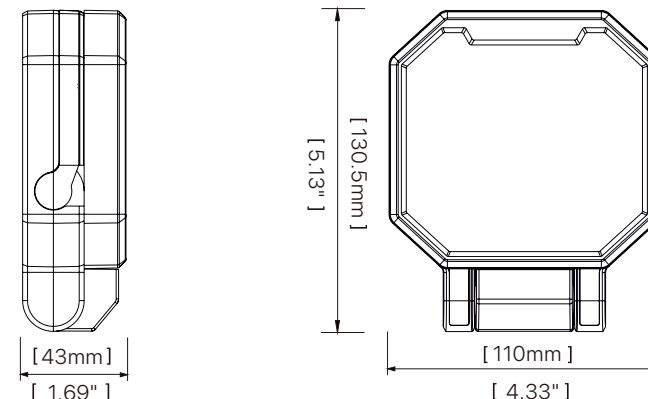

DESCRIPTION

DIMENSION

MULTIPLE WAYS OF USE

■ LED High Bay Light

Hero Black Series

Hero White Series

Radar Series

Saturn Series