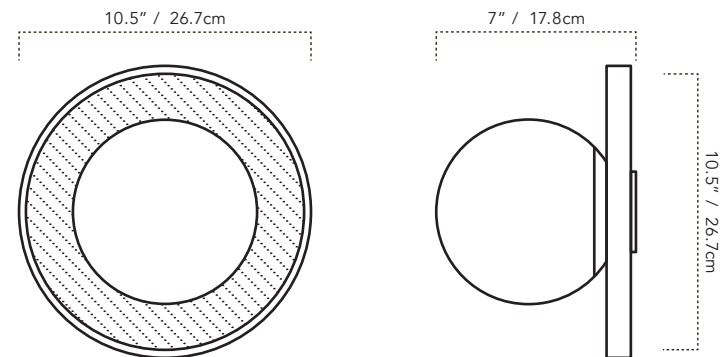

NO WOOD FINISH

WITH WOOD FINISH

► OTTI 10"

A new exploration of European modernism featuring perforated metal, handblown glass, and optional steam-bent maple wood detail.

Namesake: Otti Berger was a pioneering textile artist and weaver at the Bauhaus Dessau.

DIMENSIONS

- No Wood Finish
 - 10"Ø x 7"D
- With Wood Finish
 - 10.5"Ø x 7"D

MOUNTING

- Weight: 4 lbs
- Canopy: 5" Ø
- Junction Box: 4" oct/rnd
- Installation: Hardwired only

LAMP / WIRING

- Socket Type: (1) E26
- Voltage: 120 V
- Max Wattage: 60 W
- Included bulb: 5W LED
550 lumens, 2700K, 90+ CRI,
dimmable