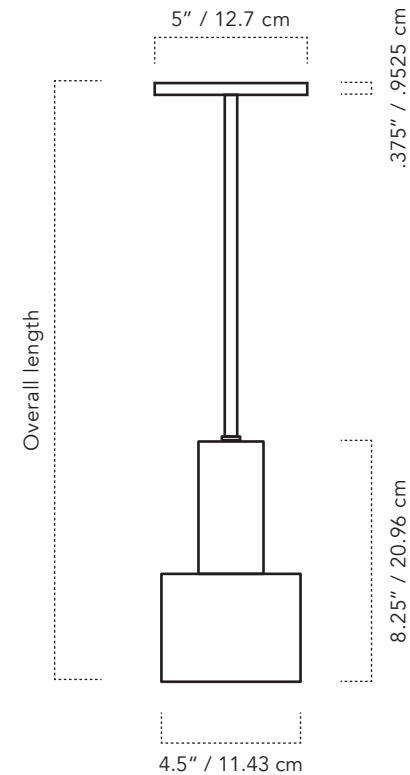

Cedar & Moss®

+1 503 635 0820
www.cedarandmoss.com

► RIDGE ROD PENDANT

Vintage Fog & Morup inspired shade with an elongated custom profile.

Crafted with heavy gauge exclusive parts featuring beautiful artisan finishes. All fixtures are hand made to order.

SPECIFICATIONS

- 5"Ø x .375"H canopy
- 4.5"Ø x 8.25"H shade
- Overall length:
  - 14.5" Minimum
  - 44.5" Maximum
- Custom lengths by request
- Not field adjustable
- Weight: 2 lb

LAMPING

- (1) E26 medium base
- 120 V
- 75 W max (lamp not included)
- A15 lamp recommended
- UL listed for damp locations

CERTIFICATIONS