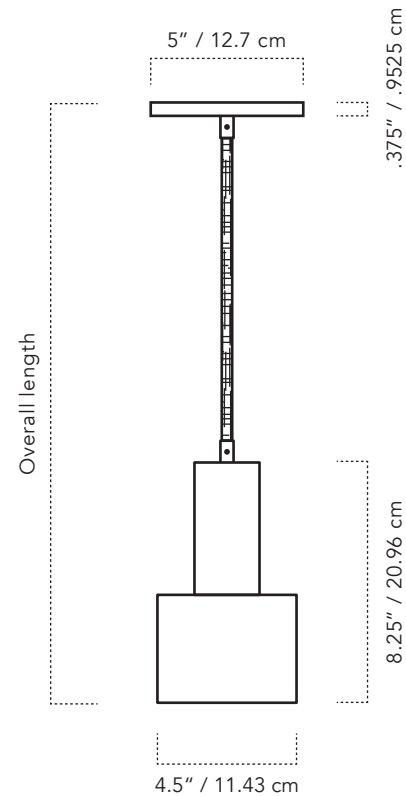

Cedar & Moss®

+1 503 635 0820
www.cedarandmoss.com

► RIDGE CORD PENDANT

Vintage Fog & Morup inspired shade with an elongated custom profile.

Crafted with heavy gauge exclusive parts featuring beautiful artisan finishes. All fixtures are hand made to order.

SPECIFICATIONS

- 5"Ø x .375"H canopy
- 4.5"Ø x 8.25"H shade
- Overall length:
  - 15" Minimum
  - 180" Maximum
- Field adjustable by electrician during installation
- Works on vaulted ceilings up to 85°
- Weight: 2 lb

LAMPING

- (1) E26 medium base
- 120 V
- 75 W max (lamp not included)
- A15 lamp recommended
- UL listed for damp locations

CERTIFICATIONS