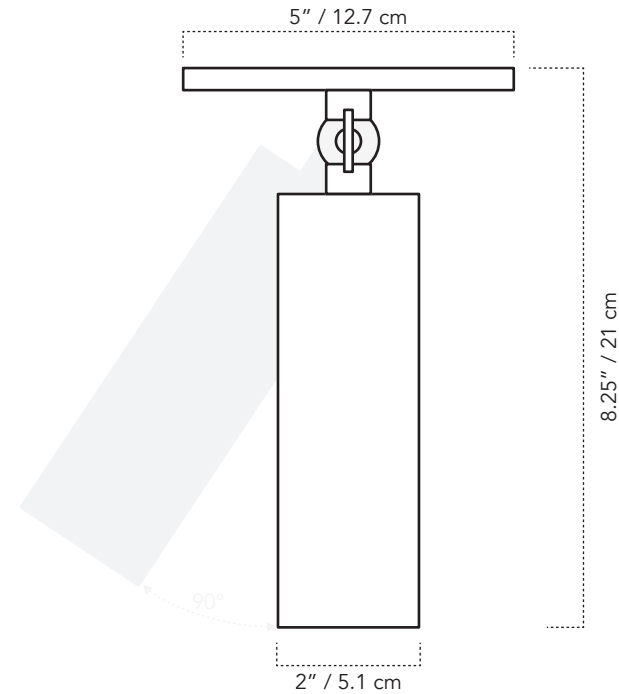

► FJORD SURFACE

Clean modern lines

Crafted with heavy gauge exclusive parts featuring beautiful artisan finishes. All fixtures are hand-made to order.

DIMENSIONS

- Overall Length: 8.25"
- Overall Width: 5"
- Overall Depth: 5"

MOUNTING

- Location: Ceiling
- Ceiling Type: Vaulted
- Weight: 1.5 lbs
- Canopy: 5"
- Junction Box: 4" oct/rnd

LAMP/WIRING

- Socket Type: E26
- Voltage: 120V
- Max Wattage: 40W
- Bulb Type: 7W PAR16 LED
- Lumens: 520
- Color Temperature: 2700K
- Dimmable: Yes

CERTIFICATIONS

- UL certified (US/CAN)
- Suitable for damp locations