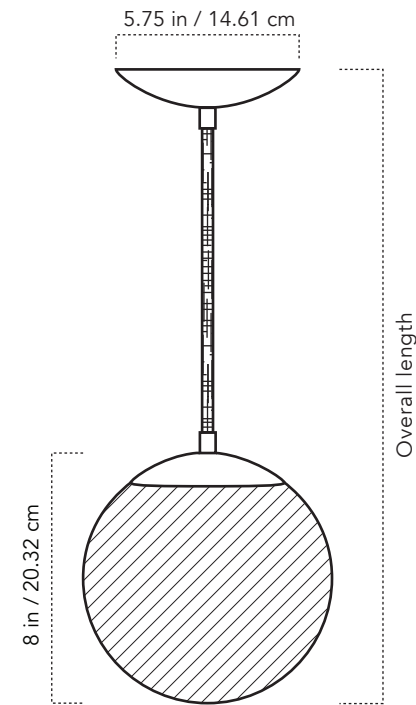

Cedar & Moss®

+1 503 635 0820
www.cedarandmoss.com

► ALTO CORD 8"

Our version of this iconic midcentury design features uncompromising quality with authentic profiles and thick US made glass shades.

SPECIFICATIONS

- 5.75" W canopy
- 8" Ø hand-blown glass shade
- Overall length:
12" Minimum
180" Maximum
- Field adjustable by electrician during installation
- Works on vaulted ceilings up to 85°
- Weight: 3.48 lb

LAMPING