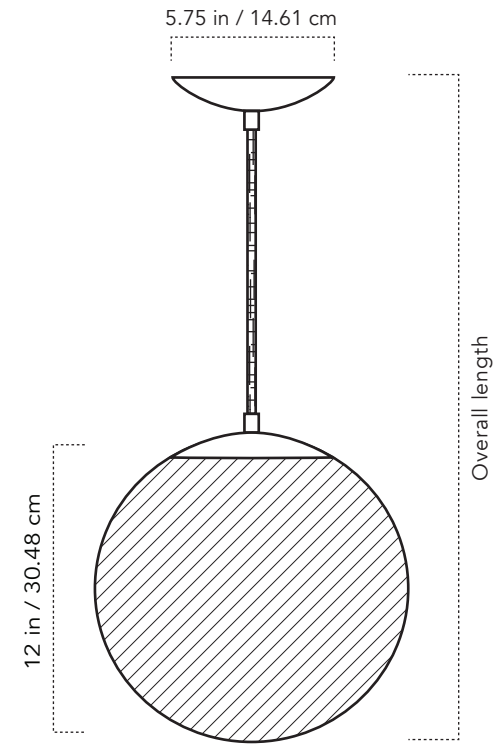

Cedar & Moss®

+1 503 635 0820
www.cedarandmoss.com

▶ ALTO CORD 12"

Our version of this iconic midcentury design features uncompromising quality with authentic profiles and thick US made glass shades.

SPECIFICATIONS

- 5.75" W canopy
- 12" Ø hand-blown glass shade
- Overall length:
 - 16" Minimum
 - 180" Maximum
- Field adjustable by electrician during installation
- Works on vaulted ceilings up to 85°
- Weight: 5.61 lb