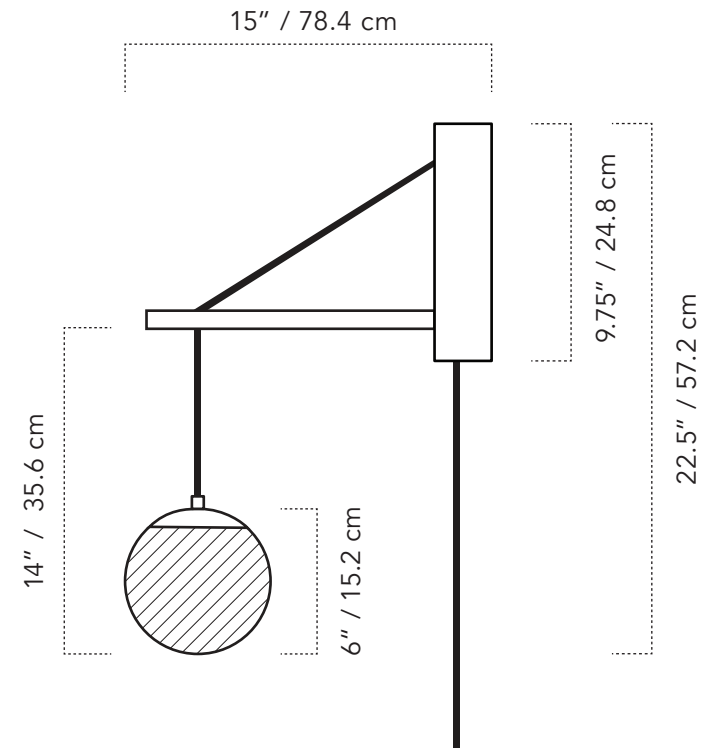

► ALTO 14" WOOD ARM SCONCE (PLUG-IN)

Handcrafted fixed wood arm sconce with a hand-blown glass shade. Shade height is adjustable.

DIMENSIONS

- Overall Fixture Length: 22.5"
- Overall Depth: 15"
- Overall Width: 6"
- Glass Globe: 6"

MOUNTING

- Location: Wall
- Weight: 3 lb
- Canopy: 2"Ø
- Junction Box: N/A

LAMP/WIRING

- Socket Type: E26
- Voltage: 120 V
- Max Wattage: 60 W
- Bulb Type: Not included
- Cord: Cloth covered (15')
- Switch: On/off

CERTIFICATIONS

- N/A