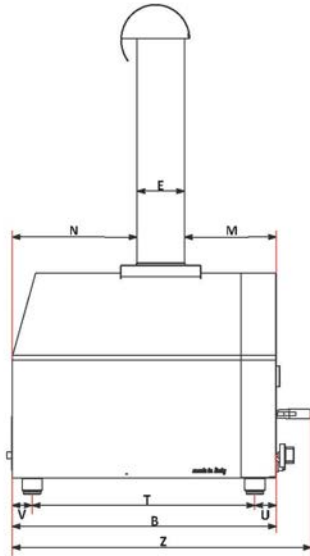

STONE DIMENSIONS

FXSTONE-L

A	110.2 cm 43.4 in	N	39.7 cm 15.6 in
B	83.9 cm 32.7 in	O	47.2 cm 18.6 in
C	151 cm 59.4 in	P	39.7 cm 15.6 in
D	65.4 cm 25.7 in	Q	55.6 cm 21.9 in
Ø E	15 cm 5.9 in	R	97.8 cm 38.5 in
F	80.5 cm 31.7 in	S	6.2 cm 2.4 in
G	63.8 cm 25.1 in	T	70.7 cm 27.8 in
H	21.5 cm 8.5 in	U	6.85 cm 2.7 in
L	47.6 cm 18.7 in	V	6.3 cm 2.5 in
M	29.2 cm 11.5 in	Z	95 cm 37.4 in

FXSTONE-M

A	100.2 cm 39.4 in	N	25.7 cm 10.1 in
B	63.8 cm 24.9 in	O	31.4 cm 12.4 in
C	123.1 cm 48.5 in	P	32.2 cm 12.7 in
D	63 cm 24.8 in	Q	50.1 cm 19.7 in
Ø E	13 cm 5.1 in	R	87.8 cm 34.6 in
F	55 cm 21.7 in	S	6.2 cm 2.4 in
G	50 cm 19.5 in	T	50.7 cm 20 in
H	18.6 cm 7.3 in	U	6.85 cm 2.7 in
L	43.6 cm 17.2 in	V	6.3 cm 2.5 in
M	25.2 cm 9.9 in	Z	75.1 cm 29.6 in