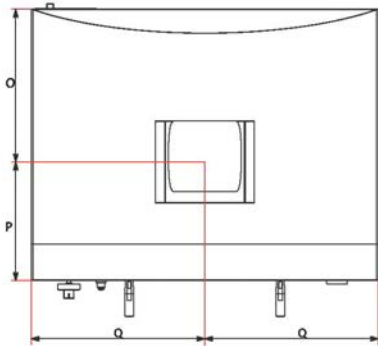

STONE DIMENSIONS

FXSTONE-L

A	110.2 cm 43.4 in	N	39.7 cm 15.6 in
B	83.9 cm 32.7 in	O	47.2 cm 18.6 in
C	151 cm 59.4 in	P	39.7 cm 15.6 in
D	65.4 cm 25.7 in	Q	55.6 cm 21.9 in
Ø E	15 cm 5.9 in	R	97.8 cm 38.5 in
F	80.5 cm 31.7 in	S	6.2 cm 2.4 in
G	63.8 cm 25.1 in	T	70.7 cm 27.8 in
H	21.5 cm 8.5 in	U	6.85 cm 2.7 in
L	47.6 cm 18.7 in	V	6.3 cm 2.5 in
M	29.2 cm 11.5 in	Z	95 cm 37.4 in

FXSTONE-M

A	100.2 cm 39.4 in	N	25.7 cm 10.1 in
B	63.8 cm 24.9 in	O	31.4 cm 12.4 in
C	123.1 cm 48.5 in	P	32.2 cm 12.7 in
D	63 cm 24.8 in	Q	50.1 cm 19.7 in
Ø E	13 cm 5.1 in	R	87.8 cm 34.6 in
F	55 cm 21.7 in	S	6.2 cm 2.4 in
G	50 cm 19.5 in	T	50.7 cm 20 in
H	18.6 cm 7.3 in	U	6.85 cm 2.7 in
L	43.6 cm 17.2 in	V	6.3 cm 2.5 in
M	25.2 cm 9.9 in	Z	75.1 cm 29.6 in