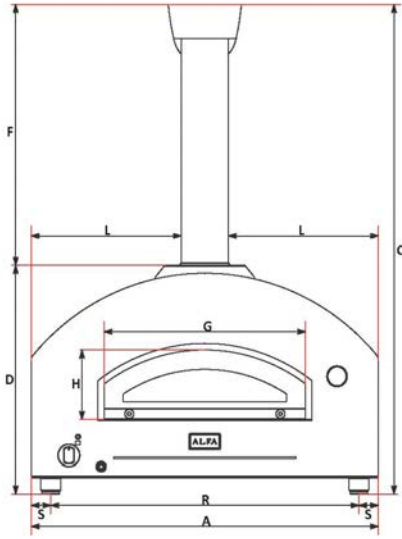

STONE DIMENSIONS

FXSTONE-L

A	110.2 cm 43.4 in	N	39.7 cm 15.6 in
B	83.9 cm 32.7 in	O	47.2 cm 18.6 in
C	151 cm 59.4 in	P	39.7 cm 15.6 in
D	65.4 cm 25.7 in	Q	55.6 cm 21.9 in
Ø E	15 cm 5.9 in	R	97.8 cm 38.5 in
F	80.5 cm 31.7 in	S	6.2 cm 2.4 in
G	63.8 cm 25.1 in	T	70.7 cm 27.8 in
H	21.5 cm 8.5 in	U	6.85 cm 2.7 in
L	47.6 cm 18.7 in	V	6.3 cm 2.5 in
M	29.2 cm 11.5 in	Z	95 cm 37.4 in

FXSTONE-M

A	100.2 cm 39.4 in	N	25.7 cm 10.1 in
B	63.8 cm 24.9 in	O	31.4 cm 12.4 in
C	123.1 cm 48.5 in	P	32.2 cm 12.7 in
D	63 cm 24.8 in	Q	50.1 cm 19.7 in
Ø E	13 cm 5.1 in	R	87.8 cm 34.6 in
F	55 cm 21.7 in	S	6.2 cm 2.4 in
G	50 cm 19.5 in	T	50.7 cm 20 in
H	18.6 cm 7.3 in	U	6.85 cm 2.7 in
L	43.6 cm 17.2 in	V	6.3 cm 2.5 in
M	25.2 cm 9.9 in	Z	75.1 cm 29.6 in