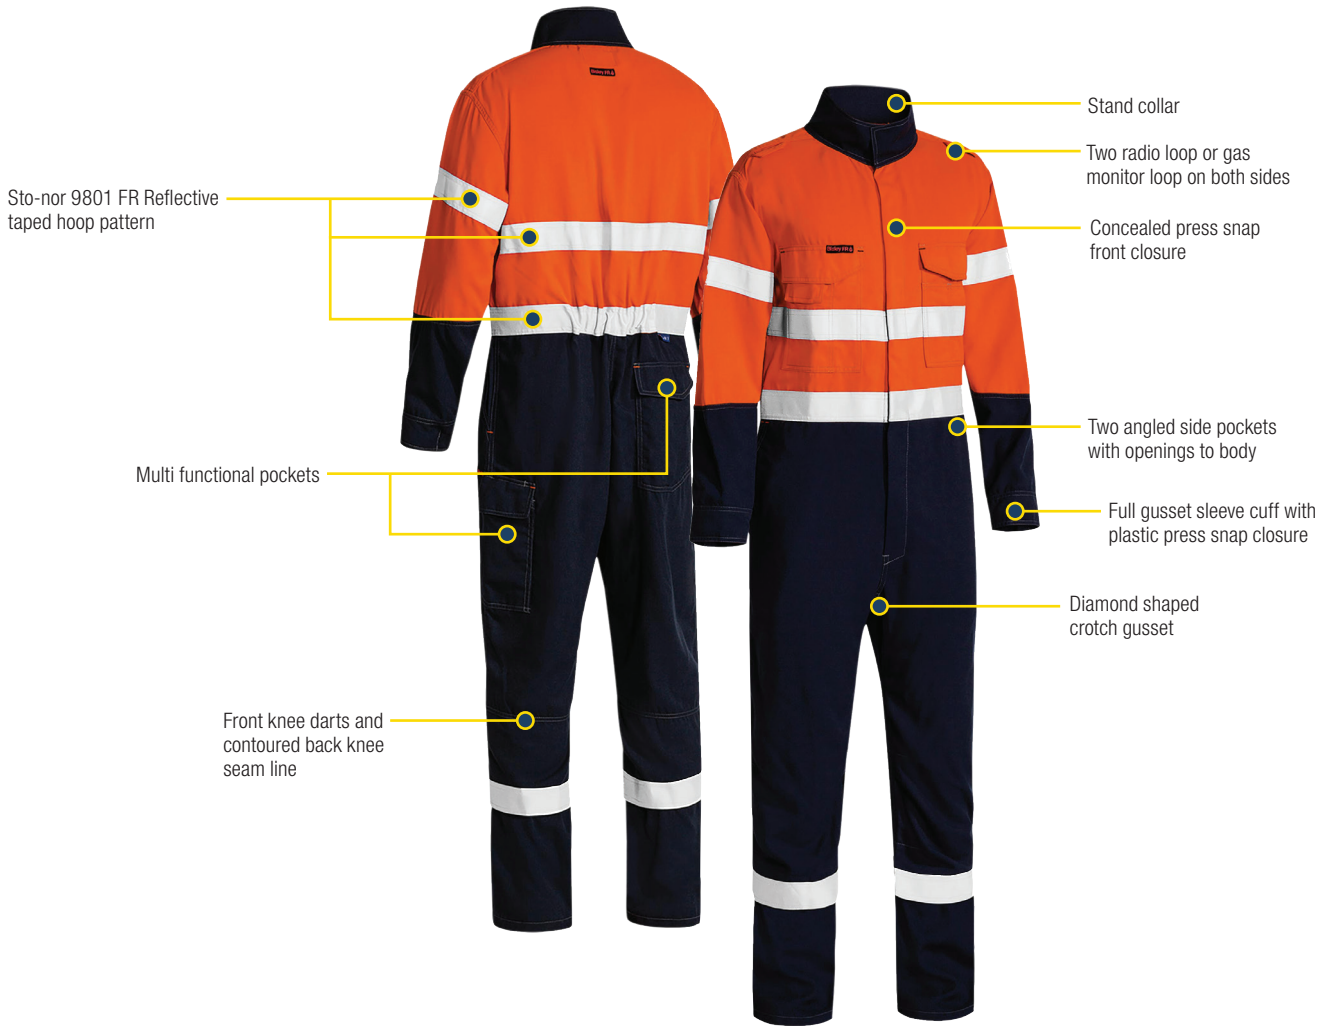

# BC8186T | TENCATE TECASAFE® PLUS 580 TAPED HI VIS LIGHTWEIGHT FR COVERALL

Orange/Navy  
(TT02)

Sto-nor 9801 FR Reflective taped hoop pattern

Multi functional pockets

Front knee darts and contoured back knee seam line

Stand collar

Two radio loop or gas monitor loop on both sides

Concealed press snap front closure

Two angled side pockets with openings to body

Full gusset sleeve cuff with plastic press snap closure

Diamond shaped crotch gusset