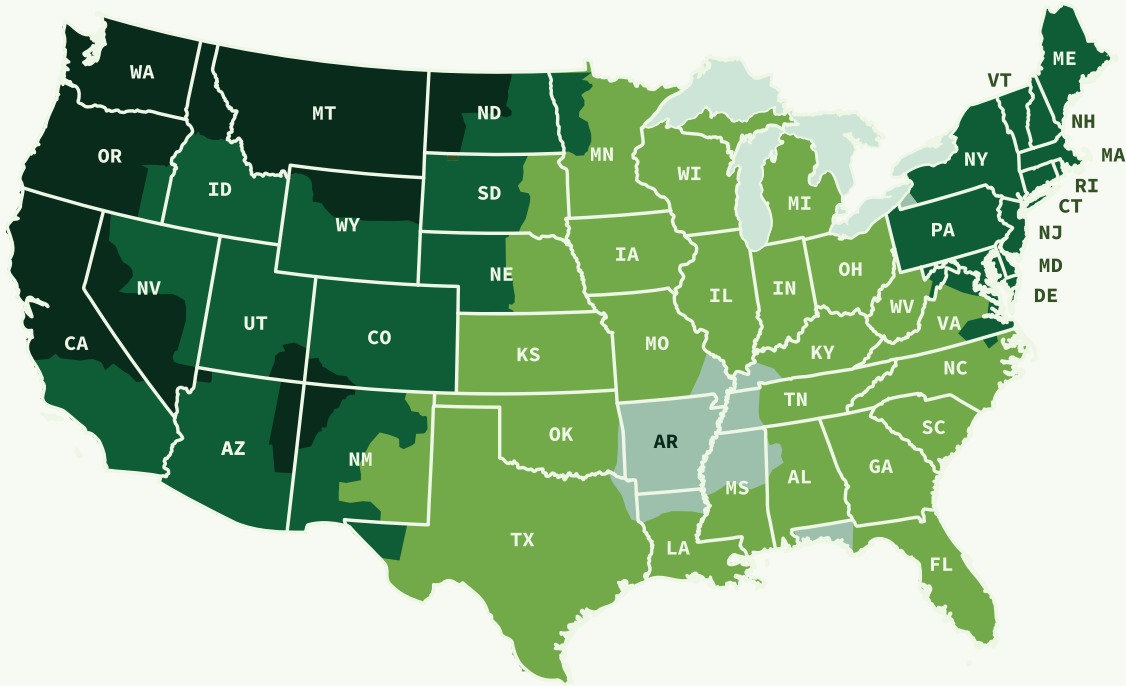

SHIPPING DETAILS

ZONE	ORDER DAY	EXPECTED DELIVERY DAY
1	MONDAY	THURSDAY
1	TUES/WED/THURSDAY	THE FOLLOWING TUES
1	FRI/SAT/SUN	THE FOLLOWING WED
2	MONDAY	FRIDAY
2	TUES/WED/THURSDAY	THE FOLLOWING WED
2	FRI/SAT/SUN	THURSDAY
3-5	MON/TUES/WED/THURSDAY	THE FOLLOWING THURSDAY
	FRI/SAT/SUN	THE FOLLOWING FRI